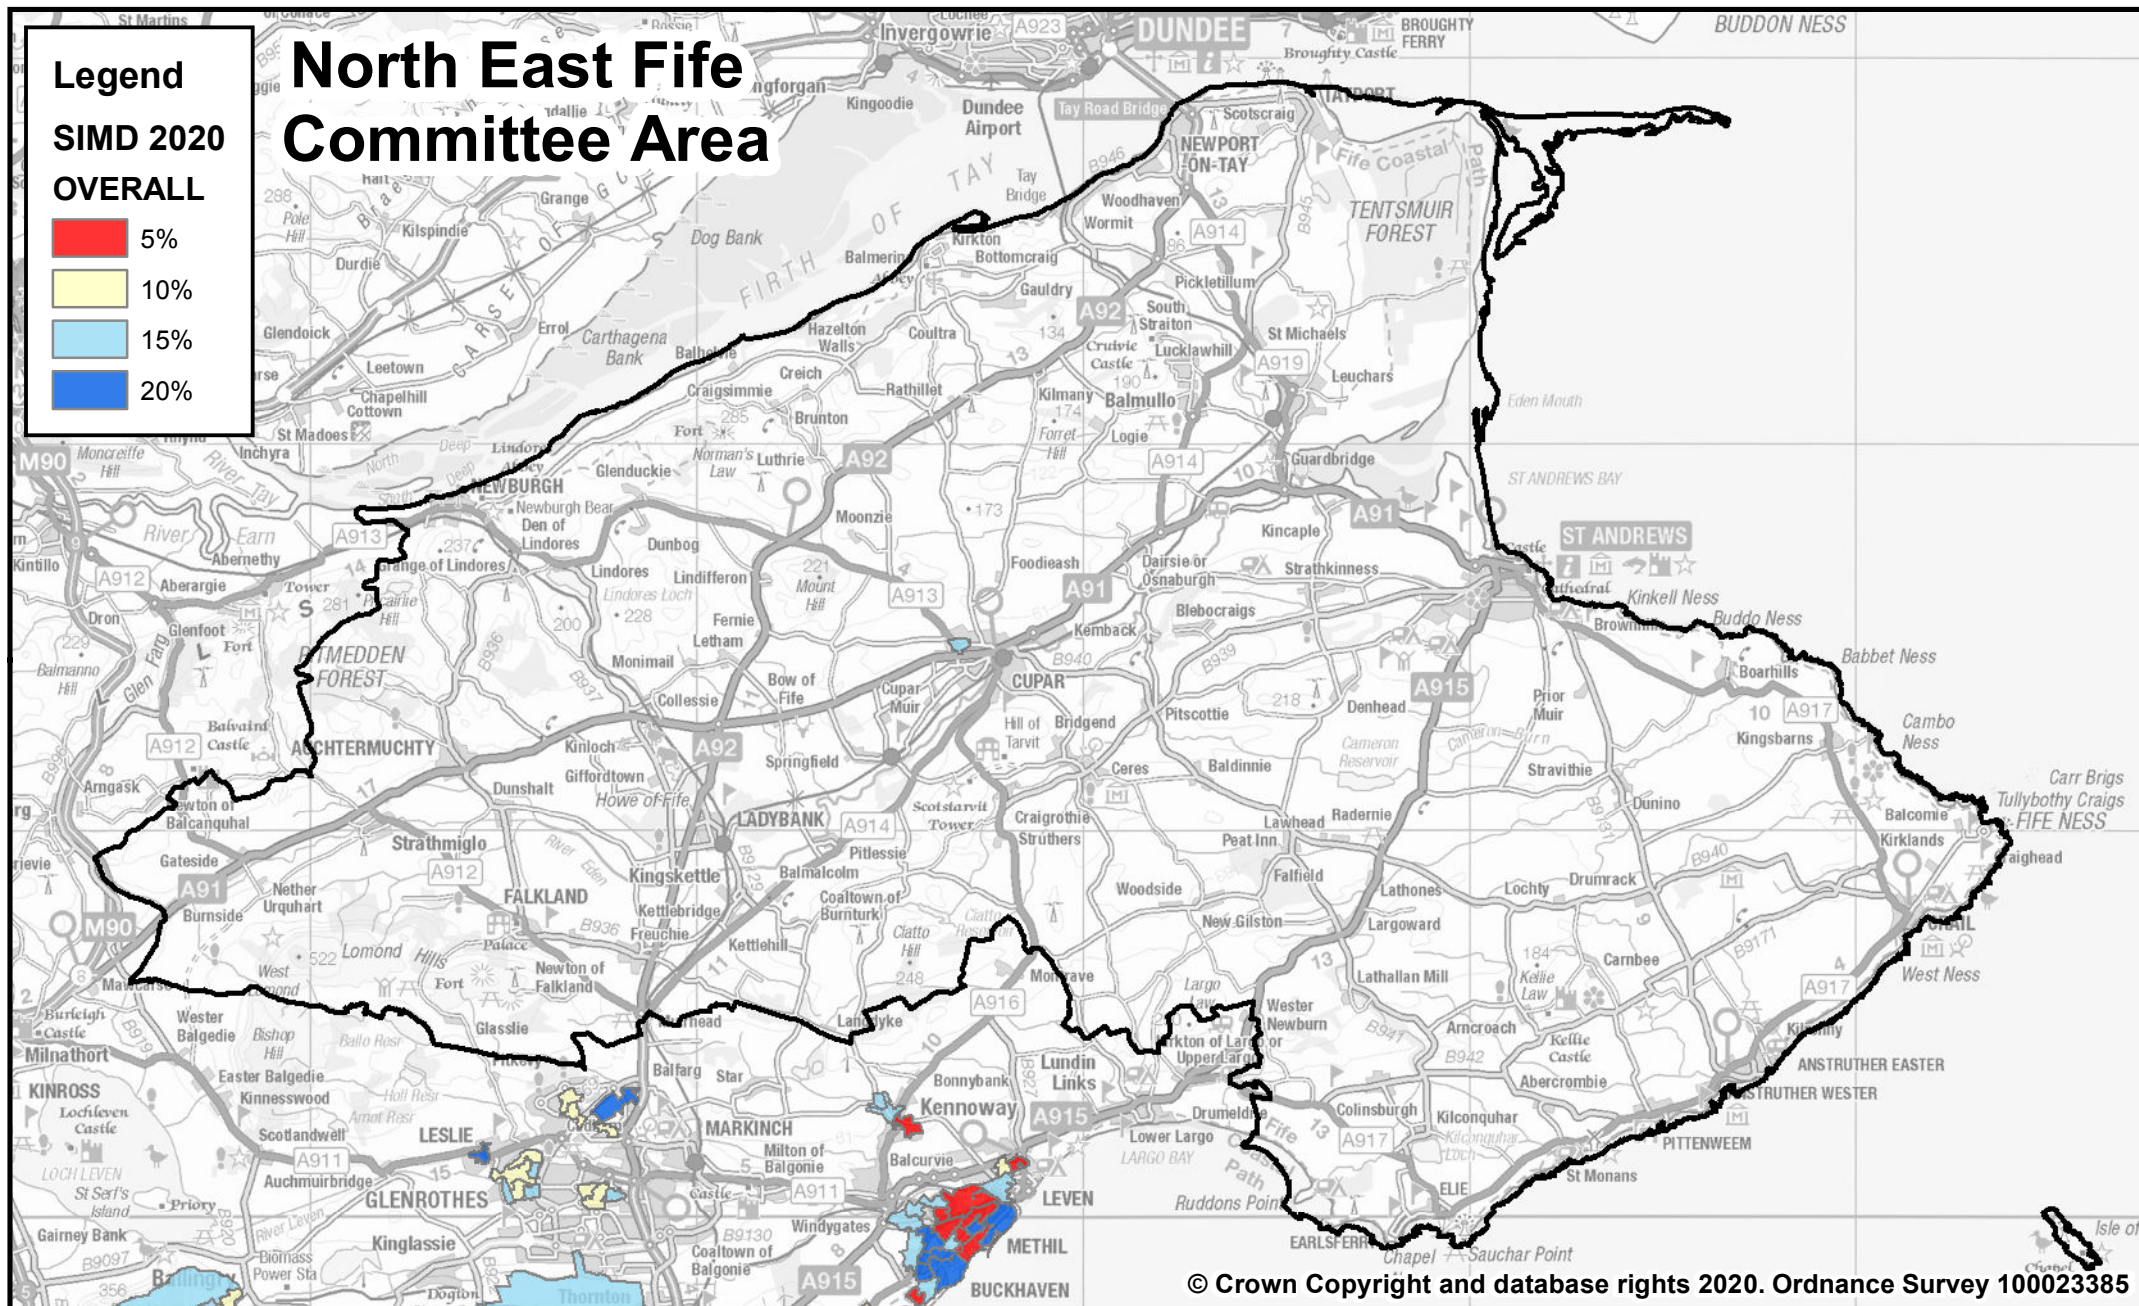

### Legend

### SIMD 2020

# North East Fife Committee Area

© Crown Copyright and database rights 2020. Ordnance Survey 100023385

The Scottish Index of Multiple Deprivation ranks neighbourhoods across Scotland from 1 (most deprived) to 6976 (least deprived). This map shows areas of Fife in 20% most deprived in Scotland.