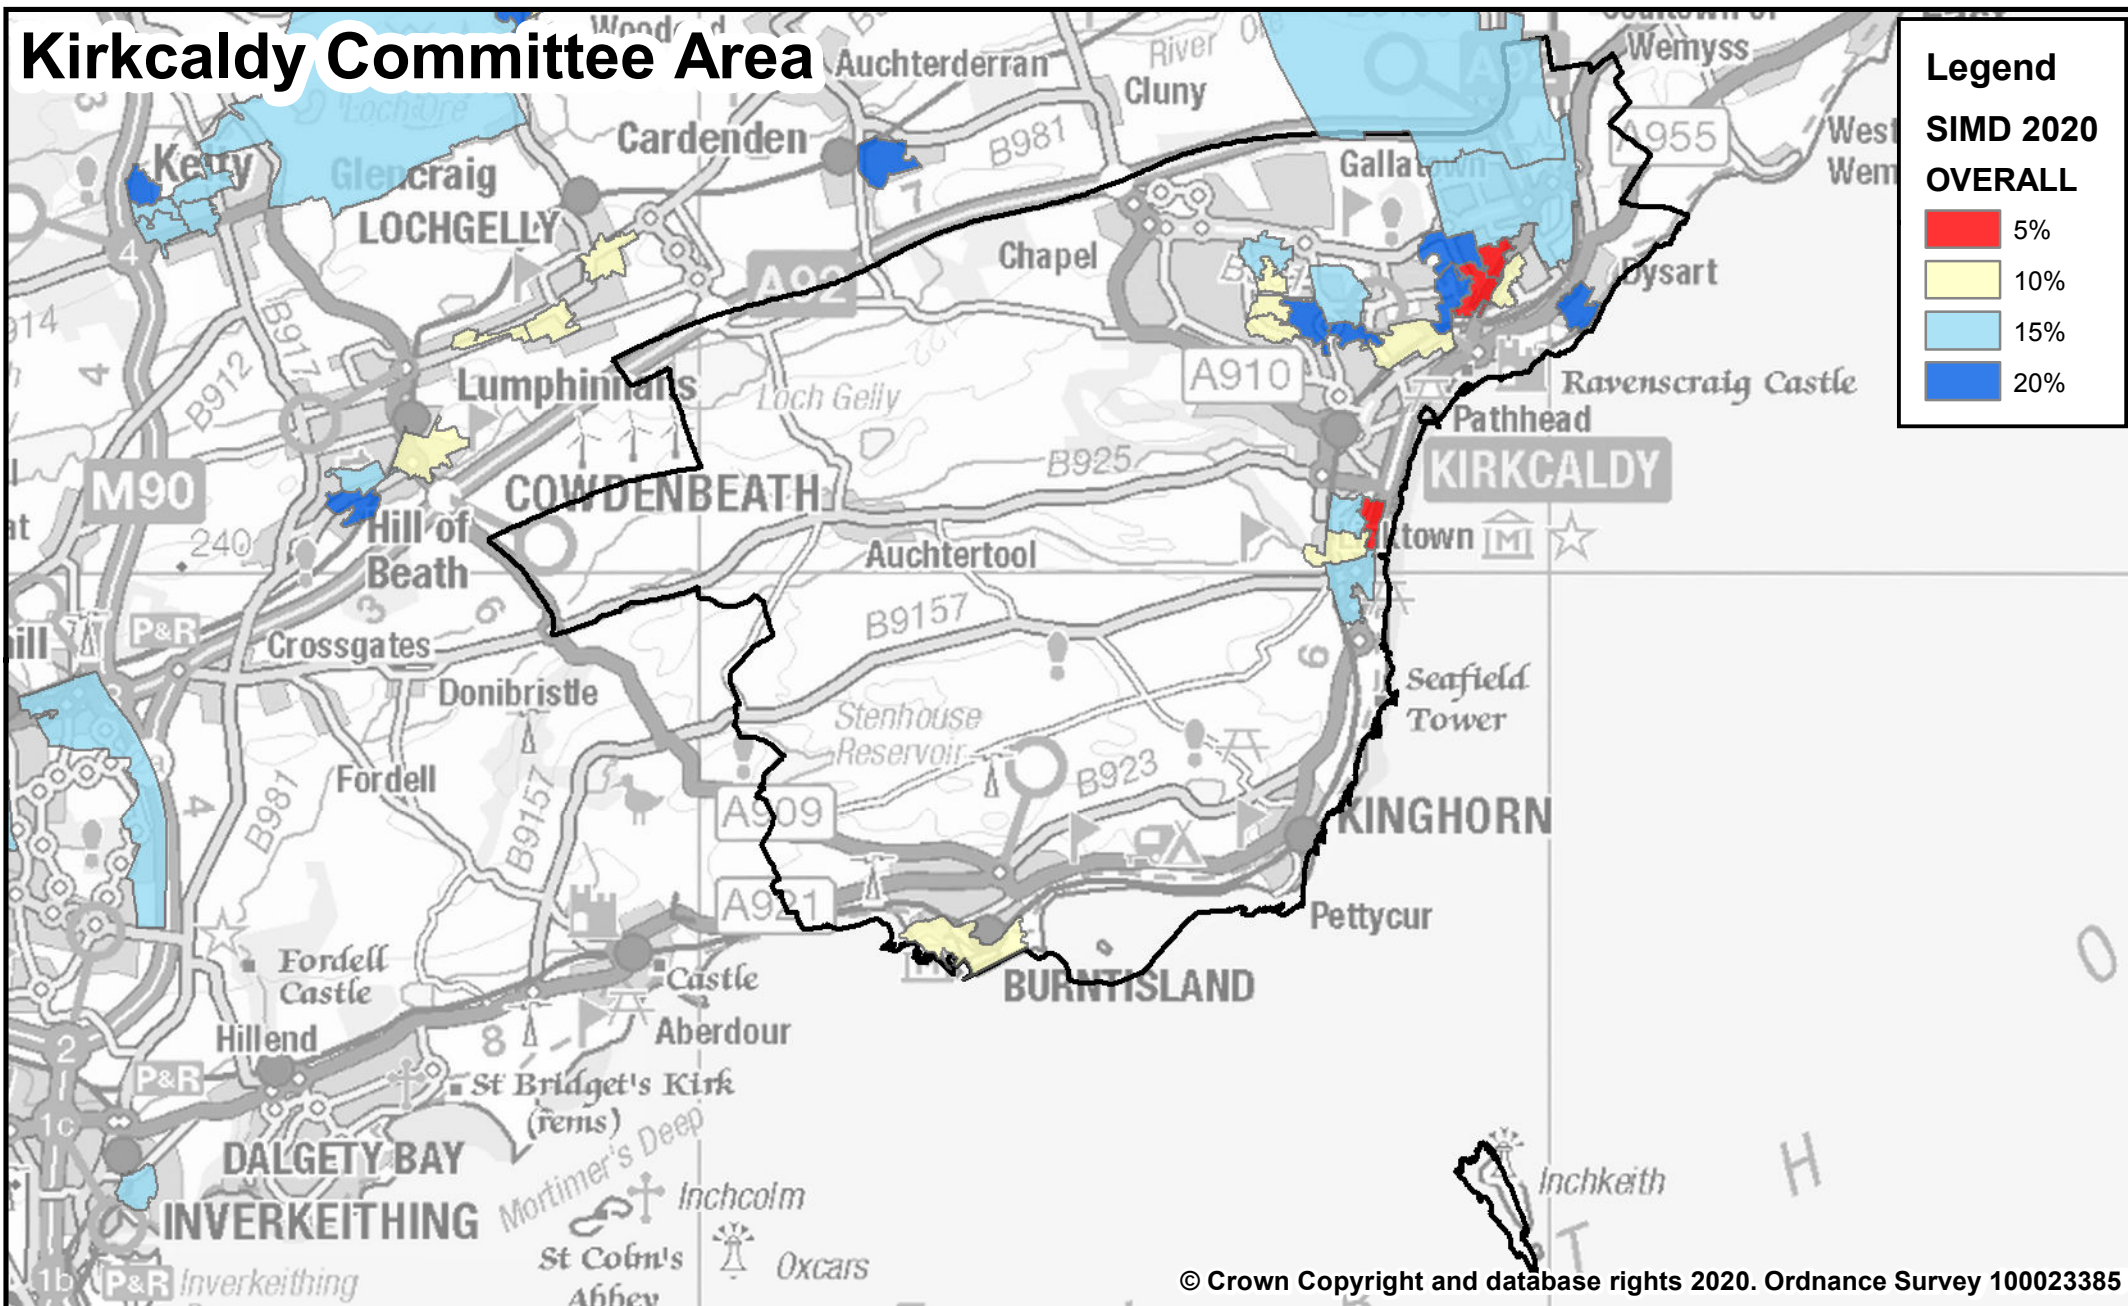

Kirkcaldy Committee Area

© Crown Copyright and database rights 2020. Ordnance Survey 100023385

The Scottish Index of Multiple Deprivation ranks neighbourhoods across Scotland from 1 (most deprived) to 6976 (least deprived). This map shows areas of Fife in 20% most deprived in Scotland.

SIMD 2020 OVERALL most deprived

Prepared By: Fife Council Research
 Service: Communities and Neighbourhoods
 Printing Date: 03 June 2020