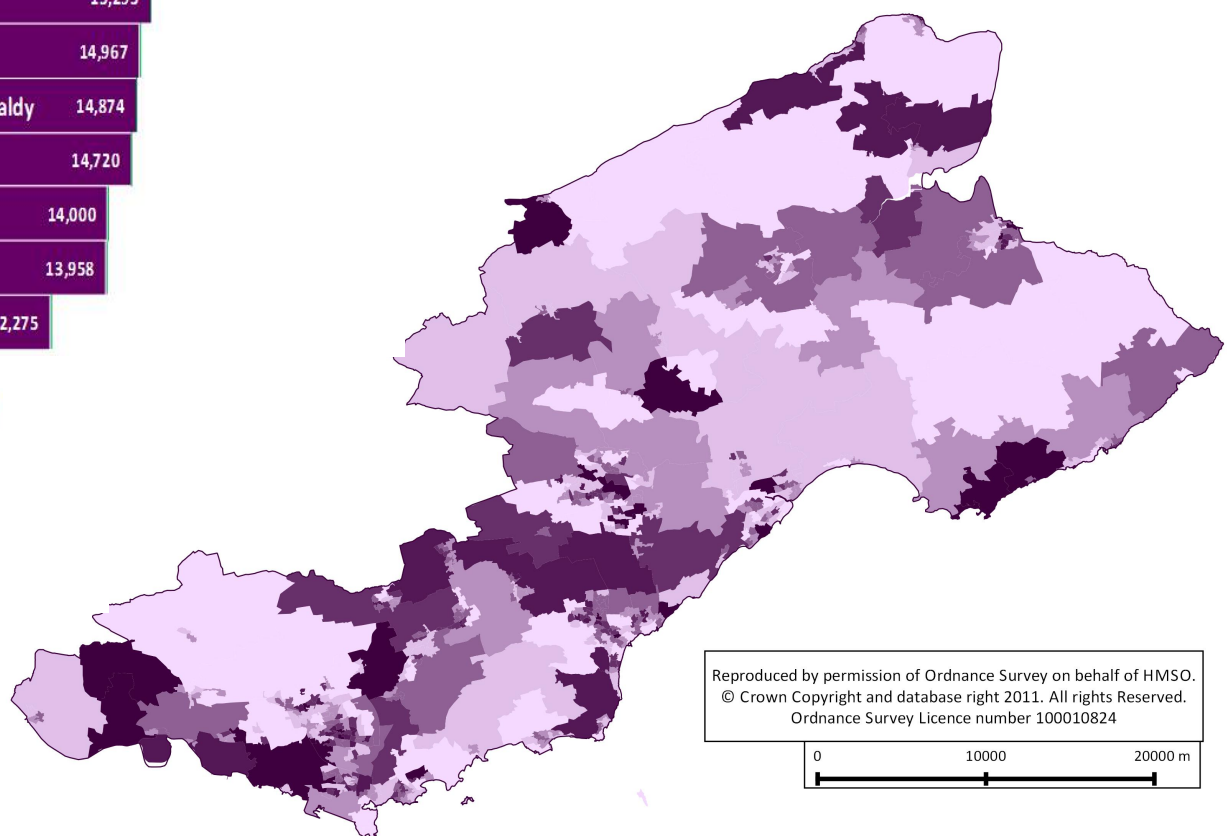

## 2018 Fife Population Estimates - Small Area

Contact: Public Health Department

Version 1.0

Date: Dec 2019

### Population by Ward

Dunfermline South	22,742
Cowdenbeath	21,706
Dunfermline Central	20,471
St Andrews	19,555
Leven Kennoway and Largo	19,422
Lochgelly Cardenden and Benarty	19,189
Glenrothes North Leslie and Markinch	18,393
Buckhaven Methil and Wemyss Villages	18,017
Inverkeithing and Dalgety Bay	17,508
West Fife and Coastal Villages	16,275
Glenrothes West and Kinglassie	15,942
Kirkcaldy North	15,777
Rosyth	15,732
Glenrothes Central and Thornton	15,655
Tay Bridgehead	15,439
Dunfermline North	15,295
Kirkcaldy Central	14,967
Burntisland Kinghorn and Western Kirkcaldy	14,874
Kirkcaldy East	14,720
Cupar	14,000
Howe of Fife and Tay Coast	13,958
East Neuk and Landward	12,275

### Population by Locality/LAC

<b>NE Fife</b>	<b>75,226</b>	<b>20% of Fife Total</b>
<b>Kirkcaldy</b>	<b>60,337</b>	<b>16% of Fife Total</b>
<b>Dunfermline</b>	<b>58,508</b>	<b>16% of Fife Total</b>
<b>Glenrothes</b>	<b>49,990</b>	<b>13% of Fife Total</b>
<b>SW Fife</b>	<b>49,515</b>	<b>13% of Fife Total</b>
<b>Cowdenbeath</b>	<b>40,895</b>	<b>11% of Fife Total</b>
<b>Levenmouth</b>	<b>37,439</b>	<b>10% of Fife Total</b>

### Population density by datazone