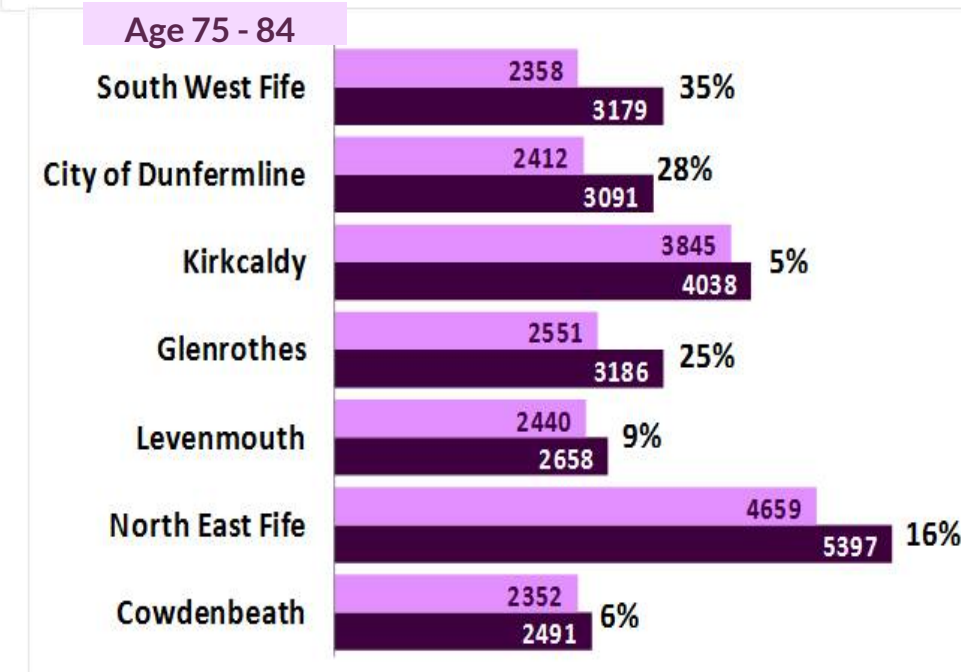

0 - 15   16 - 64   65+

2008   2018   Population with % Increase

Source: KnowFife Dataset and National Records for Scotland