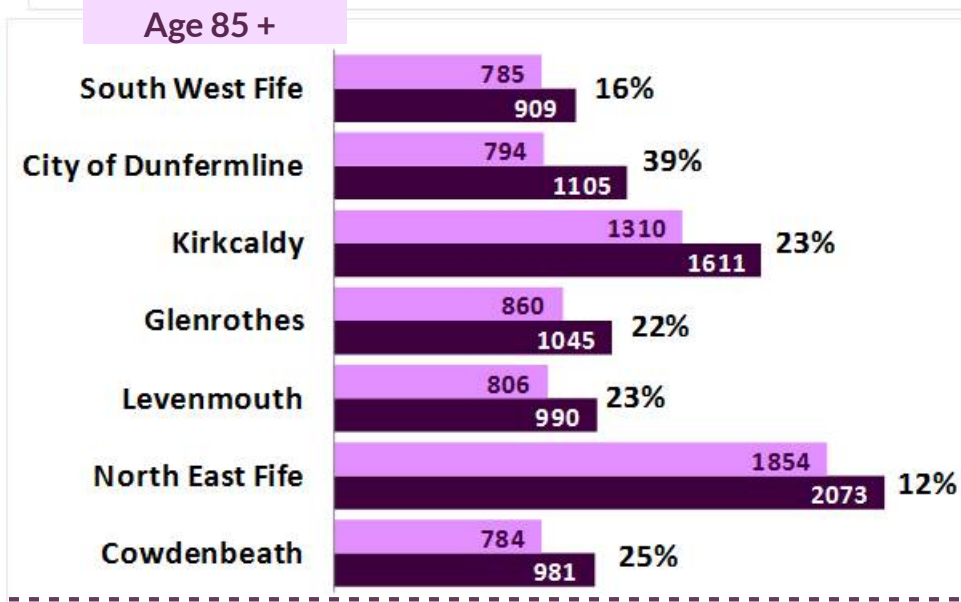

0 - 15   16 - 64   65+

2008   2018   Population with % Increase

Source: KnowFife Dataset and National Records for Scotland