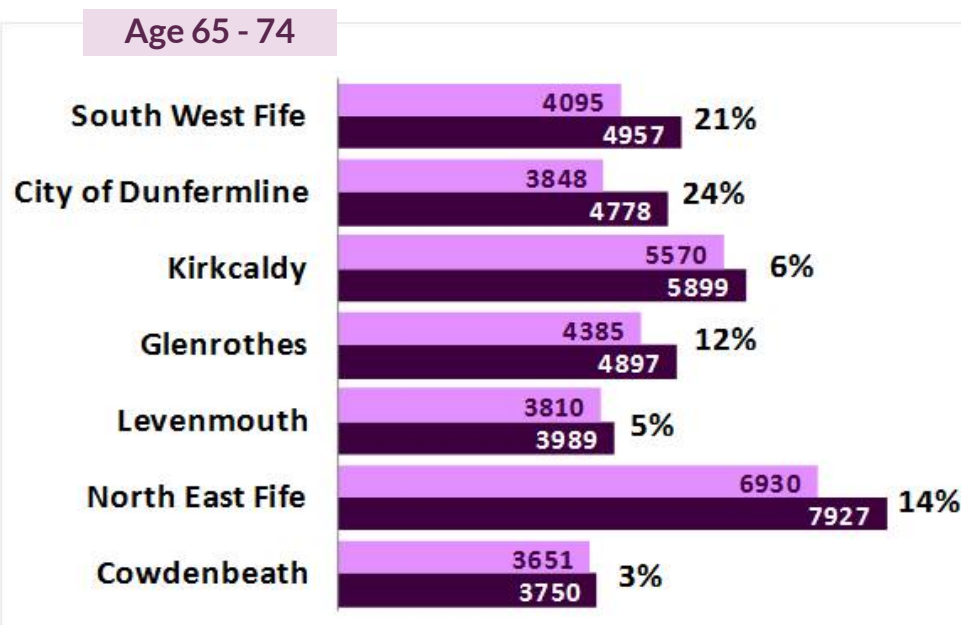

0 - 15   16 - 64   65+

2008   2018   Population with % Increase

Source: KnowFife Dataset and National Records for Scotland