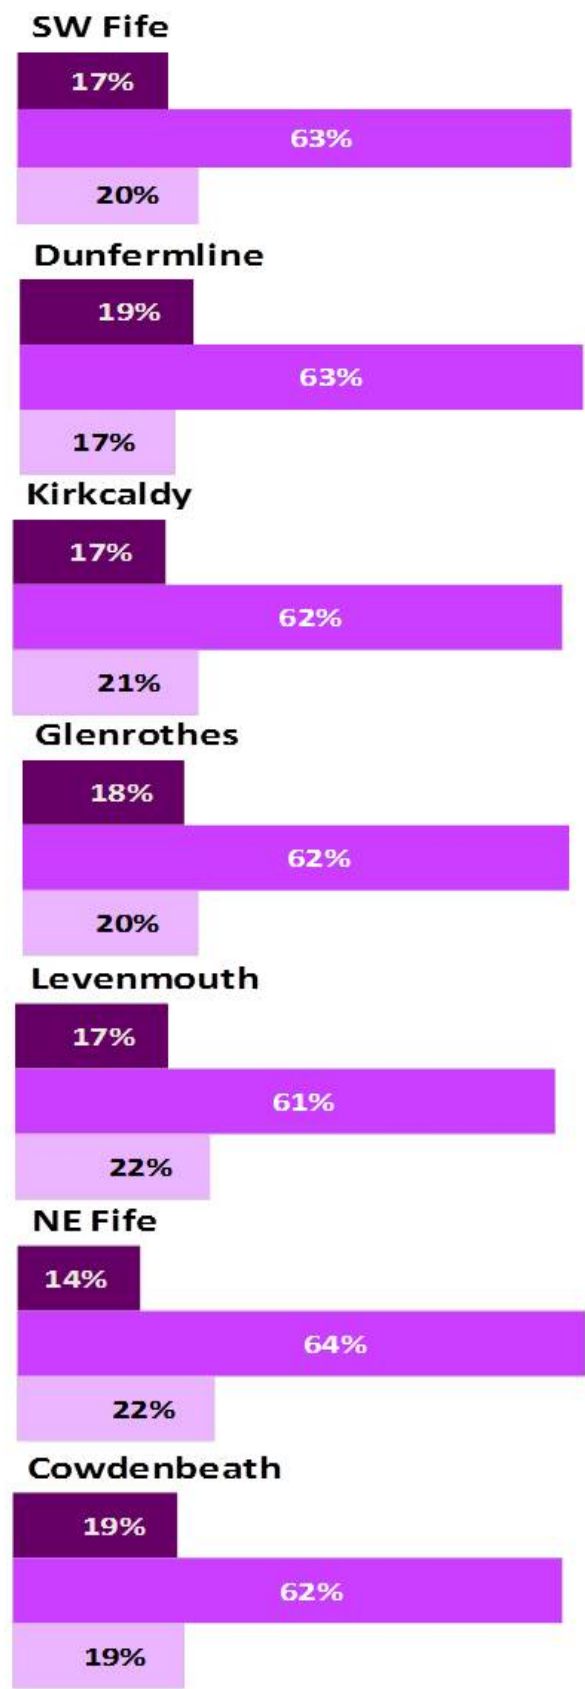

0 - 15   16 - 64   65+

2008   2018   Population with % Increase

Source: KnowFife Dataset and National Records for Scotland