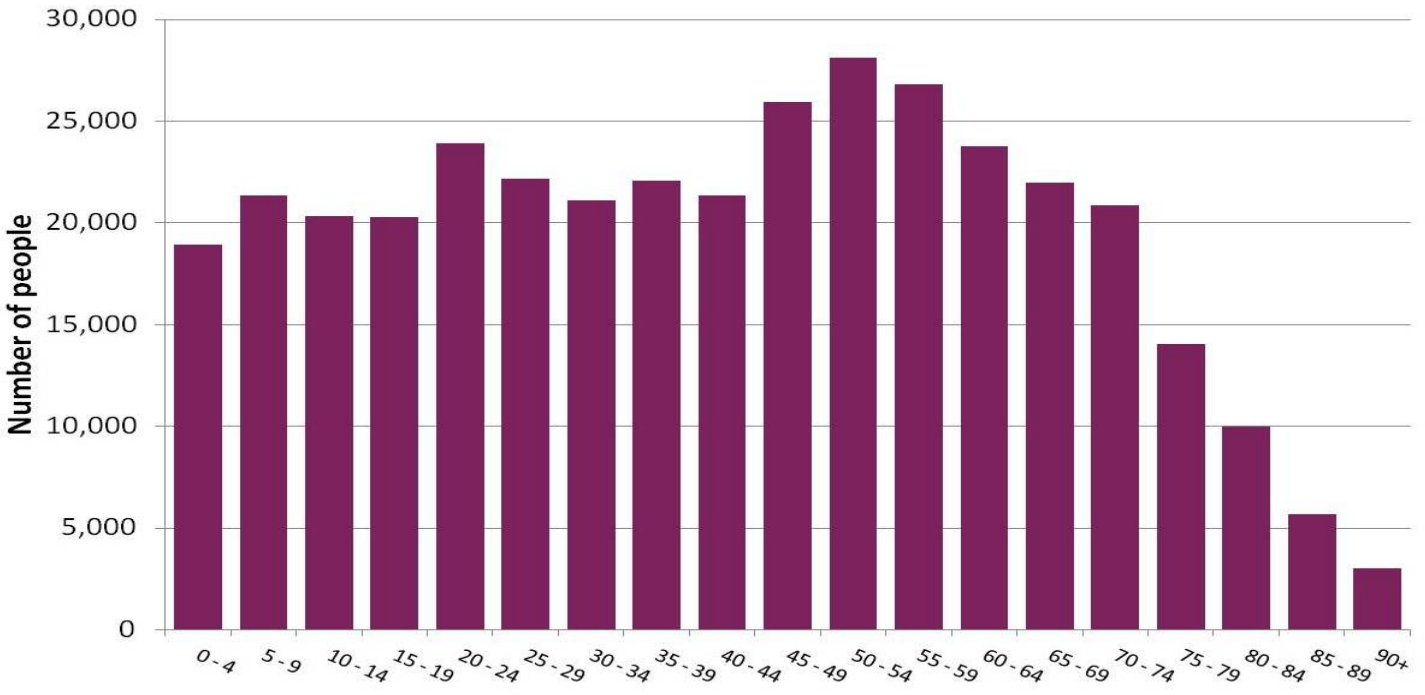

Do you KnowFife?

Sharing data & information across the Fife Partnership

2018 Fife Population Estimates

Contact: Public Health Department

Version 1.0

Date: Aug 2019

371,910

Age Distribution

Key Age Groups

Age Group	Number of people	% of population
0-15	64,473	17%
16-64	231,847	62%
65-74	42,836	12%
75+	32,754	9%

Gender

There are more females (191,290) than males (180,620) living in Fife.

This is true for all age groups except those under 20 years.

Trend over time - growing

Trend over time - ageing

Between 1998 and 2018 the greatest increases in population were seen among older age groups.

In this time the number of people living in Fife aged 65-74 increased by 39% and the number aged 75 and over increased by 32% which means there are now 19,943 more people aged 65 and over living in Fife than in 1998.