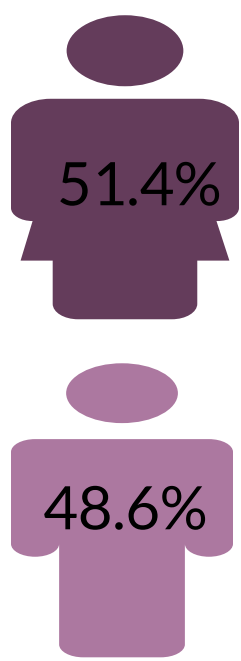

Do you KnowFife?

Sharing data & information across the Fife Partnership

2018 Fife Population Estimates

Contact: Public Health Department

Version 1.0

Date: Aug 2019

371,910

Age Distribution

Key Age Groups

Age Group	Number of people	% of population
0-15	64,473	17%
16-64	231,847	62%
65-74	42,836	12%
75+	32,754	9%

Gender

There are more females (191,290) than males (180,620) living in Fife.

This is true for all age groups except those under 20 years.

Trend over time - growing

Trend over time - ageing

Between 1998 and 2018 the greatest increases in population were seen among older age groups.

In this time the number of people living in Fife aged 65-74 increased by 39% and the number aged 75 and over increased by 32% which means there are now 19,943 more people aged 65 and over living in Fife than in 1998.