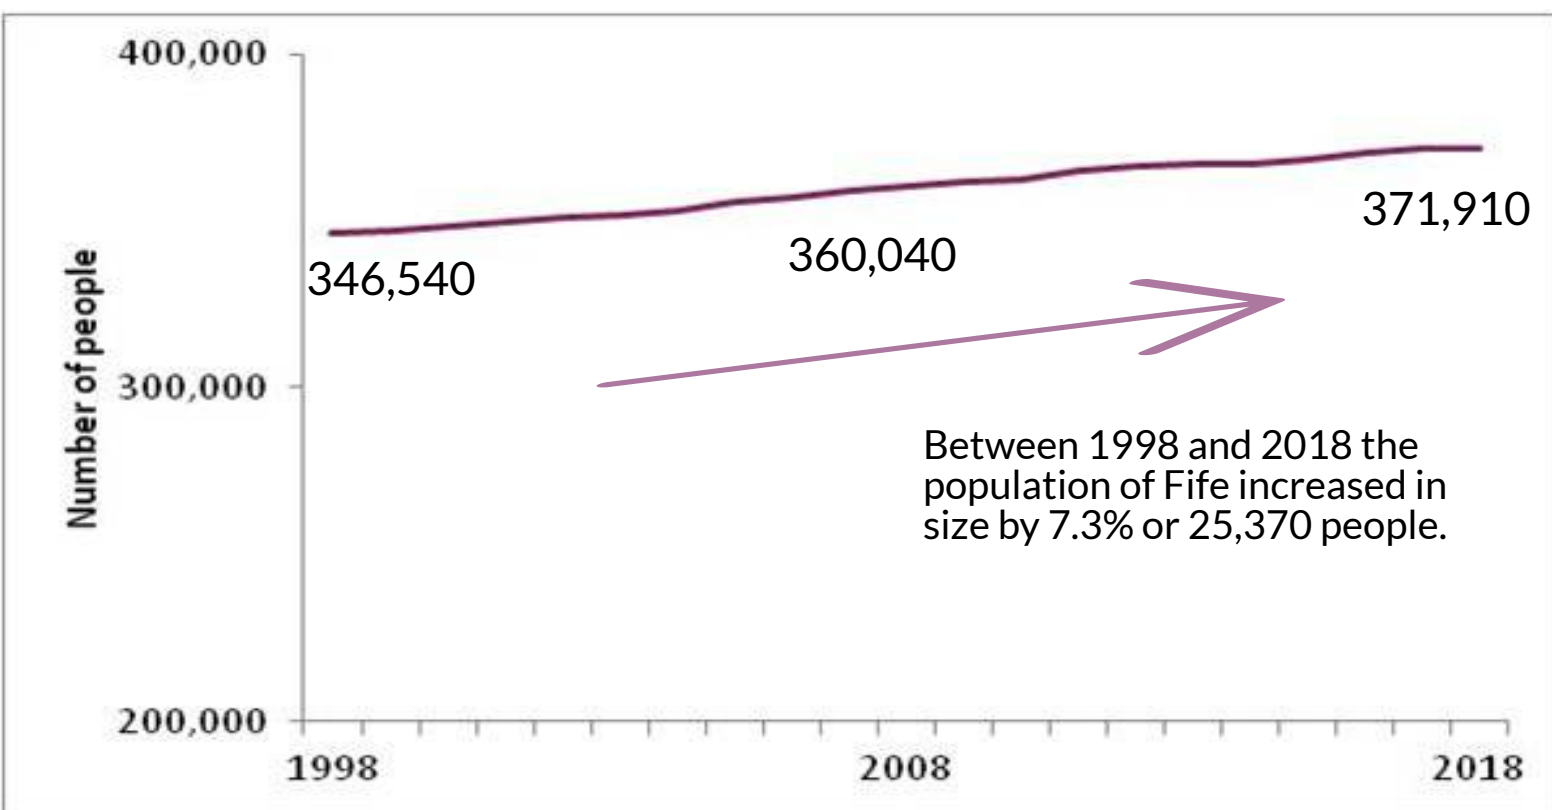

Do you KnowFife?

Sharing data & information across the Fife Partnership

2018 Fife Population Estimates

Contact: Public Health Department

Version 1.0

Date: Aug 2019

371,910

Age Distribution

Key Age Groups

Age Group	Number of people	% of population
0-15	64,473	17%
16-64	231,847	62%
65-74	42,836	12%
75+	32,754	9%

Gender

There are more females (191,290) than males (180,620) living in Fife.

This is true for all age groups except those under 20 years.

Trend over time - growing

Trend over time - ageing

Between 1998 and 2018 the greatest increases in population were seen among older age groups.

In this time the number of people living in Fife aged 65-74 increased by 39% and the number aged 75 and over increased by 32% which means there are now 19,943 more people aged 65 and over living in Fife than in 1998.