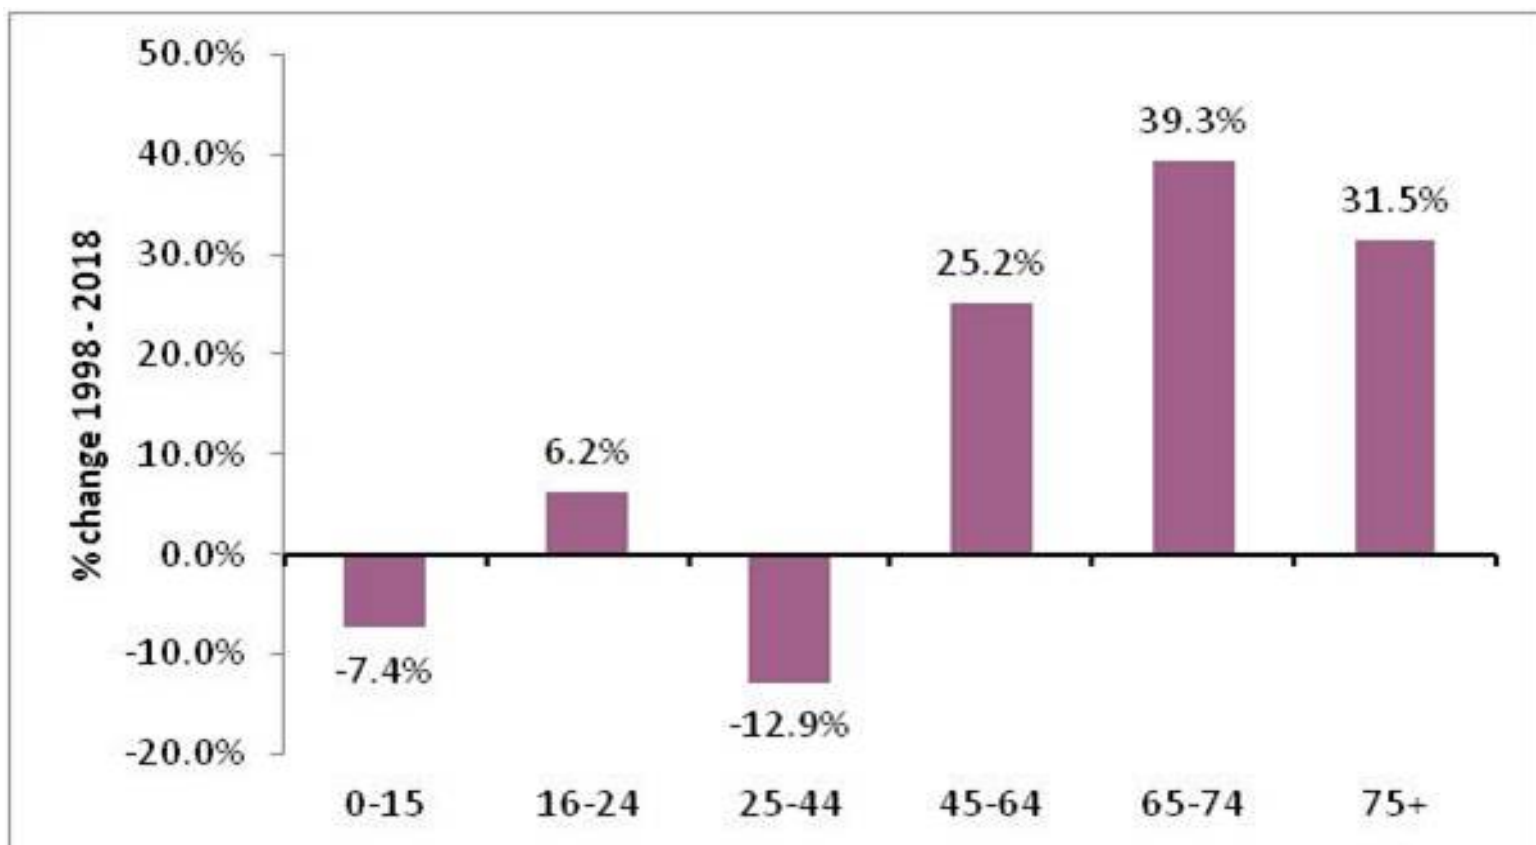

Key Age Groups

Age Group	Number of people	% of population
0-15	64,473	17%
16-64	231,847	62%
65-74	42,836	12%
75+	32,754	9%

Gender

There are more females (191,290) than males (180,620) living in Fife.

This is true for all age groups except those under 20 years.

Trend over time - growing

Trend over time - ageing

Between 1998 and 2018 the greatest increases in population were seen among older age groups.

In this time the number of people living in Fife aged 65-74 increased by 39% and the number aged 75 and over increased by 32% which means there are now 19,943 more people aged 65 and over living in Fife than in 1998.