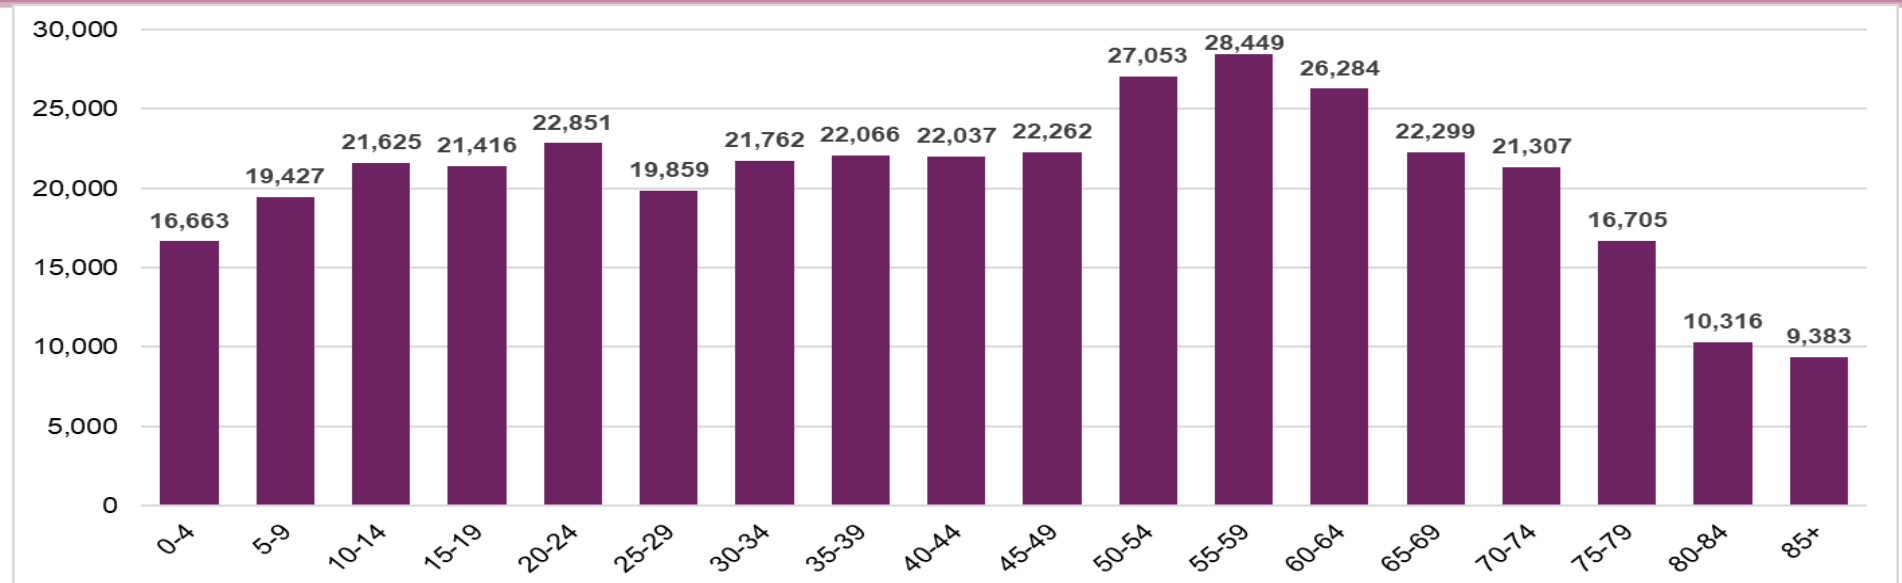

**TOTAL POPULATION**

**Age Distribution**

**Breakdown by Key Age Groups**

	Number of People	% of Population
<b>0-14 years</b>	57,715	15.5%
<b>15-64 years</b>	234,039	63.0%
<b>65+ years</b>	80,010	21.5%

**Breakdown by Sex**

<b>FEMALES</b>	191,774	51.6%
<b>MALES</b>	180,007	48.4%

**Total Households**  
**169,573**

	% of People in Households
<b>One person</b>	35.1%
<b>Two people</b>	35.8%
<b>Three people</b>	14.1%
<b>Four plus people</b>	15.0%