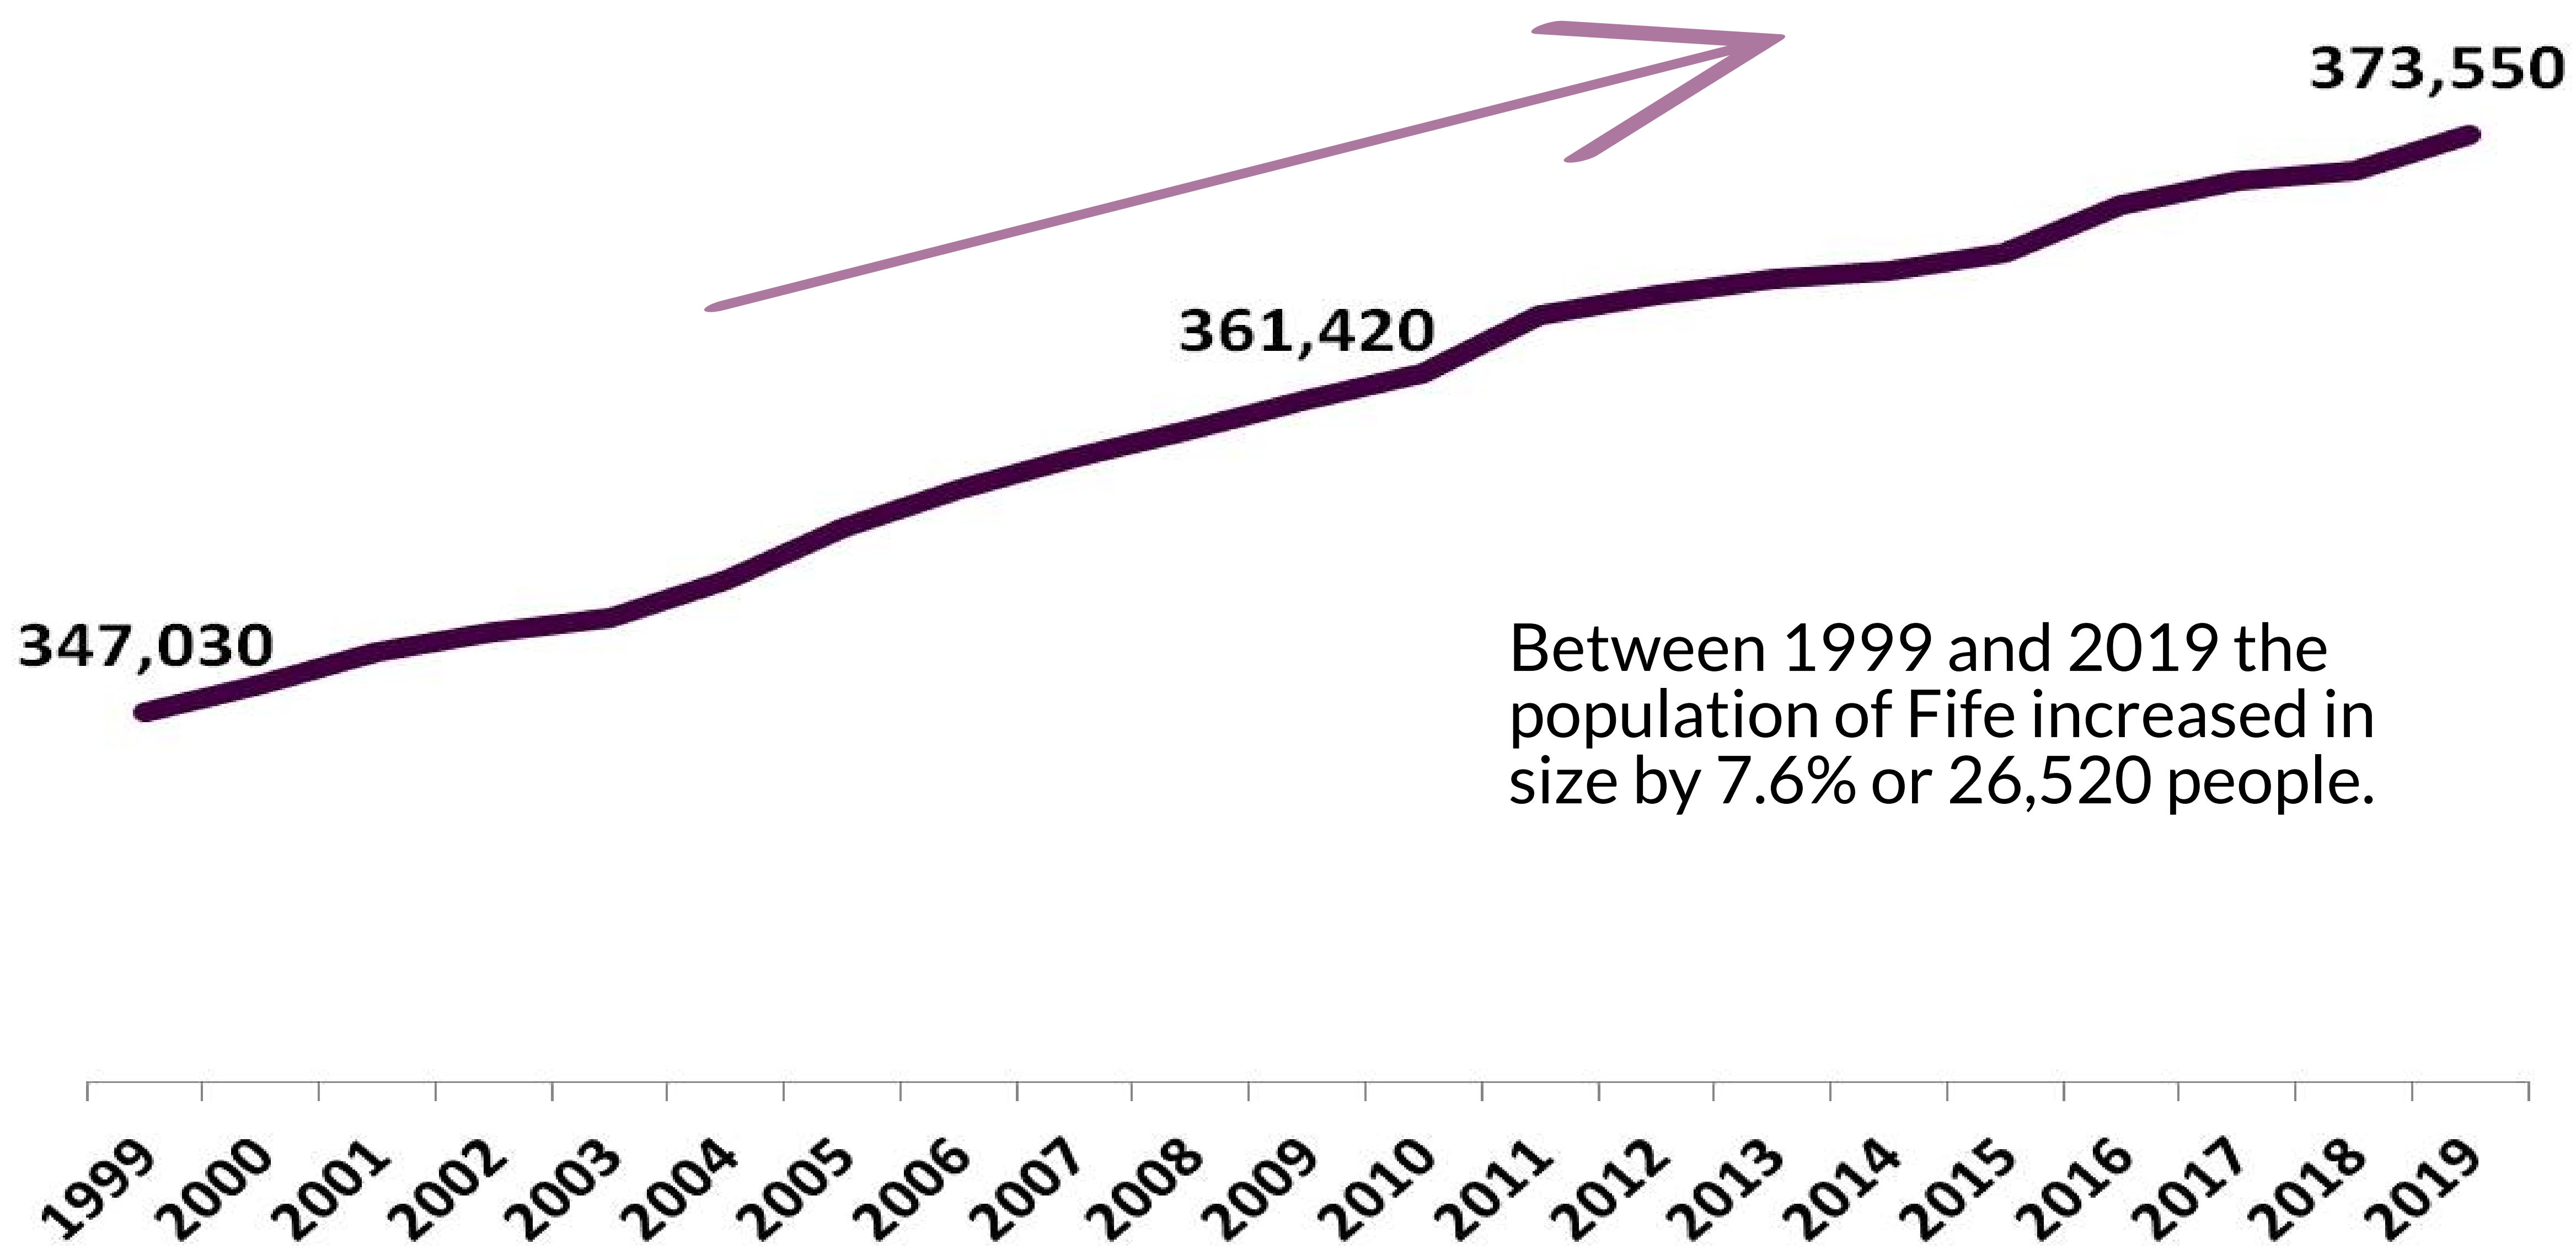

Do you KnowFife?

Sharing knowledge across Fife

2019 Fife Population Estimates

Contact: Public Health Department

Version 1.0

Date: May 2020

Age Distribution

Key Age Groups

Gender

Age Group	Number of people	% of population
0-15	64,552	17%
16-64	231,974	62%
65-74	42,231	12%
75+	33,793	9%

Trend over time - growing

Population of Fife (persons), 1999 to 2019

Trend over time - ageing

Percentage change between 1999 and 2019 for key age groups

Between 1999 and 2019 the greatest increases in population were seen among older age groups.

In this time the number of people living in Fife aged 65-74 increased by 41.6% and the number aged 75 and over increased by 33.6% which means there are now 21,191 more people aged 65 and over living in Fife than in 1999.