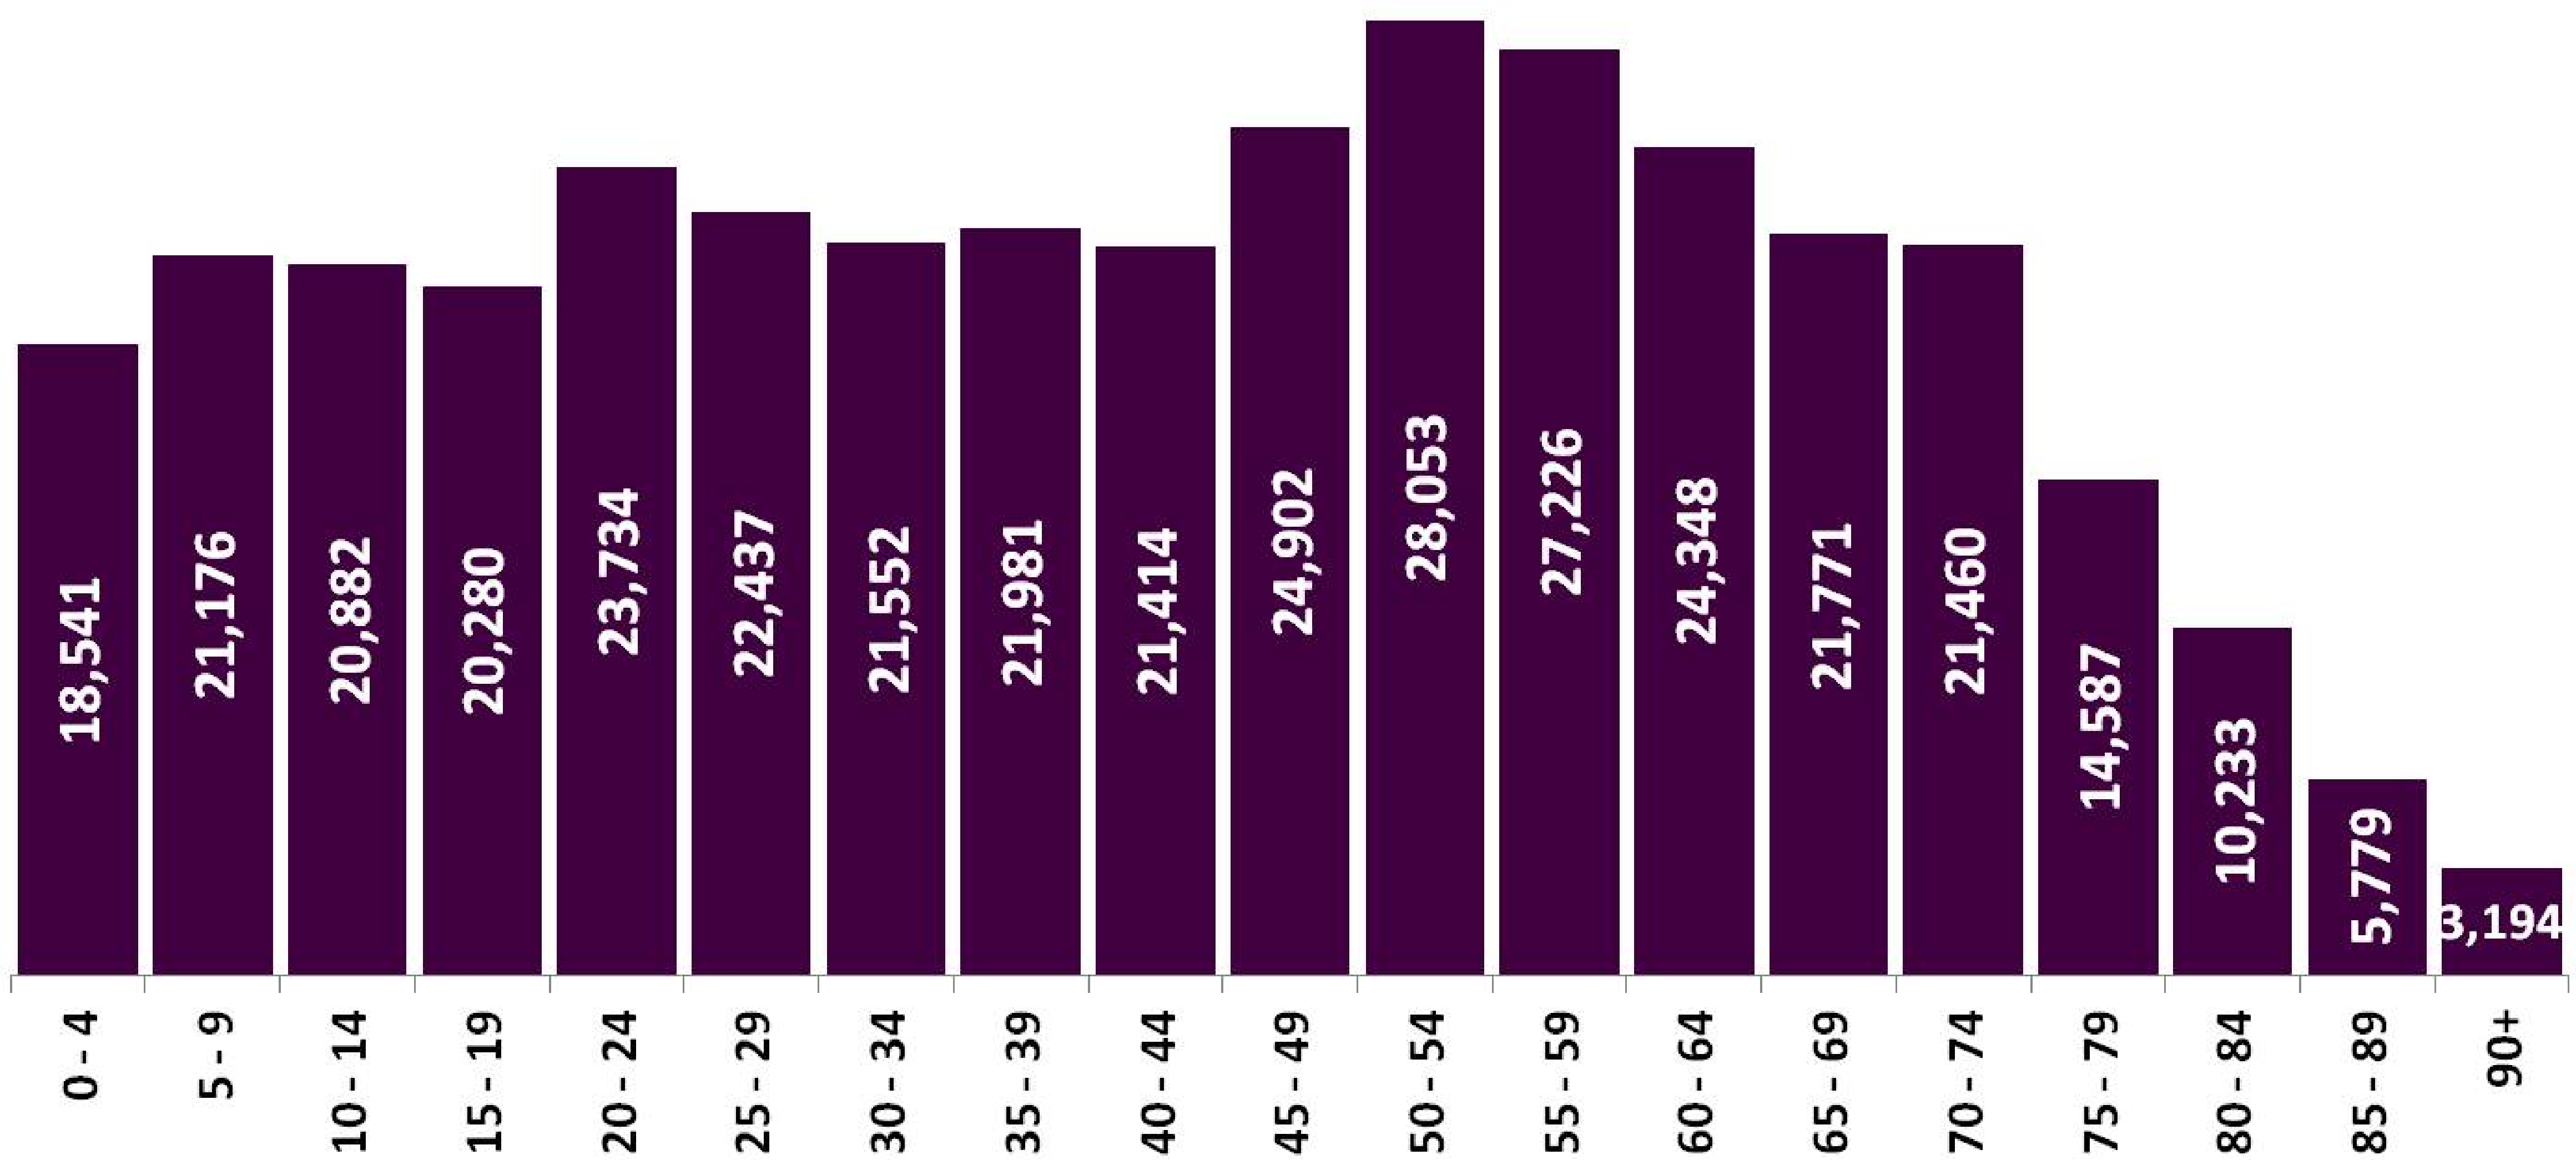

Do you KnowFife?

Sharing knowledge across Fife

2019 Fife Population Estimates

Contact: Public Health Department

Version 1.0

Date: May 2020

Age Distribution

Key Age Groups

Gender

Age Group	Number of people	% of population
0-15	64,552	17%
16-64	231,974	62%
65-74	42,231	12%
75+	33,793	9%

Trend over time - growing

Population of Fife (persons), 1999 to 2019

Trend over time - ageing

Percentage change between 1999 and 2019 for key age groups

Between 1999 and 2019 the greatest increases in population were seen among older age groups.

In this time the number of people living in Fife aged 65-74 increased by 41.6% and the number aged 75 and over increased by 33.6% which means there are now 21,191 more people aged 65 and over living in Fife than in 1999.