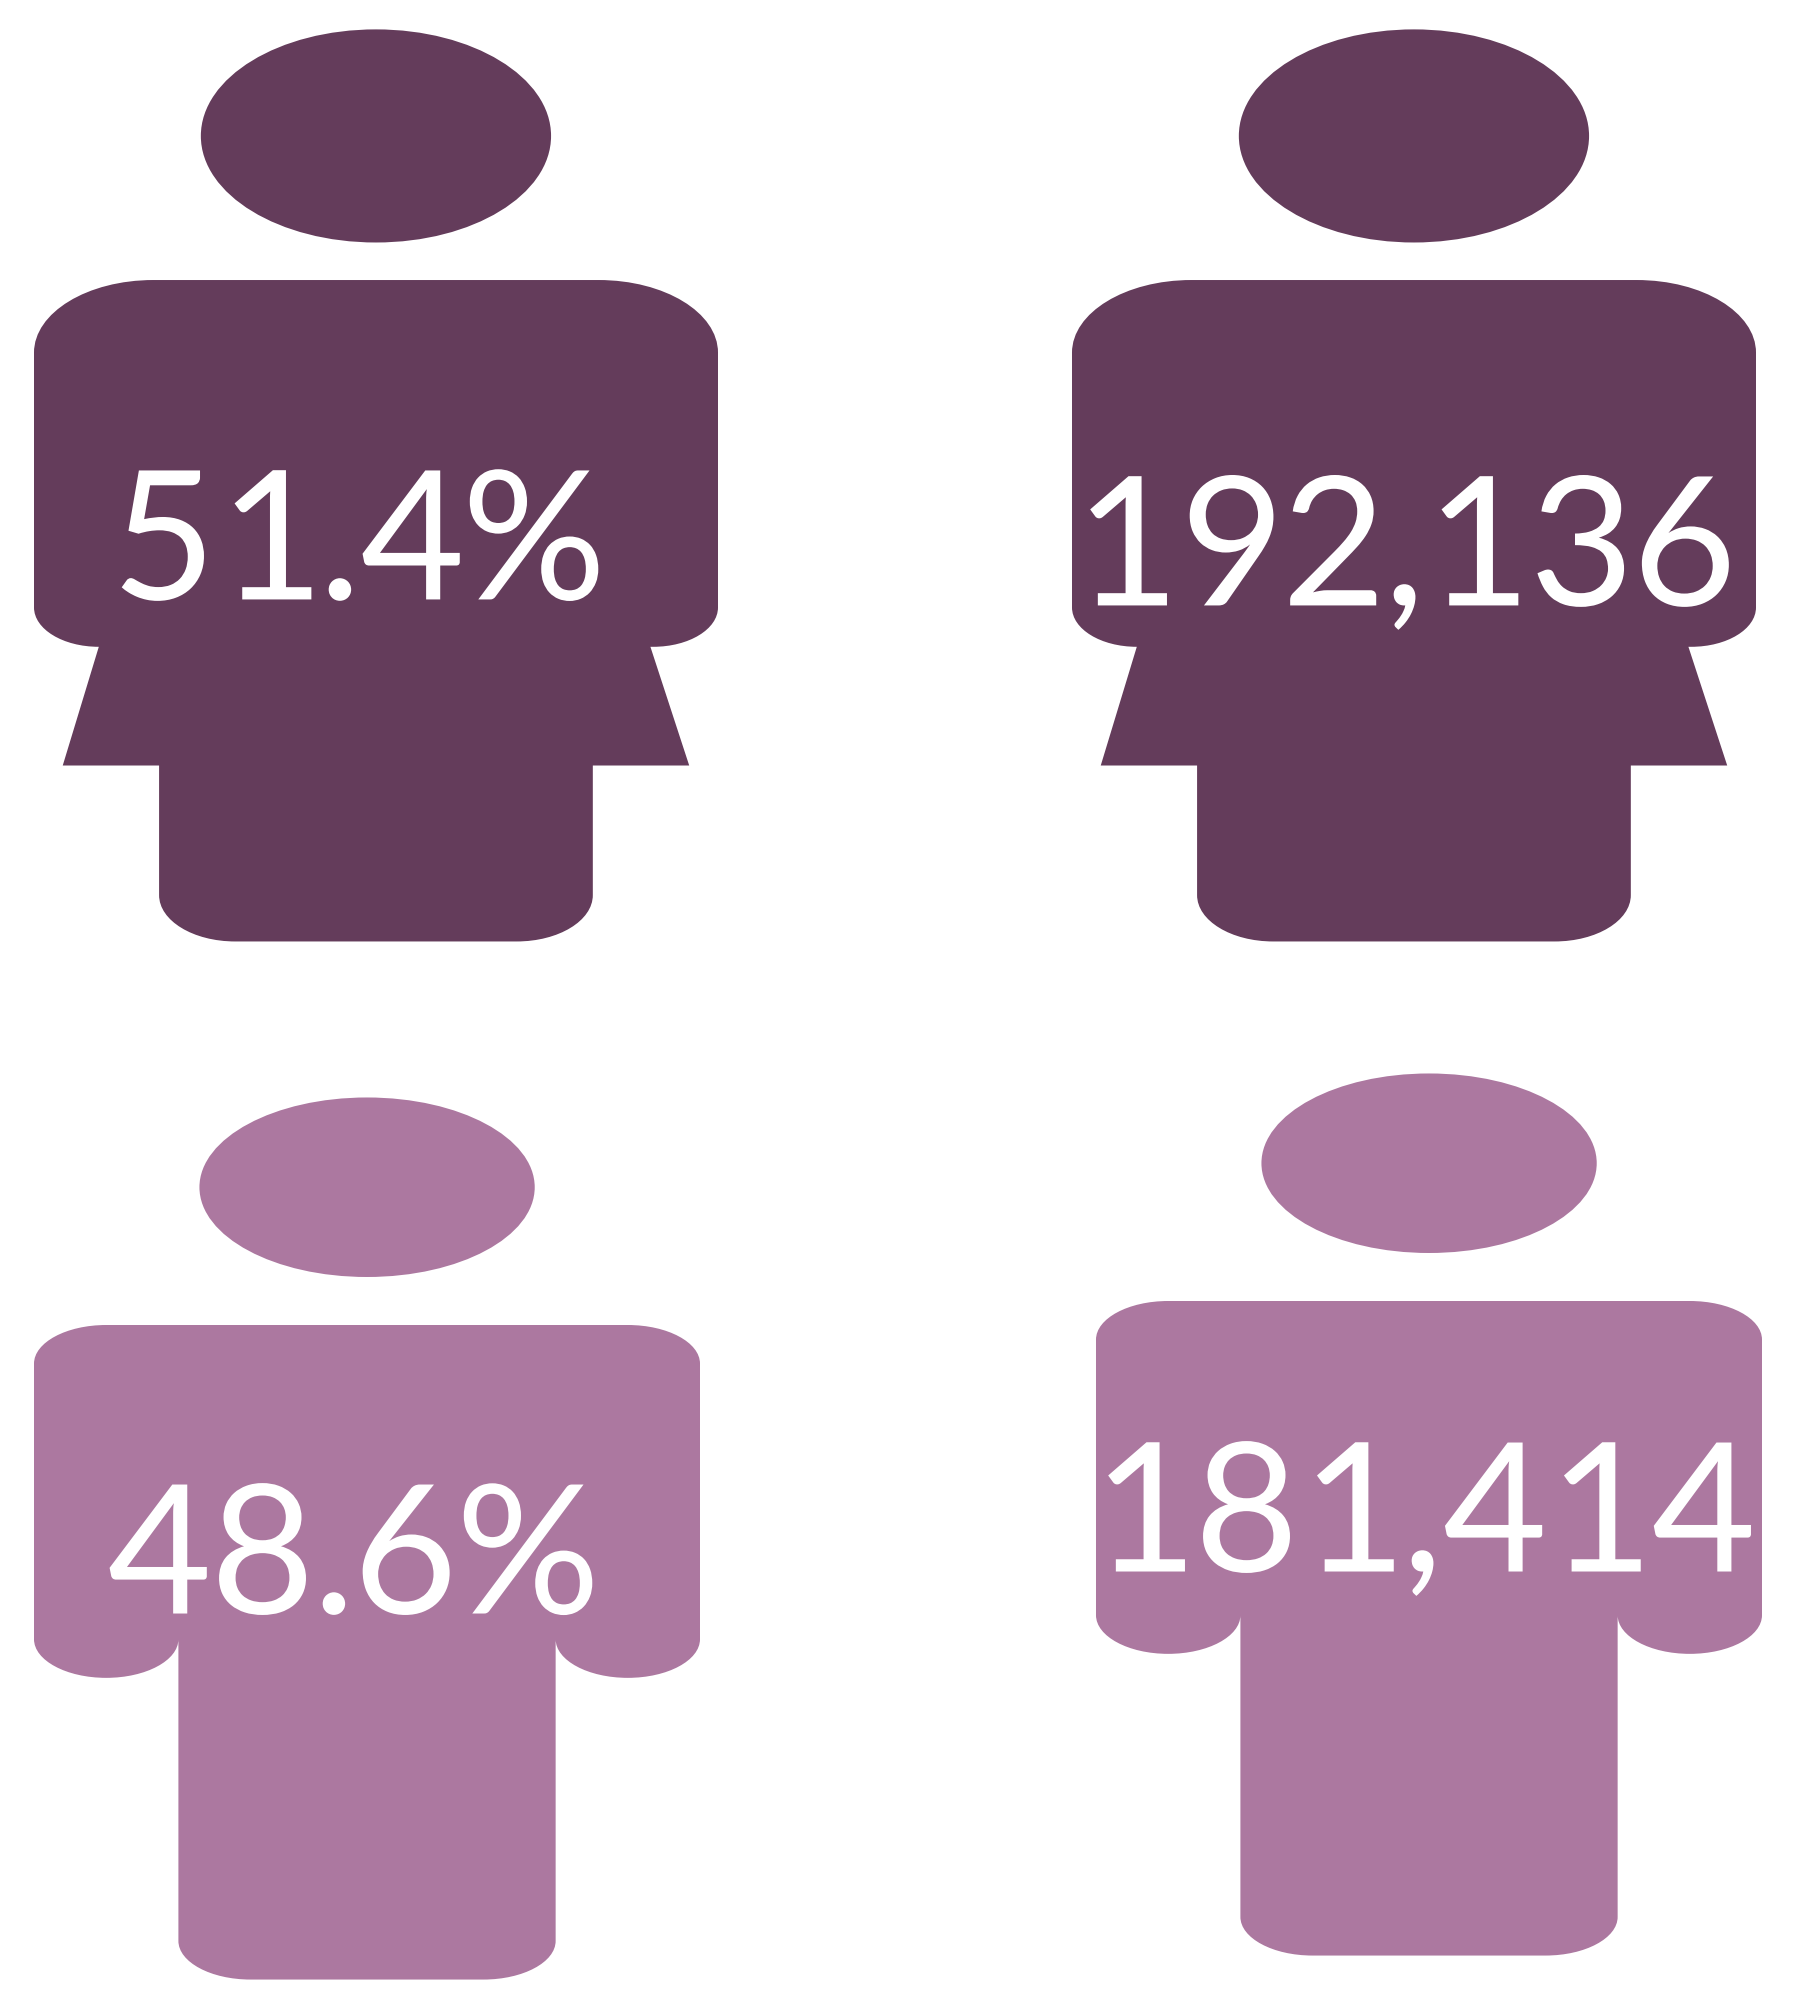

Do you KnowFife?

Sharing knowledge across Fife

2019 Fife Population Estimates

Contact: Public Health Department

Version 1.0

Date: May 2020

Age Distribution

Key Age Groups

Gender

Age Group	Number of people	% of population
0-15	64,552	17%
16-64	231,974	62%
65-74	42,231	12%
75+	33,793	9%

Trend over time - growing

Population of Fife (persons), 1999 to 2019

Trend over time - ageing

Percentage change between 1999 and 2019 for key age groups

Between 1999 and 2019 the greatest increases in population were seen among older age groups.

In this time the number of people living in Fife aged 65-74 increased by 41.6% and the number aged 75 and over increased by 33.6% which means there are now 21,191 more people aged 65 and over living in Fife than in 1999.