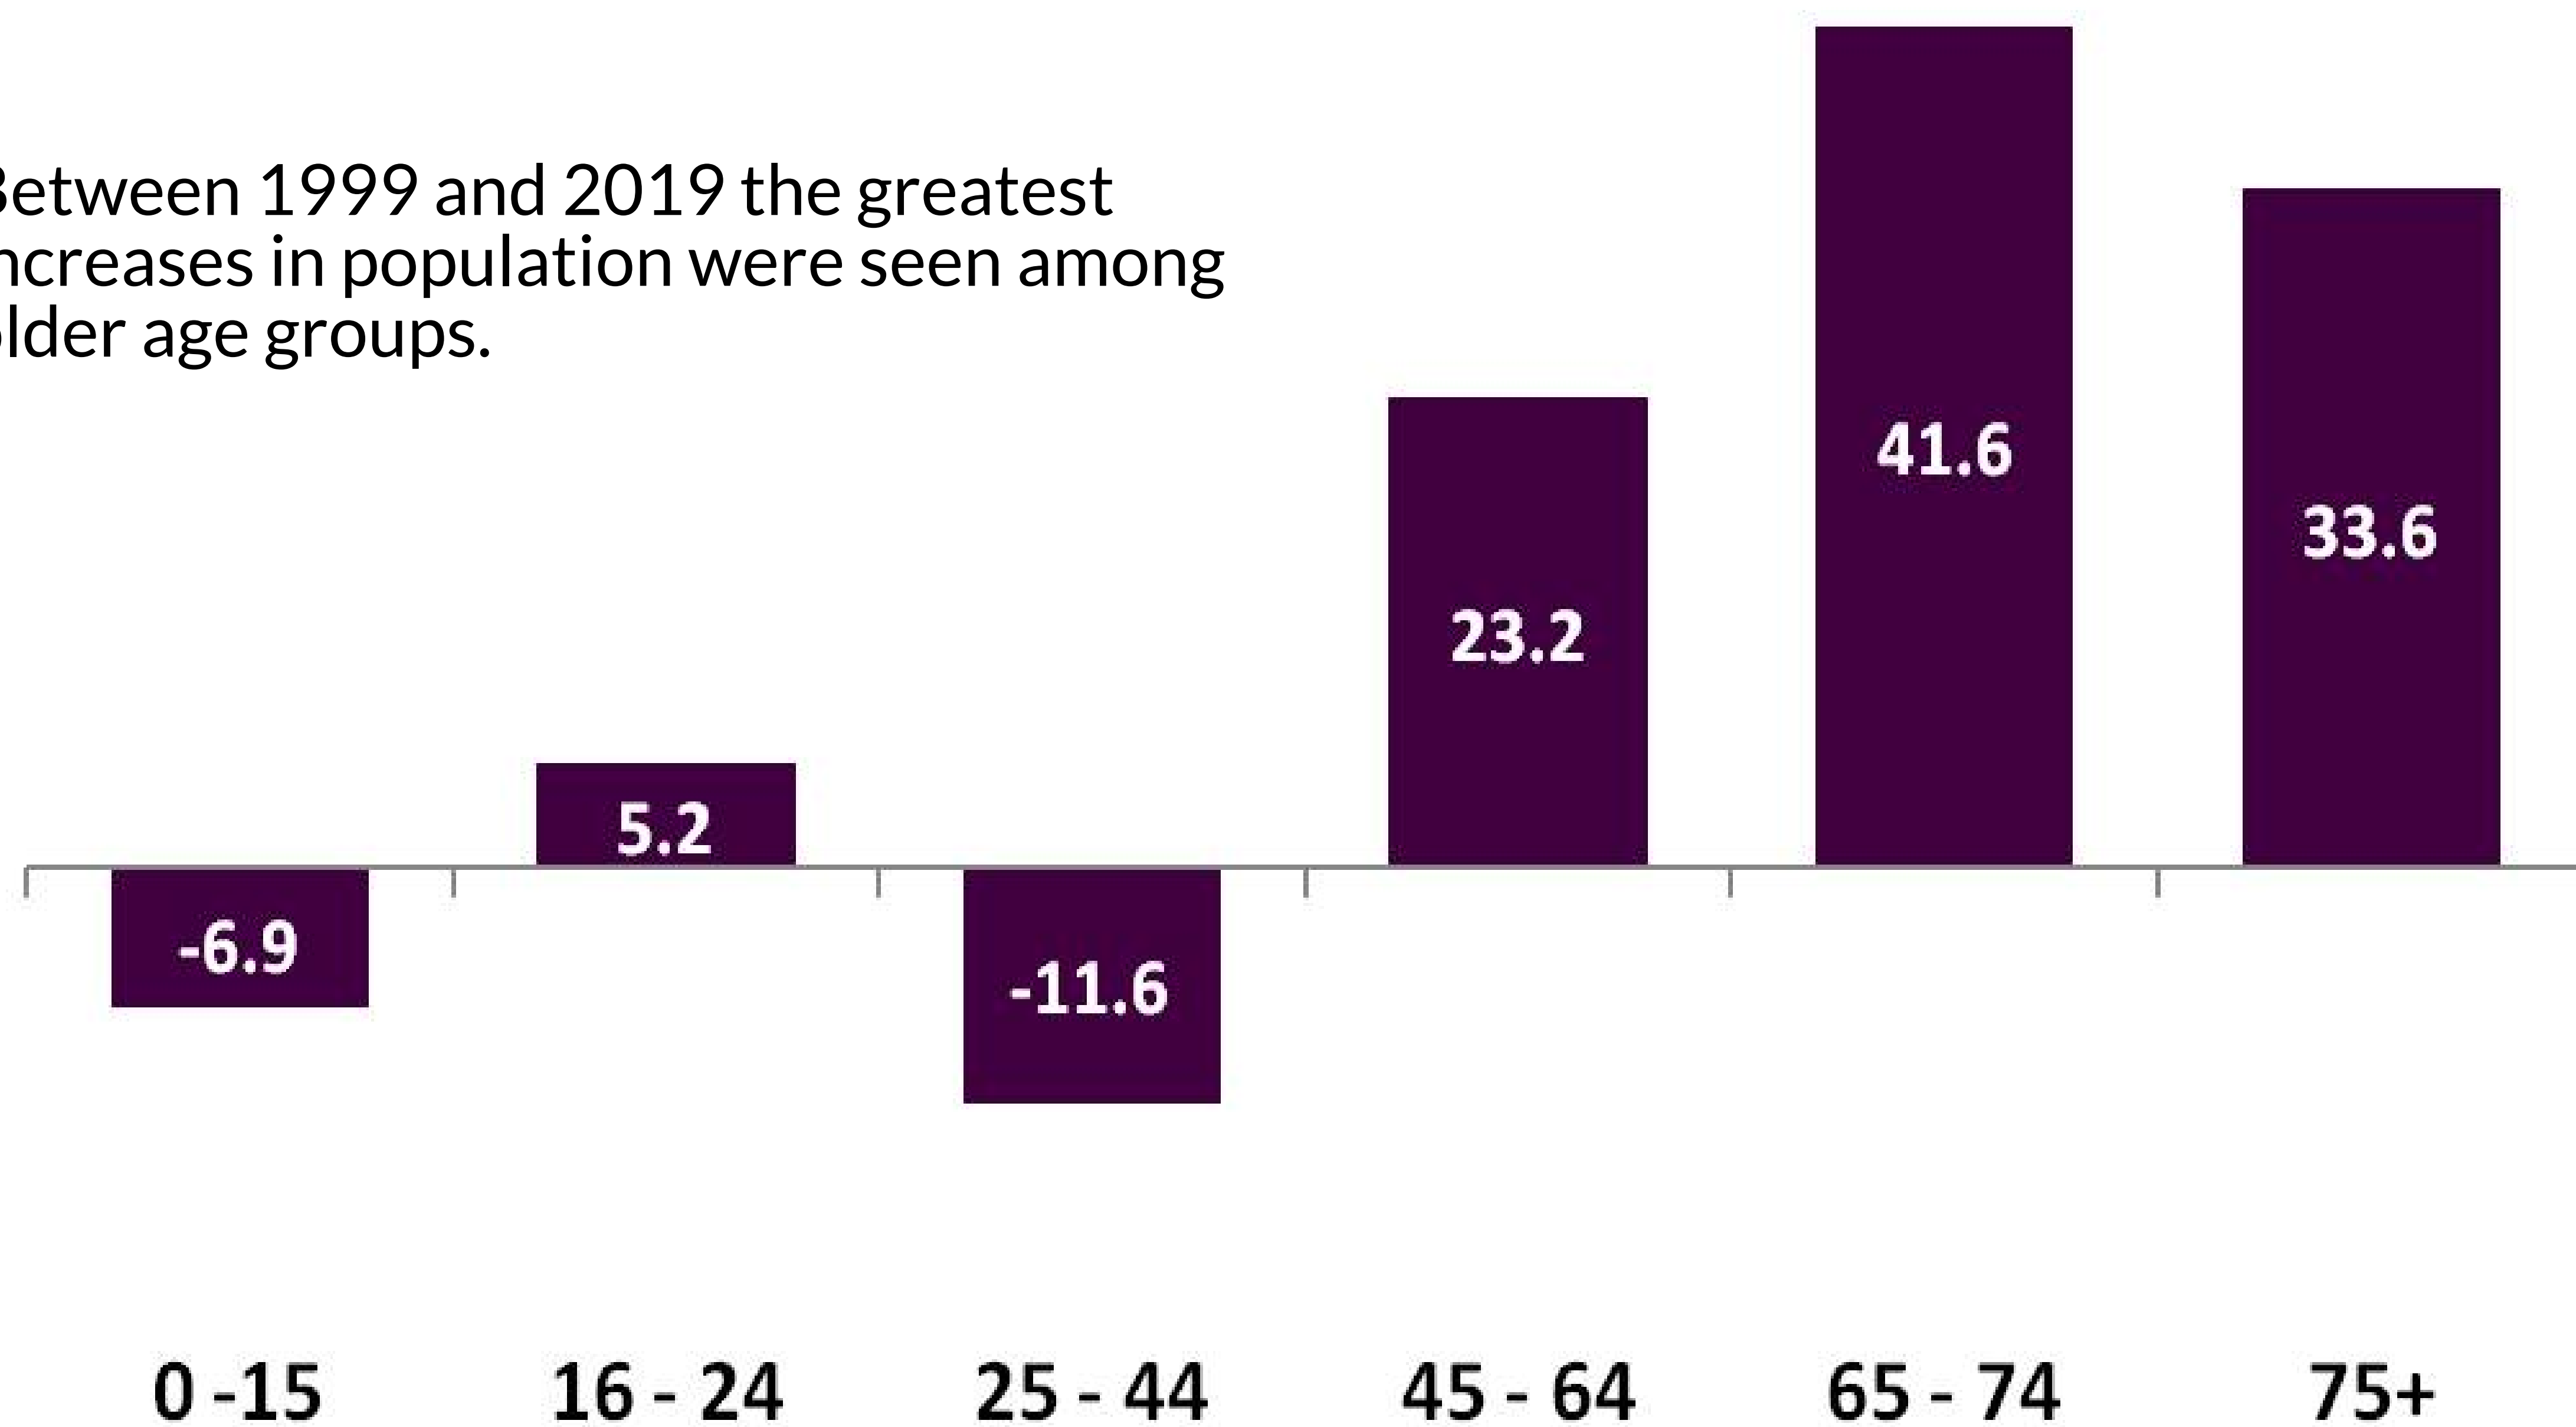

Gender

Age Group	Number of people	% of population
0-15	64,552	17%
16-64	231,974	62%
65-74	42,231	12%
75+	33,793	9%

Trend over time - growing

Population of Fife (persons), 1999 to 2019

Trend over time - ageing

Percentage change between 1999 and 2019 for key age groups

Between 1999 and 2019 the greatest increases in population were seen among older age groups.

In this time the number of people living in Fife aged 65-74 increased by 41.6% and the number aged 75 and over increased by 33.6% which means there are now 21,191 more people aged 65 and over living in Fife than in 1999.