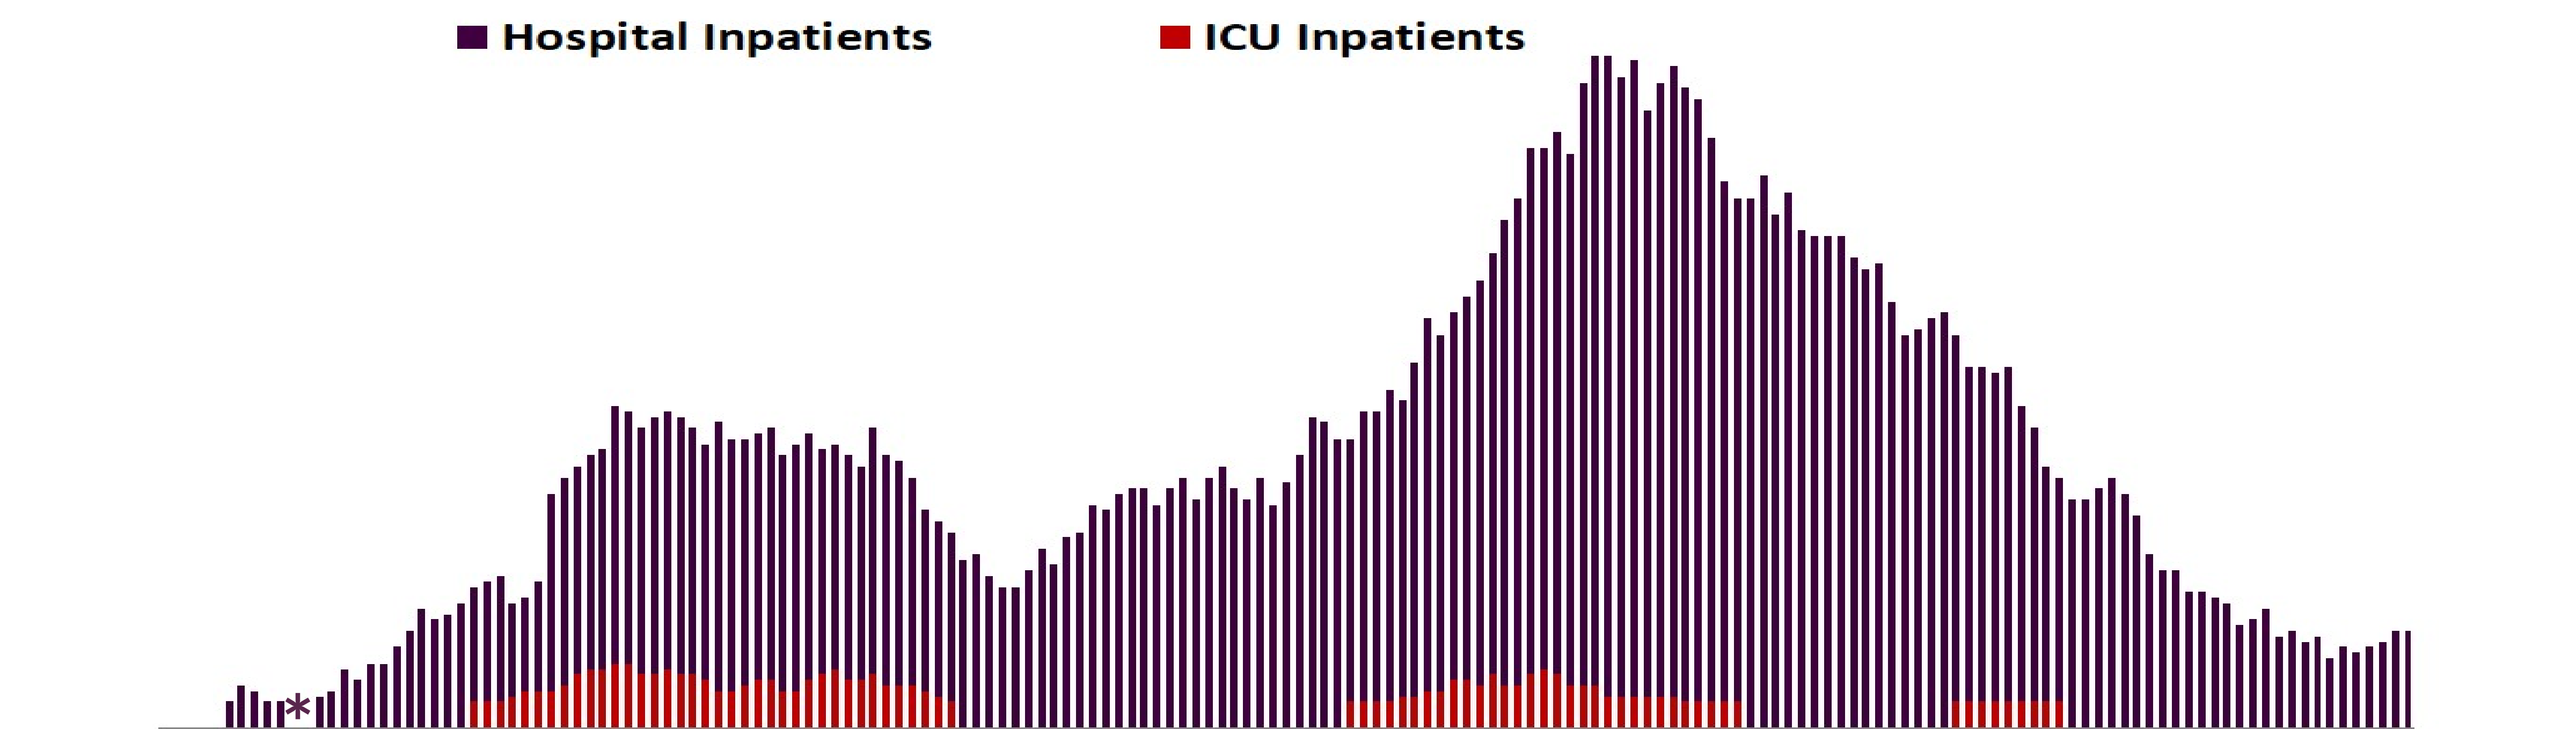

Daily number of people in hospital with recently confirmed COVID-19 in Fife

* Numbers under 5 are not included for disclosure reasons
Full details available - <https://www.gov.scot/publications/coronavirus-covid-19-trends-in-daily-data/>

Covid-19 Deaths

As at 21st March (week beginning 15th Mar) 491 deaths registered in Fife mentioned COVID-19. These figures include deaths with both suspected and confirmed Covid-19 mentioned on the death certificate. The first deaths to mention COVID-19 in Fife were in the week beginning 16th March 2020.