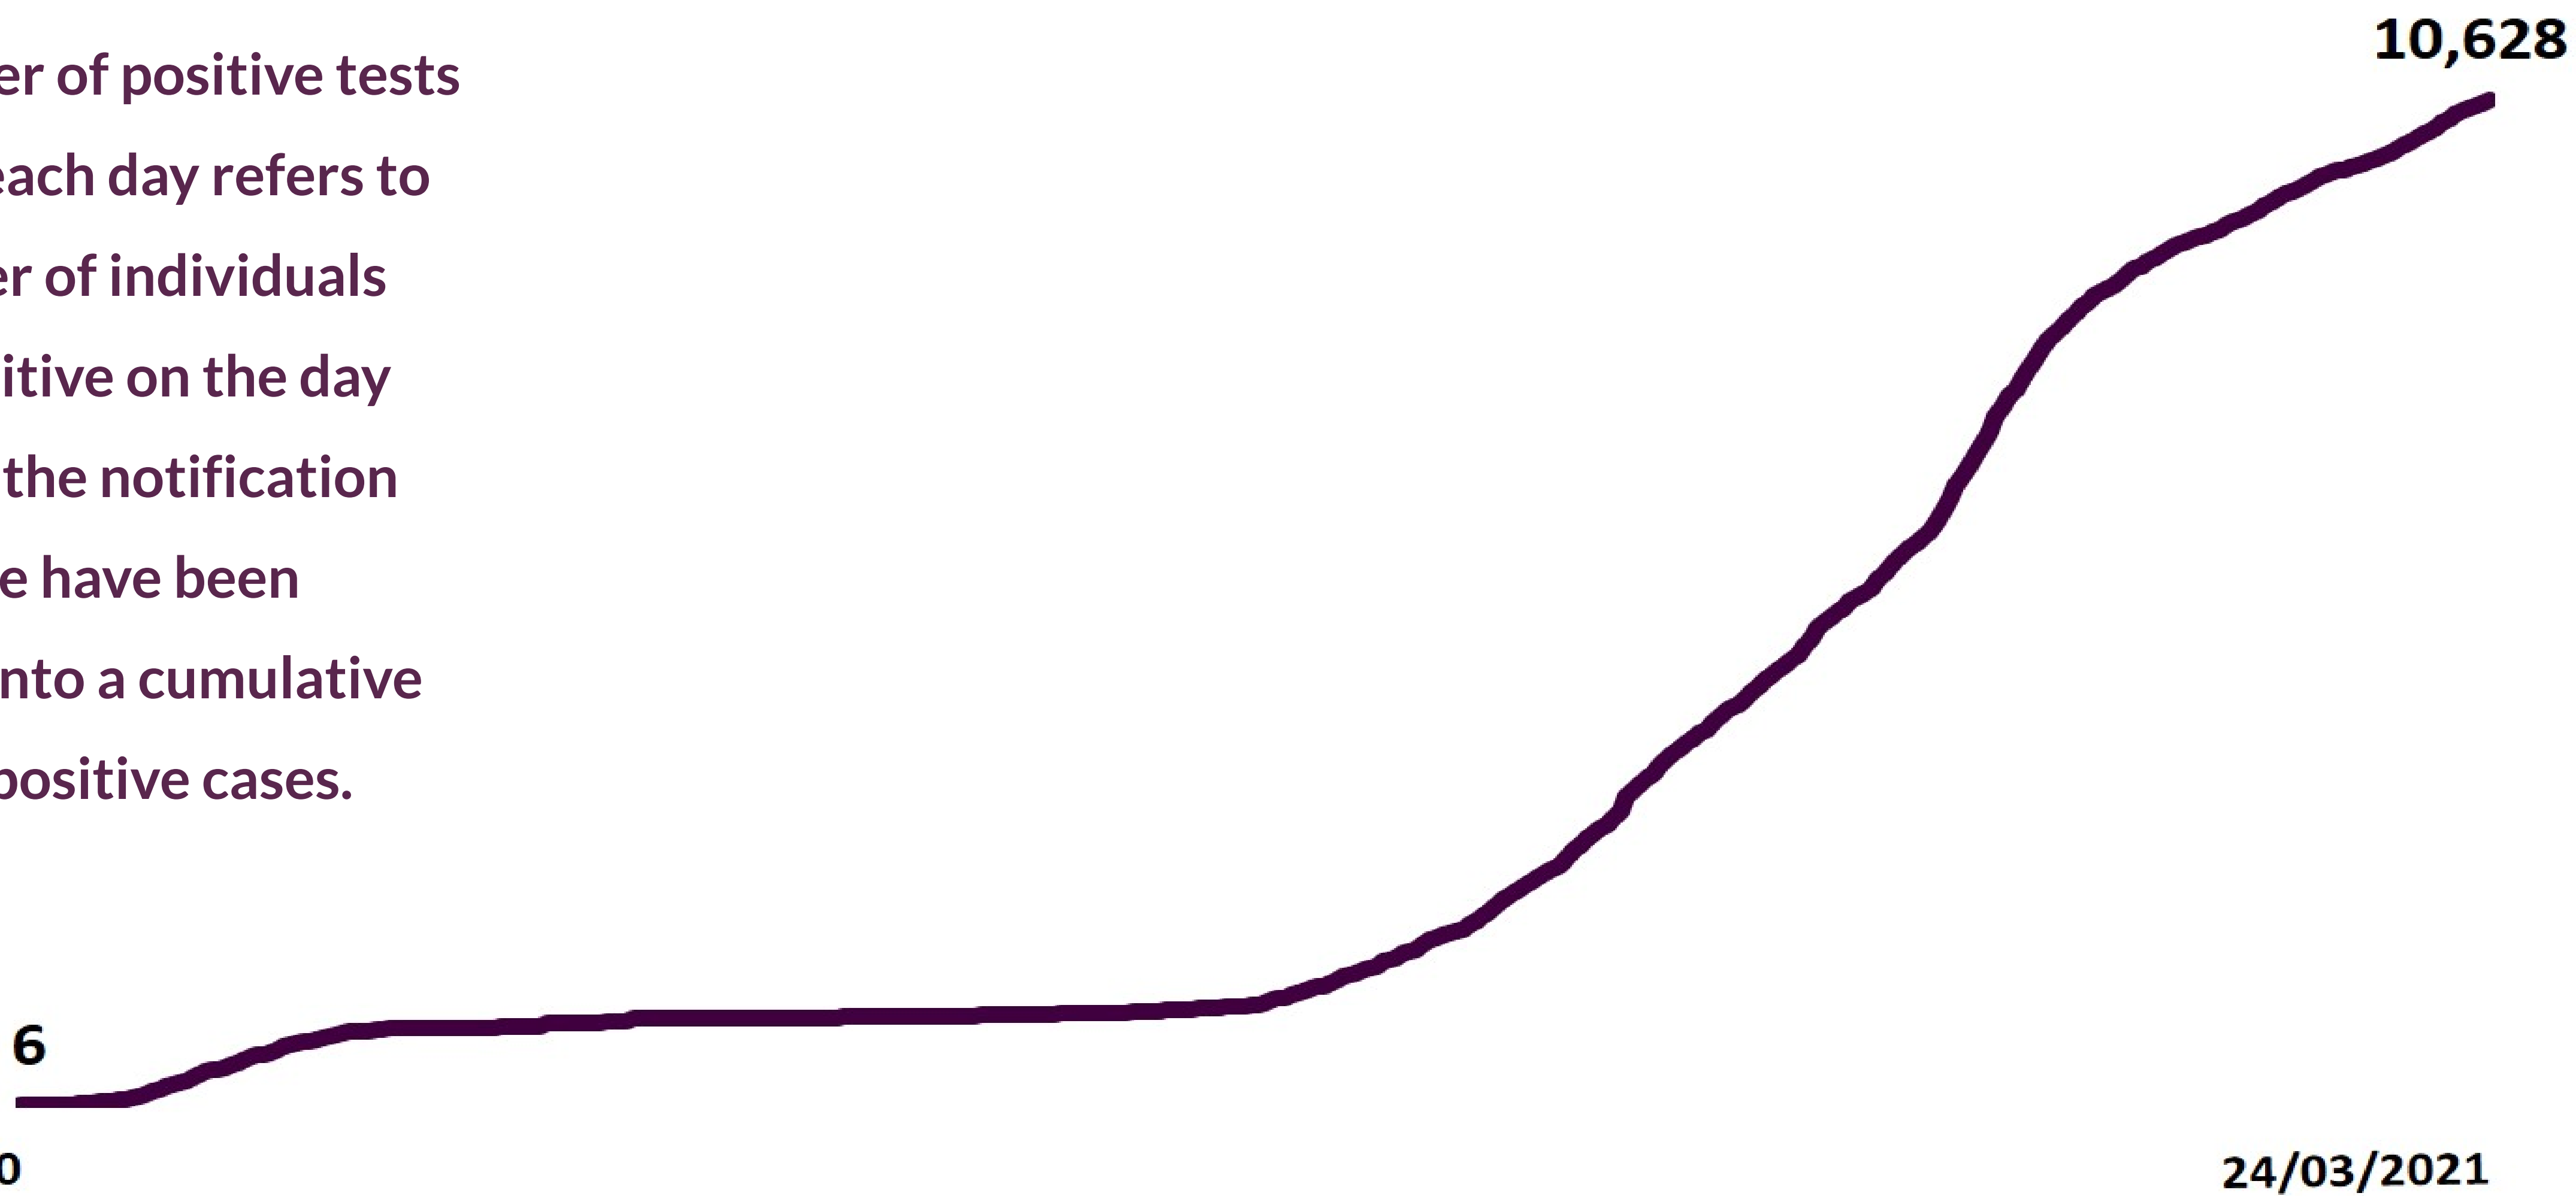

The number of positive tests reported each day refers to the number of individuals tested positive on the day preceding the notification date. These have been compiled into a cumulative figure for positive cases.

*The daily total of people found positive on 2/6/20 contains 40 historic samples which accounts for the sharp increase shown in the chart above.
*The increase on 15 June is due to the addition of all the UK Government testing cases to the database.