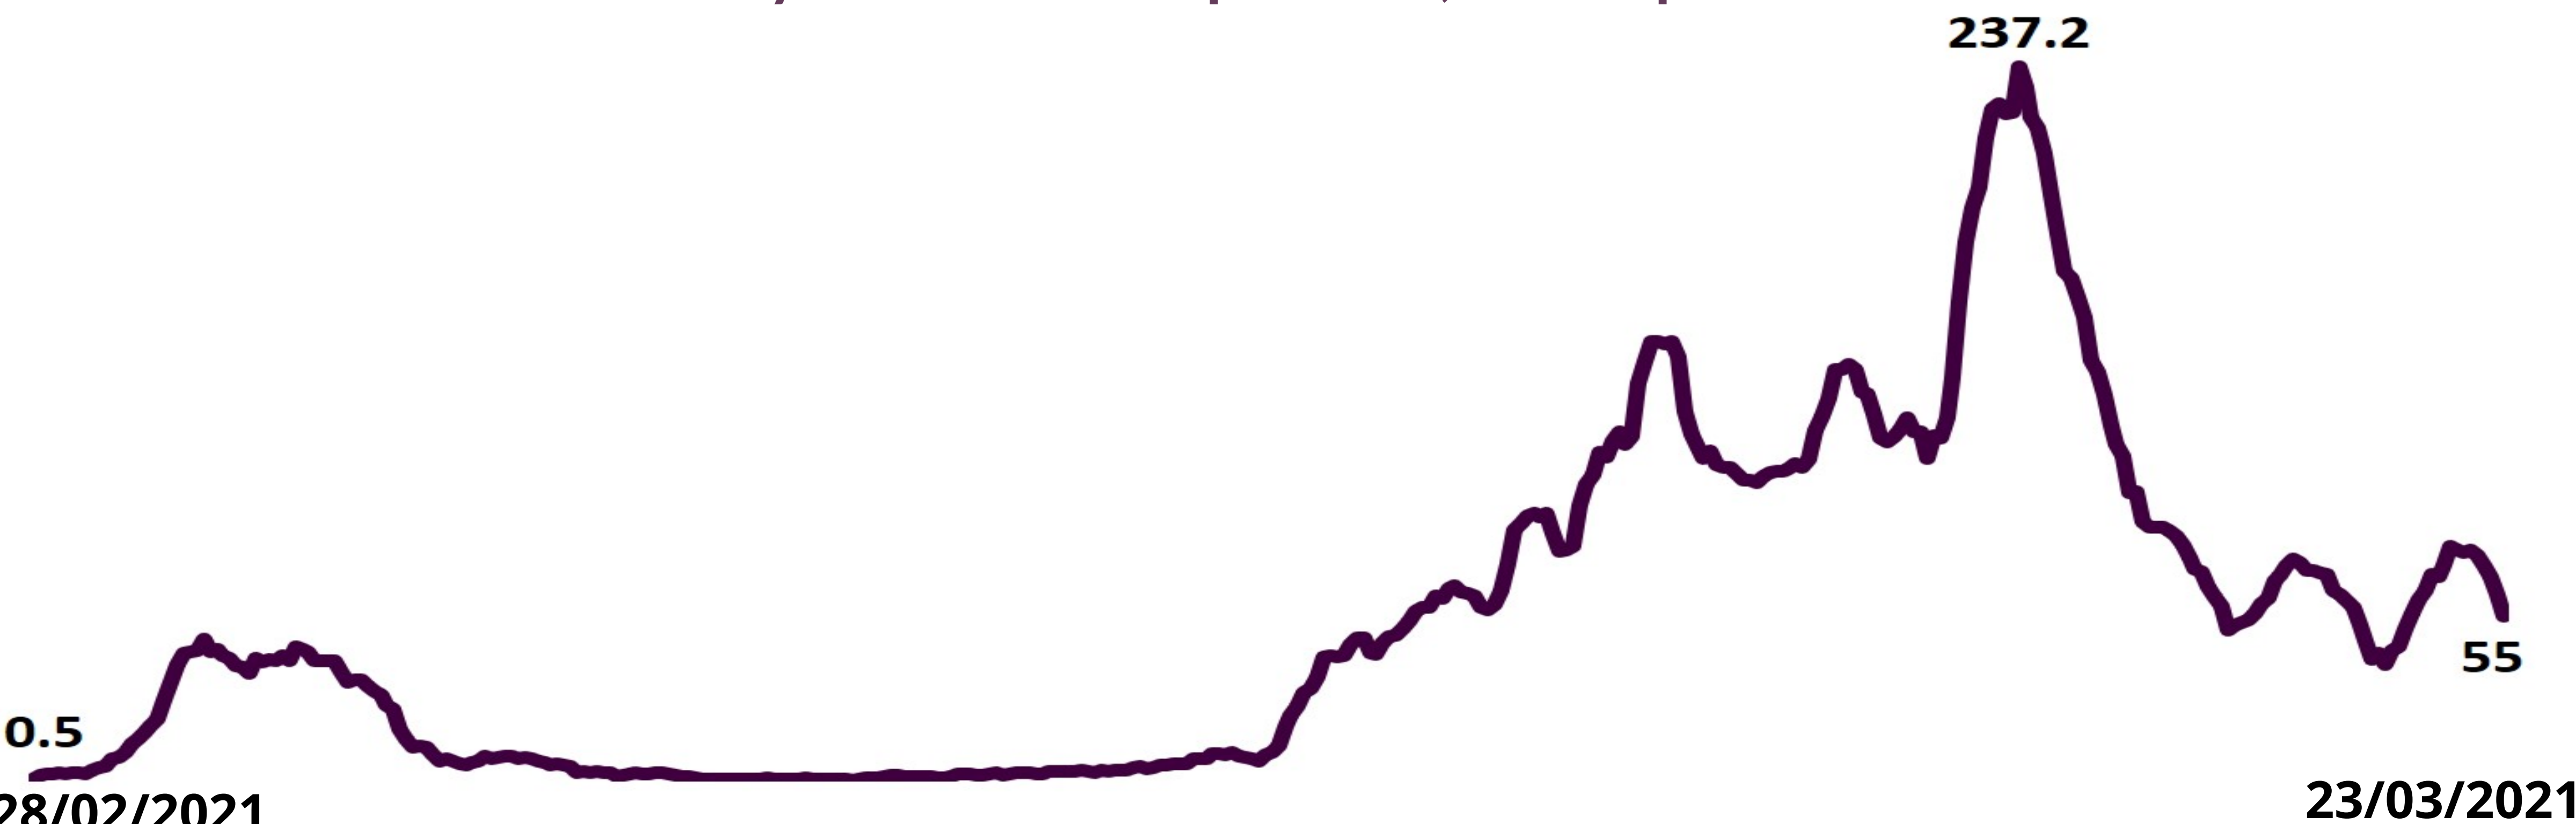

*The daily total of people found positive on 2/6/20 contains 40 historic samples which accounts for the sharp increase shown in the chart above.
*The increase on 15 June is due to the addition of all the UK Government testing cases to the database.

Confirmed Cases by Date

Number of confirmed cases by test date, Fife Residents

*Historical data was added on the 20th April causing an artificial spike in the chart.

Full details available: PHS Covid-19 Daily Dashboard

https://public.tableau.com/profile/phs.covid.19#!/vizhome/COVID-19DailyDashboard_15960160643010/Overview

7 Day Positive Cases

7 Day Positive Rate per 100,000 Population

Full details available: PHS Covid-19 Daily Dashboard
https://public.tableau.com/profile/phs.covid.19#!/vizhome/COVID-19DailyDashboard_15960160643010/Overview