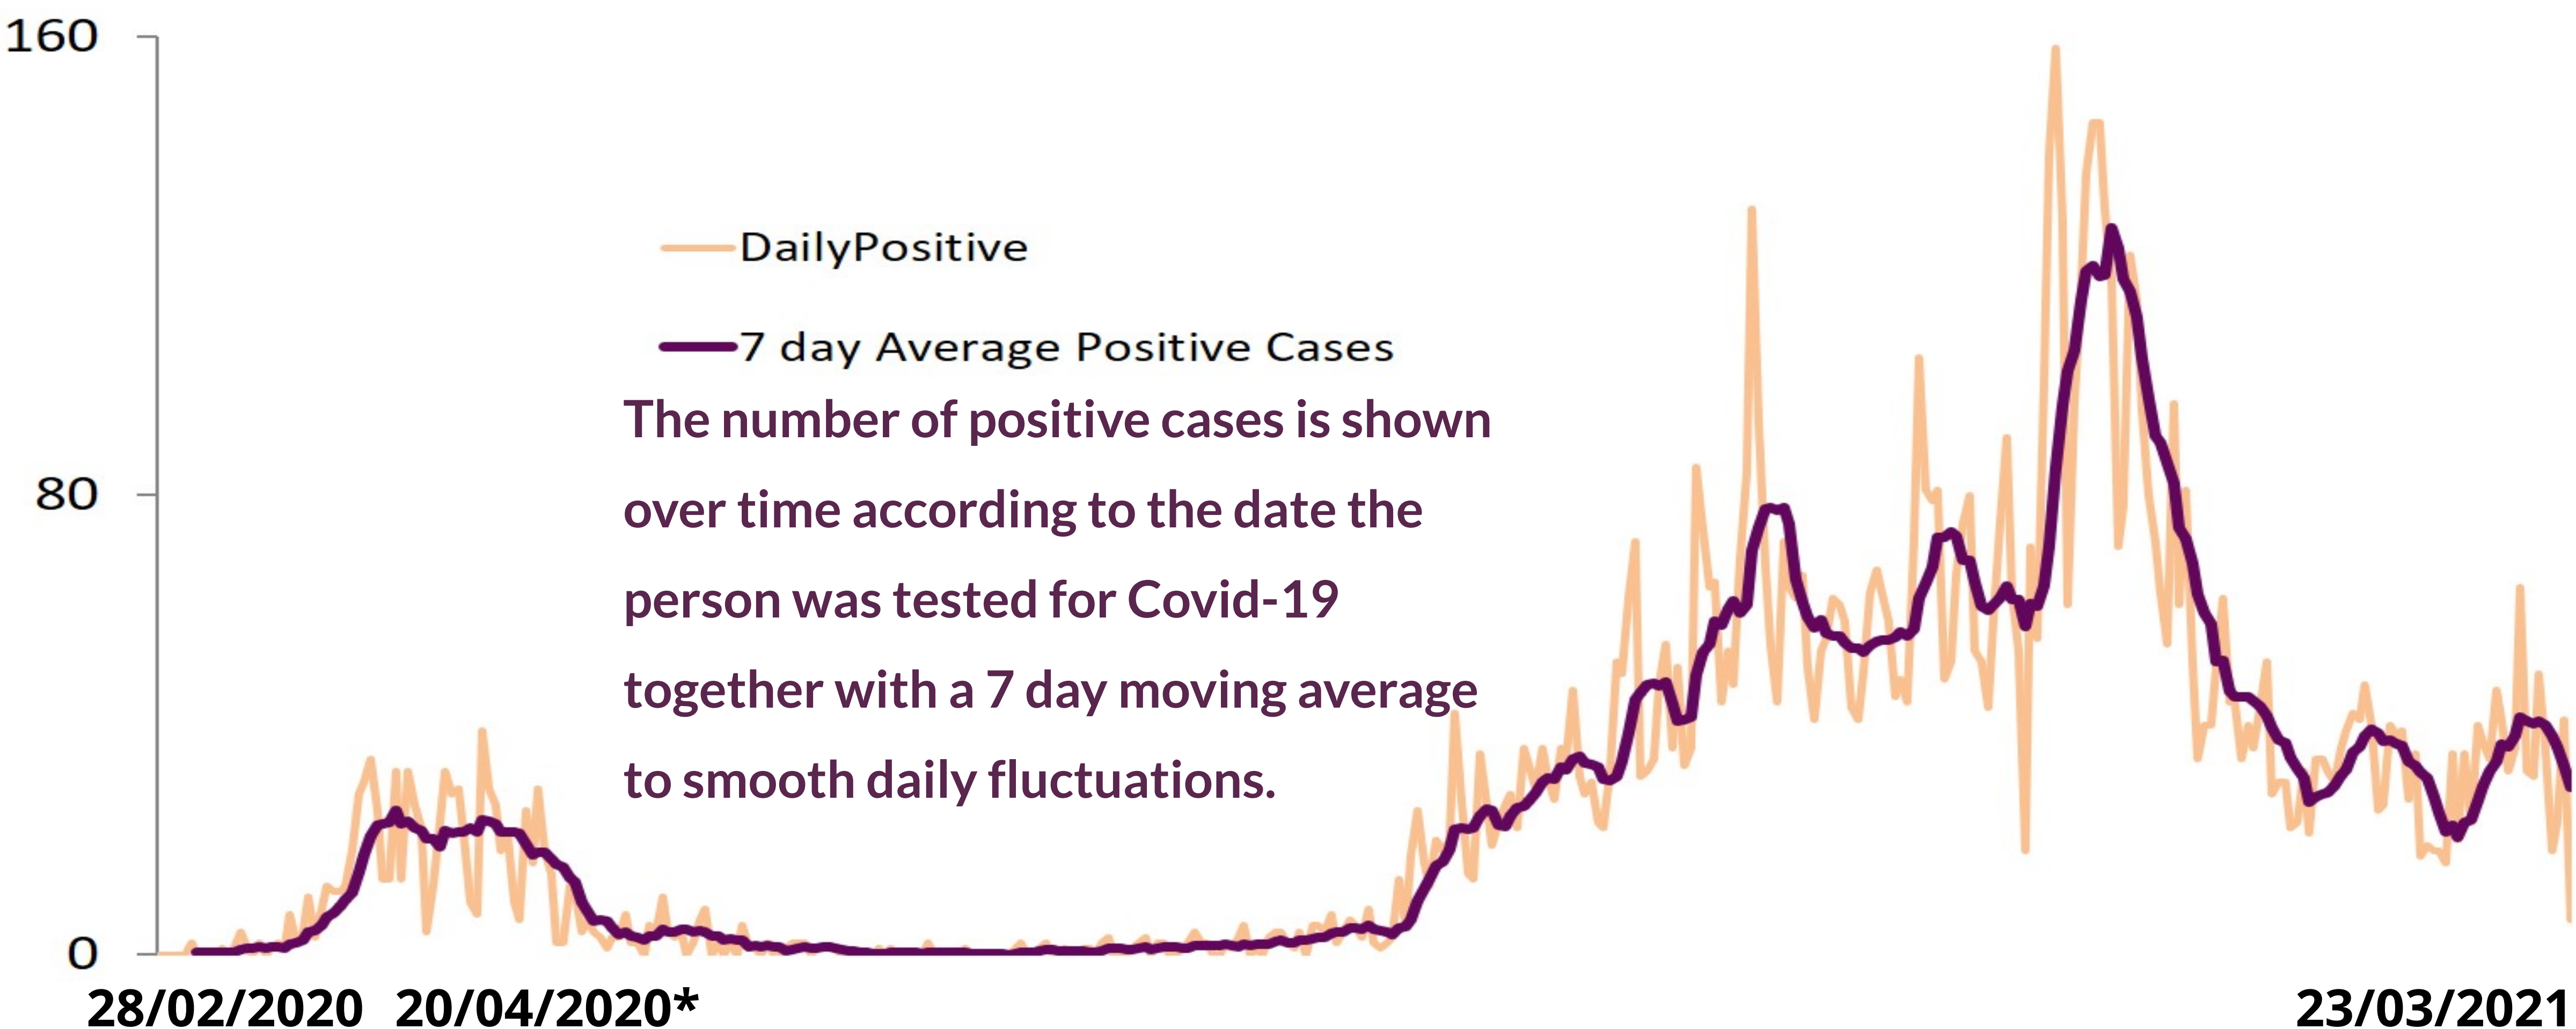

Number of confirmed cases by test date, Fife Residents

*Historical data was added on the 20th April causing an artificial spike in the chart.

Full details available: PHS Covid-19 Daily Dashboard

<https://public.tableau.com/profile/phs.covid.19#!/vizhome/COVID-19DailyDashboard_15960160643010/Overview>