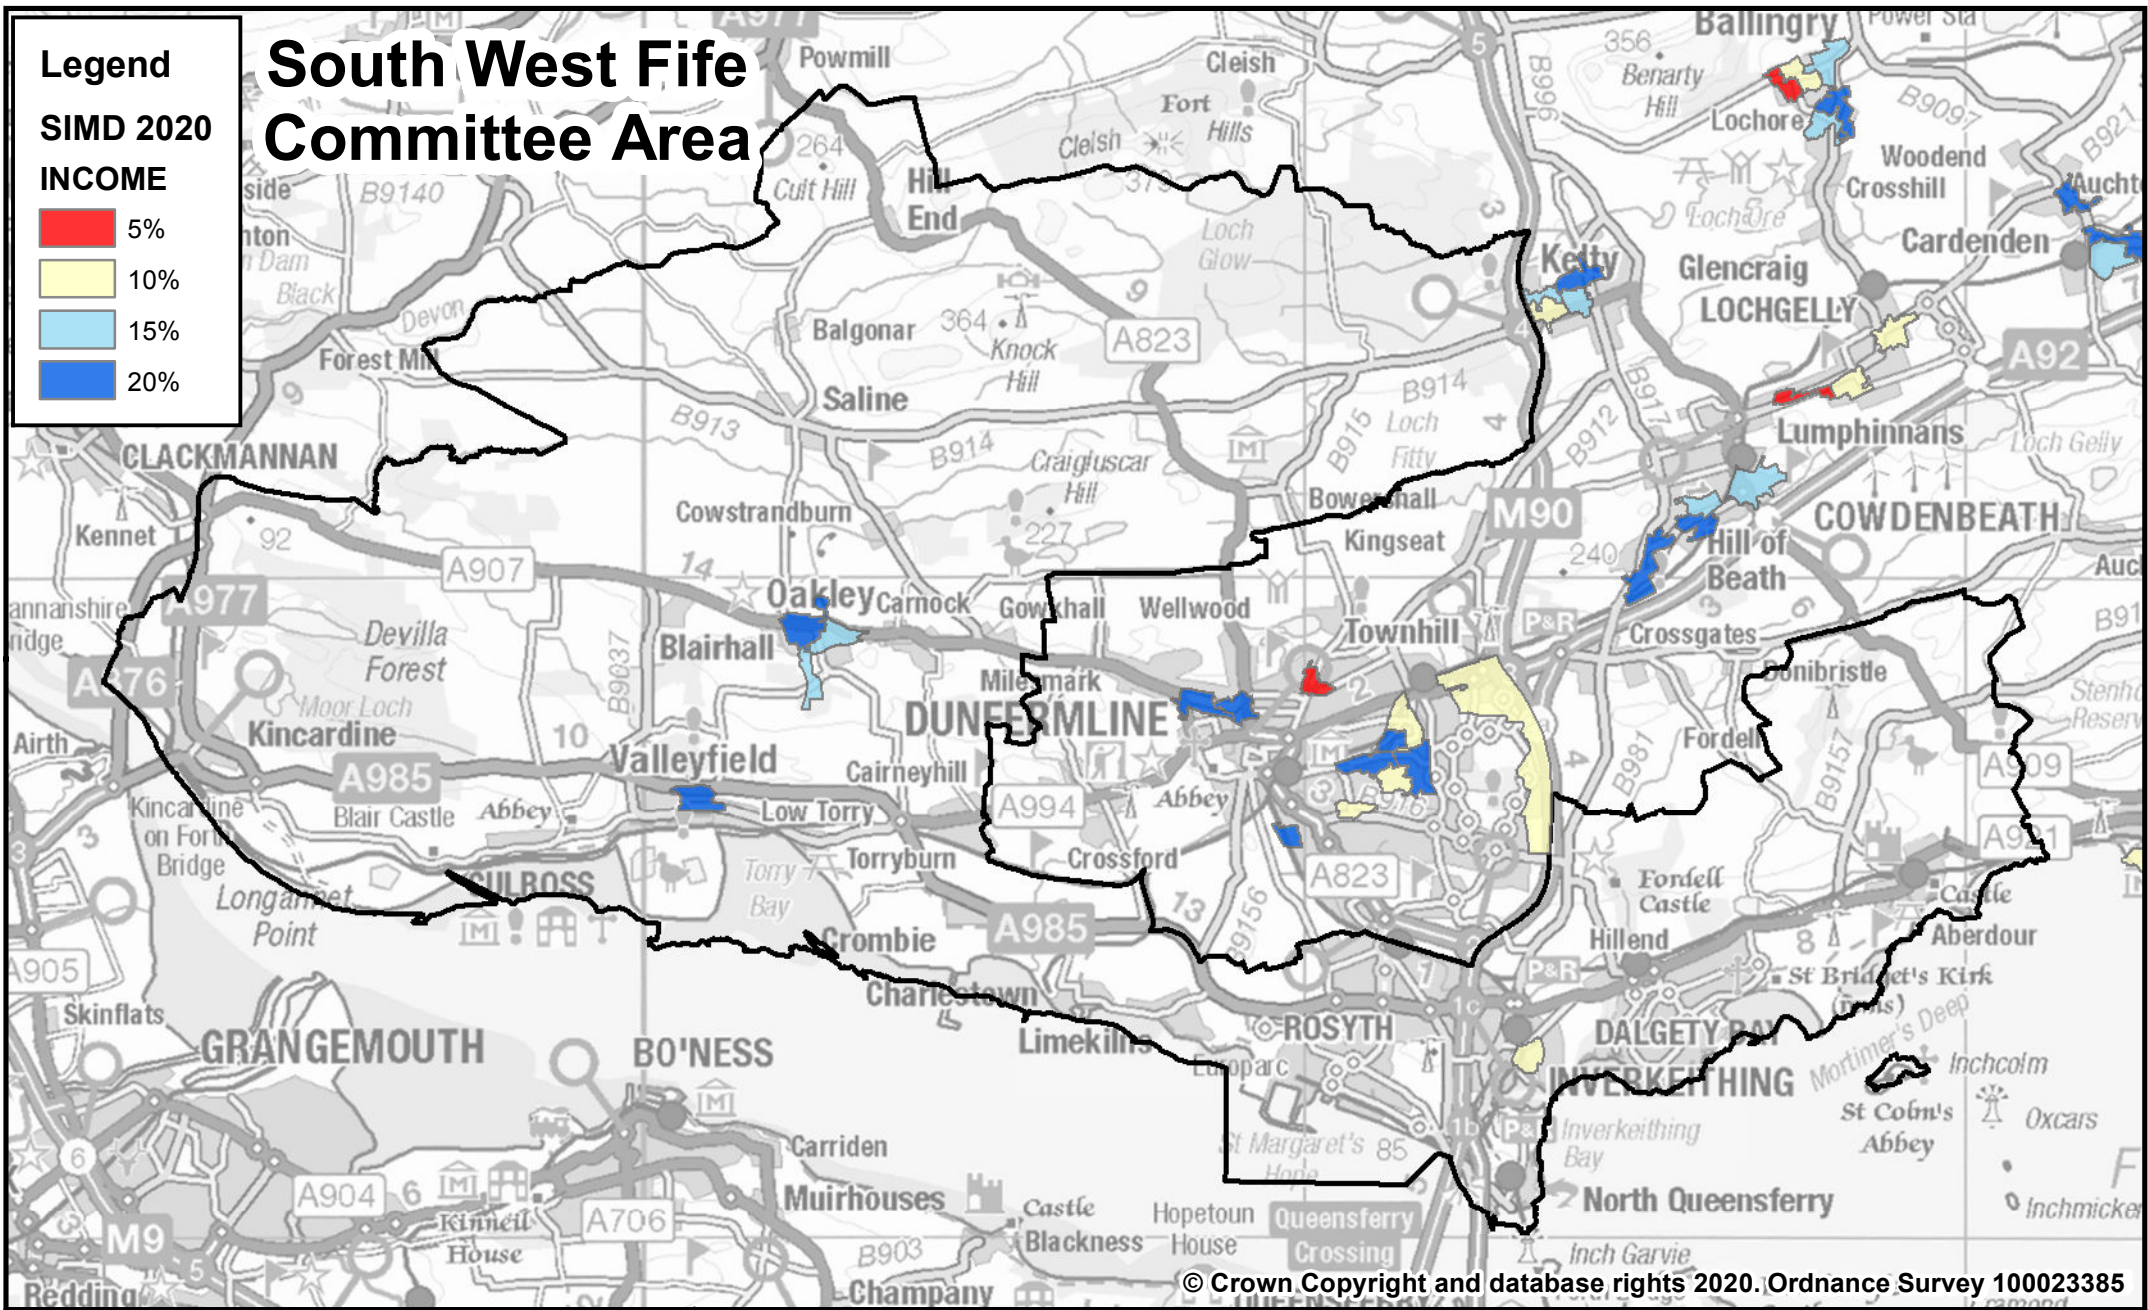

Legend

SIMD 2020

INCOME

- 5%
- 10%
- 15%
- 20%

South West Fife Committee Area

© Crown Copyright and database rights 2020. Ordnance Survey 100023385

The Scottish Index of Multiple Deprivation ranks neighbourhoods across Scotland from 1 (most deprived) to 6976 (least deprived). This map shows areas of Fife in 20% most deprived in Scotland.

Scale: 1:114,607

SIMD 2020 INCOME most deprived

Prepared By: Fife Council Research
Service: Communities and Neighbourhoods
Printing Date: 03 June 2020