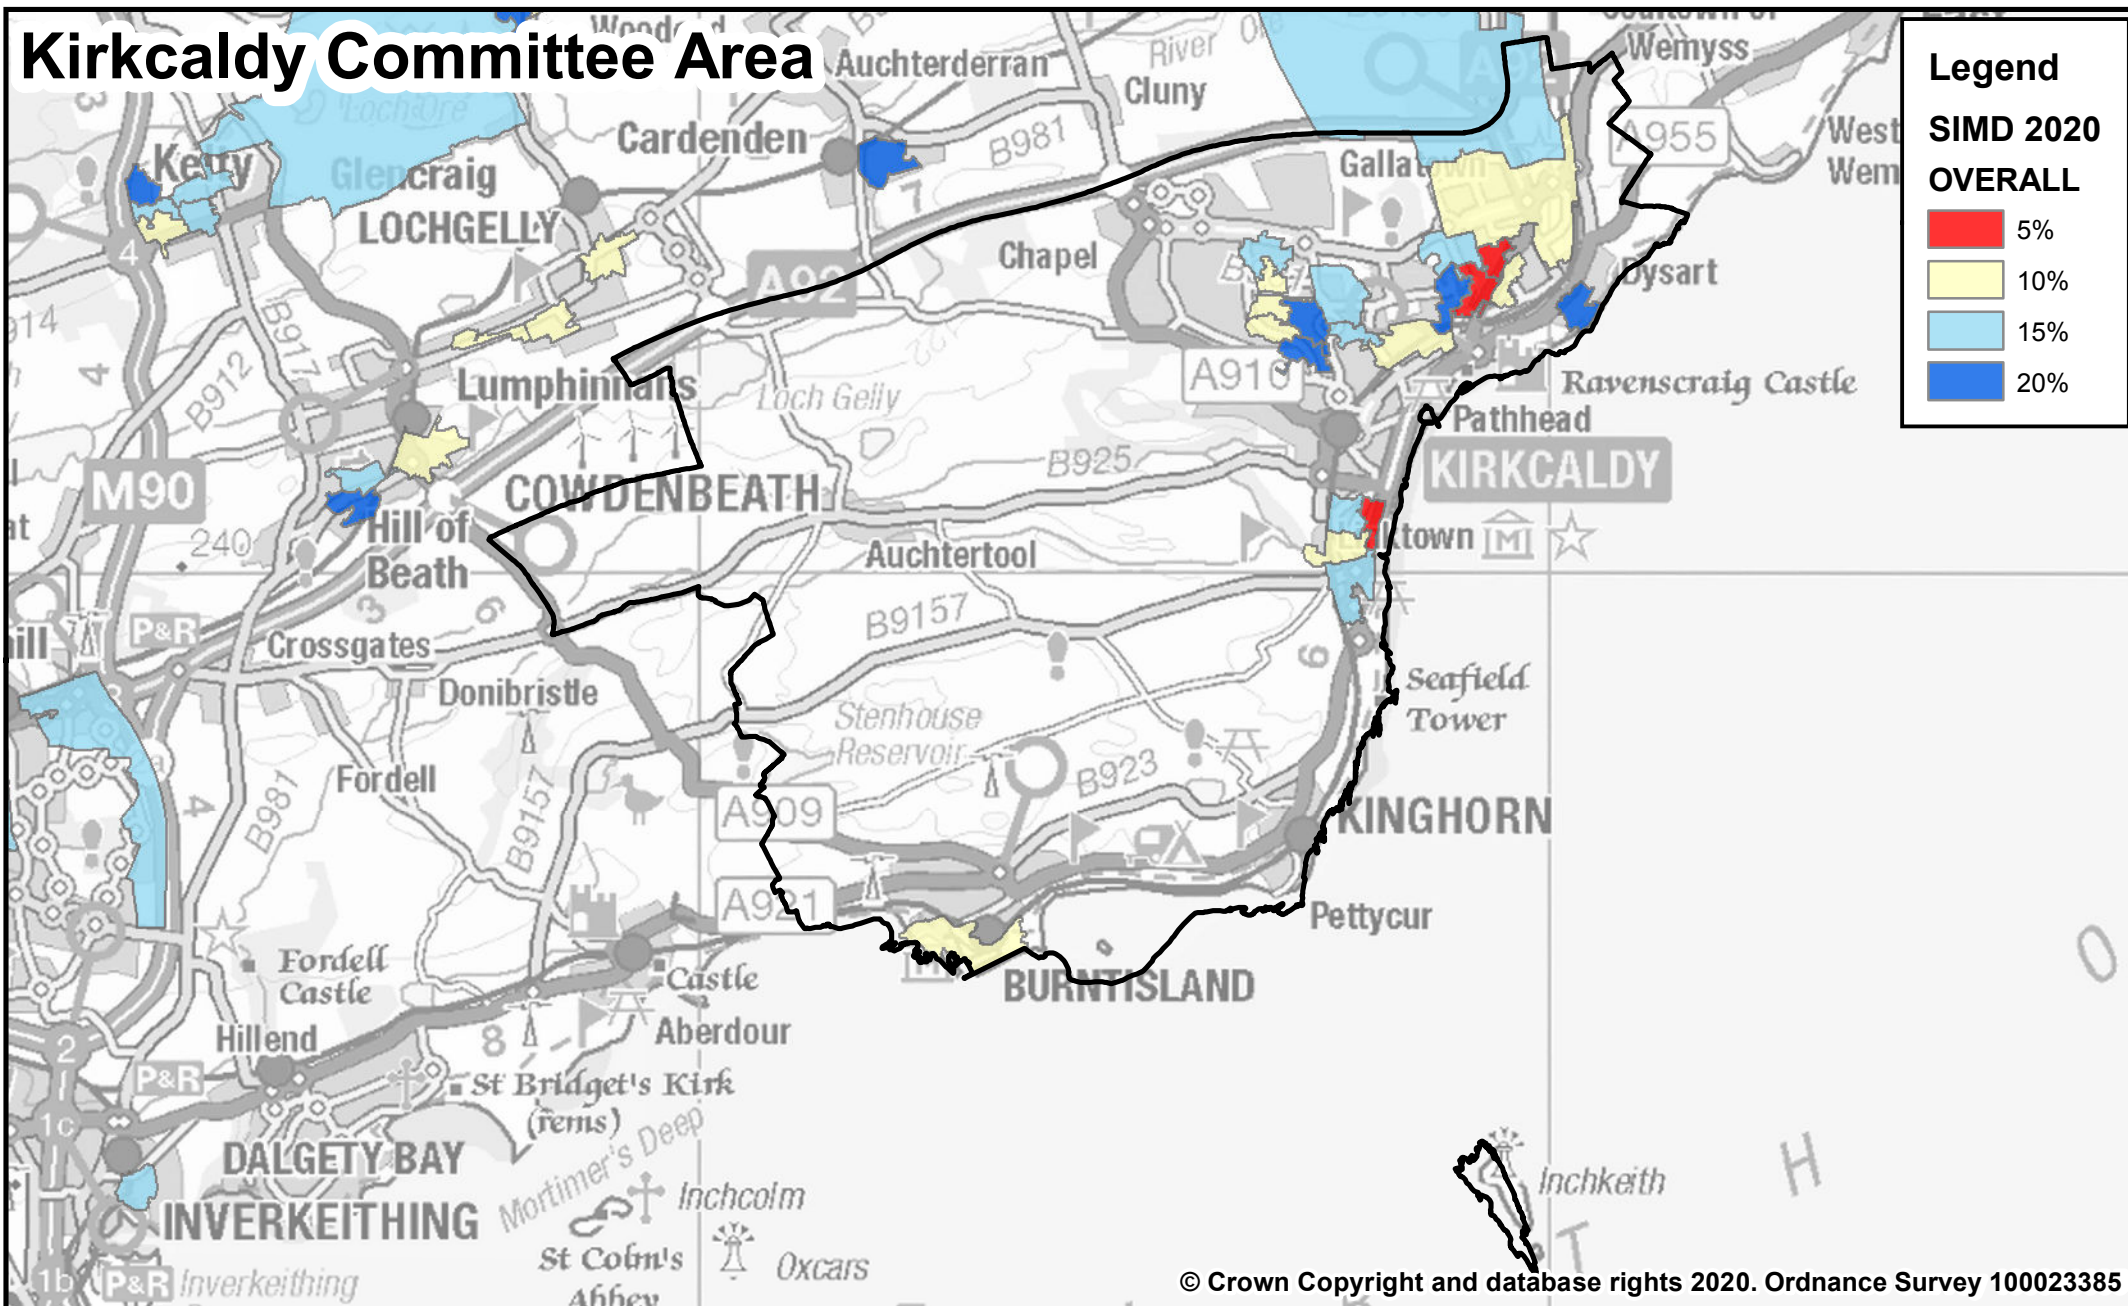

Kirkcaldy Committee Area

© Crown Copyright and database rights 2020. Ordnance Survey 100023385

The Scottish Index of Multiple Deprivation ranks neighbourhoods across Scotland from 1 (most deprived) to 6976 (least deprived). This map shows areas of Fife in 20% most deprived in Scotland.

SIMD 2020 OVERALL most deprived

Prepared By: Fife Council Research
 Service: Communities and Neighbourhoods
 Printing Date: 28 January 2020