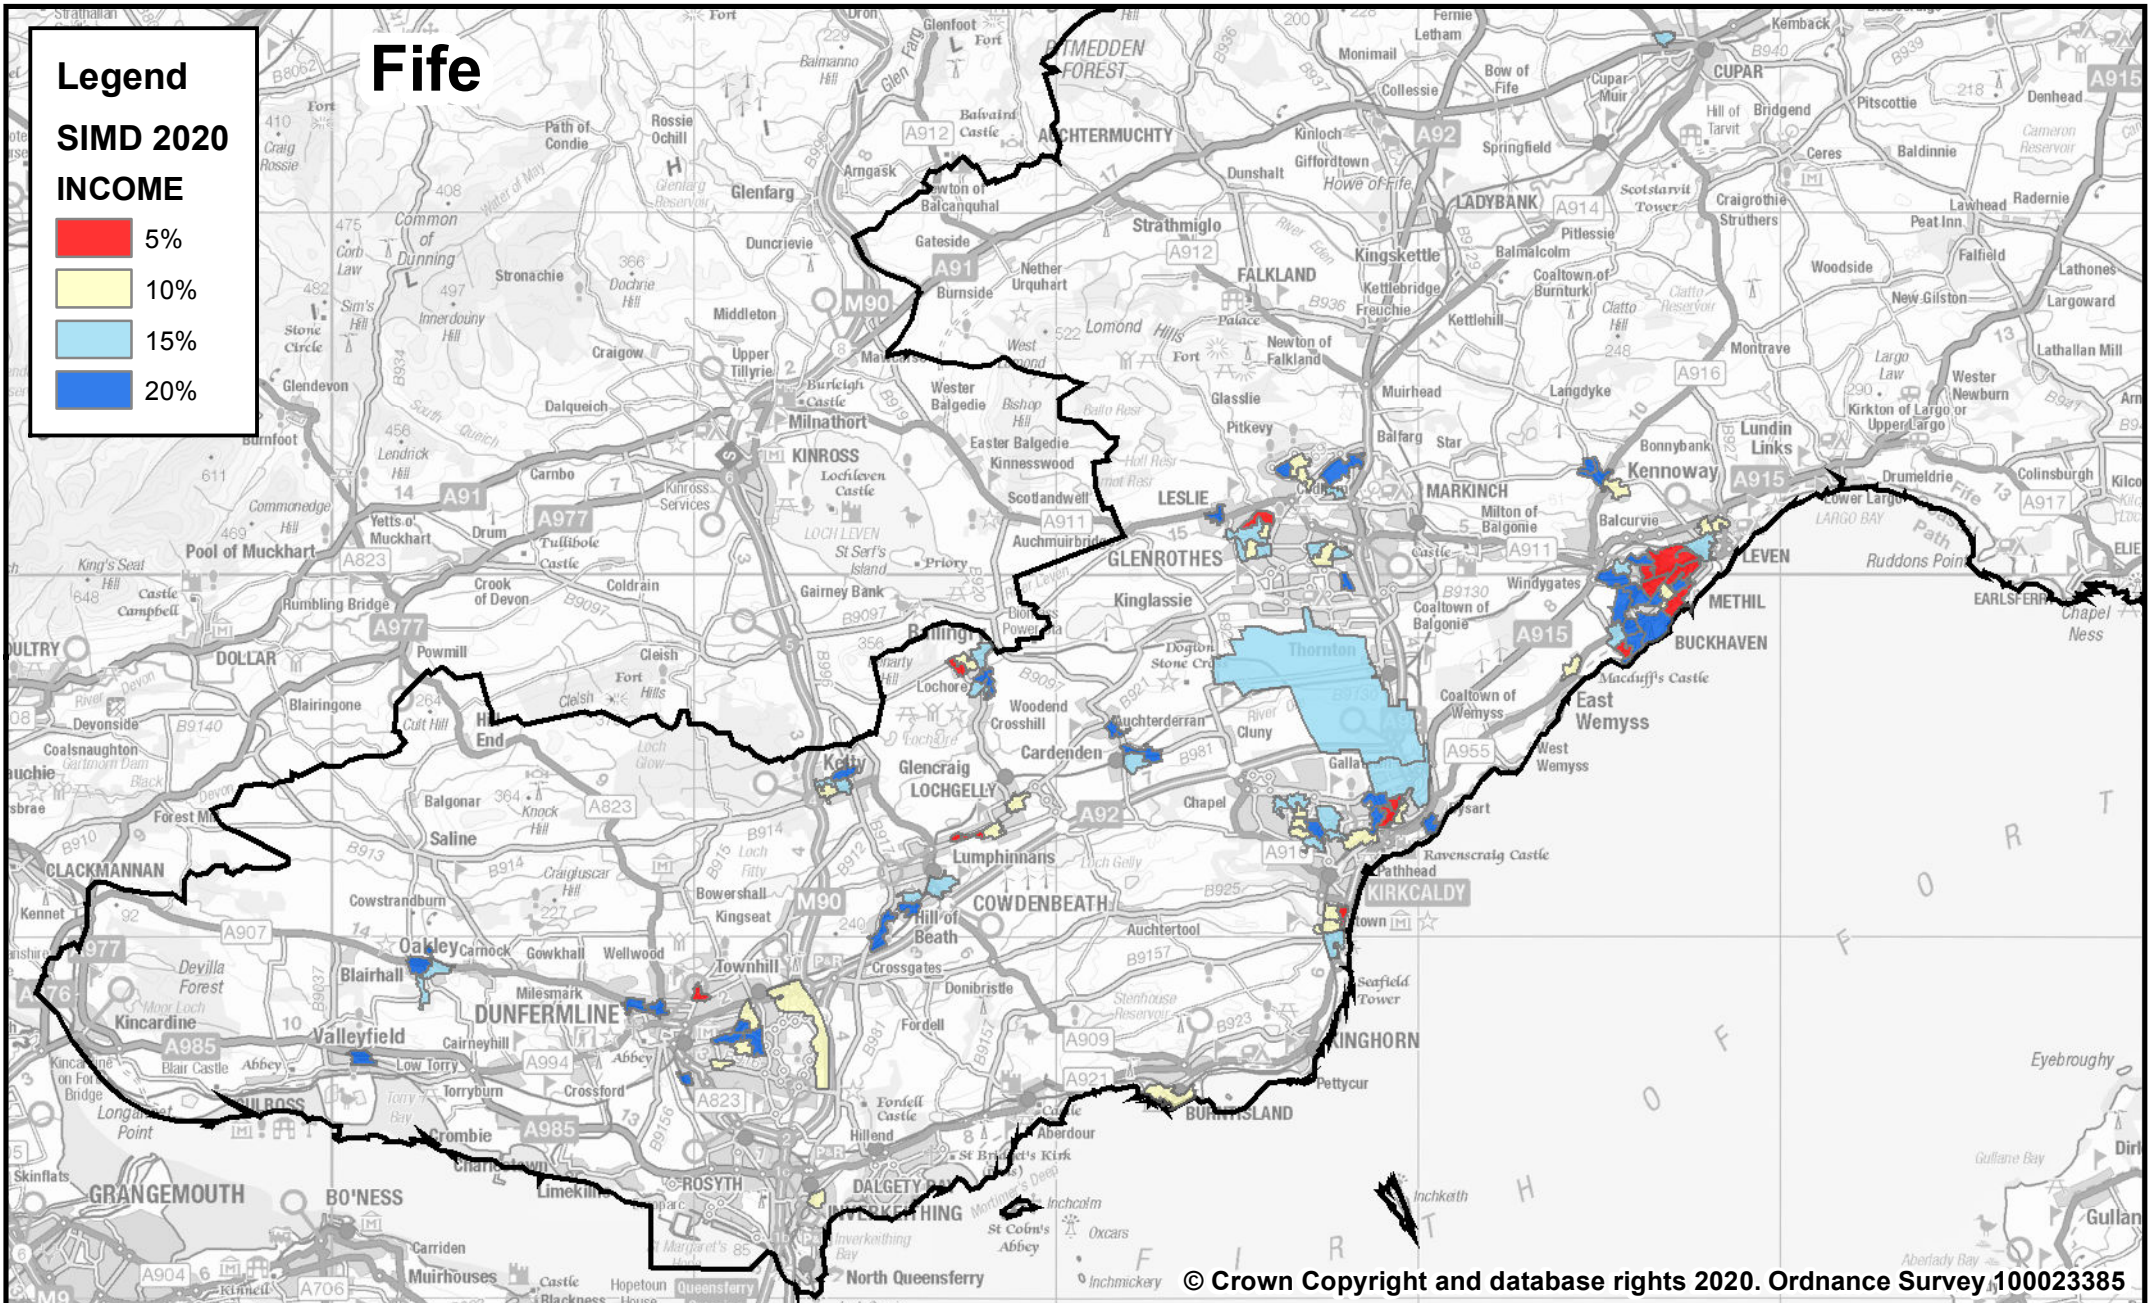

Legend

SIMD 2020 INCOME

- 5%
- 10%
- 15%
- 20%

Fife

© Crown Copyright and database rights 2020. Ordnance Survey, 100023385

The Scottish Index of Multiple Deprivation ranks neighbourhoods across Scotland from 1 (most deprived) to 6976 (least deprived). This map shows areas of Fife in 20% most deprived in Scotland.

N
Scale: 1:209,114

SIMD 2020 INCOME most deprived

Prepared By: Fife Council Research
Service: Communities and Neighbourhoods
Printing Date: 03 June 2020