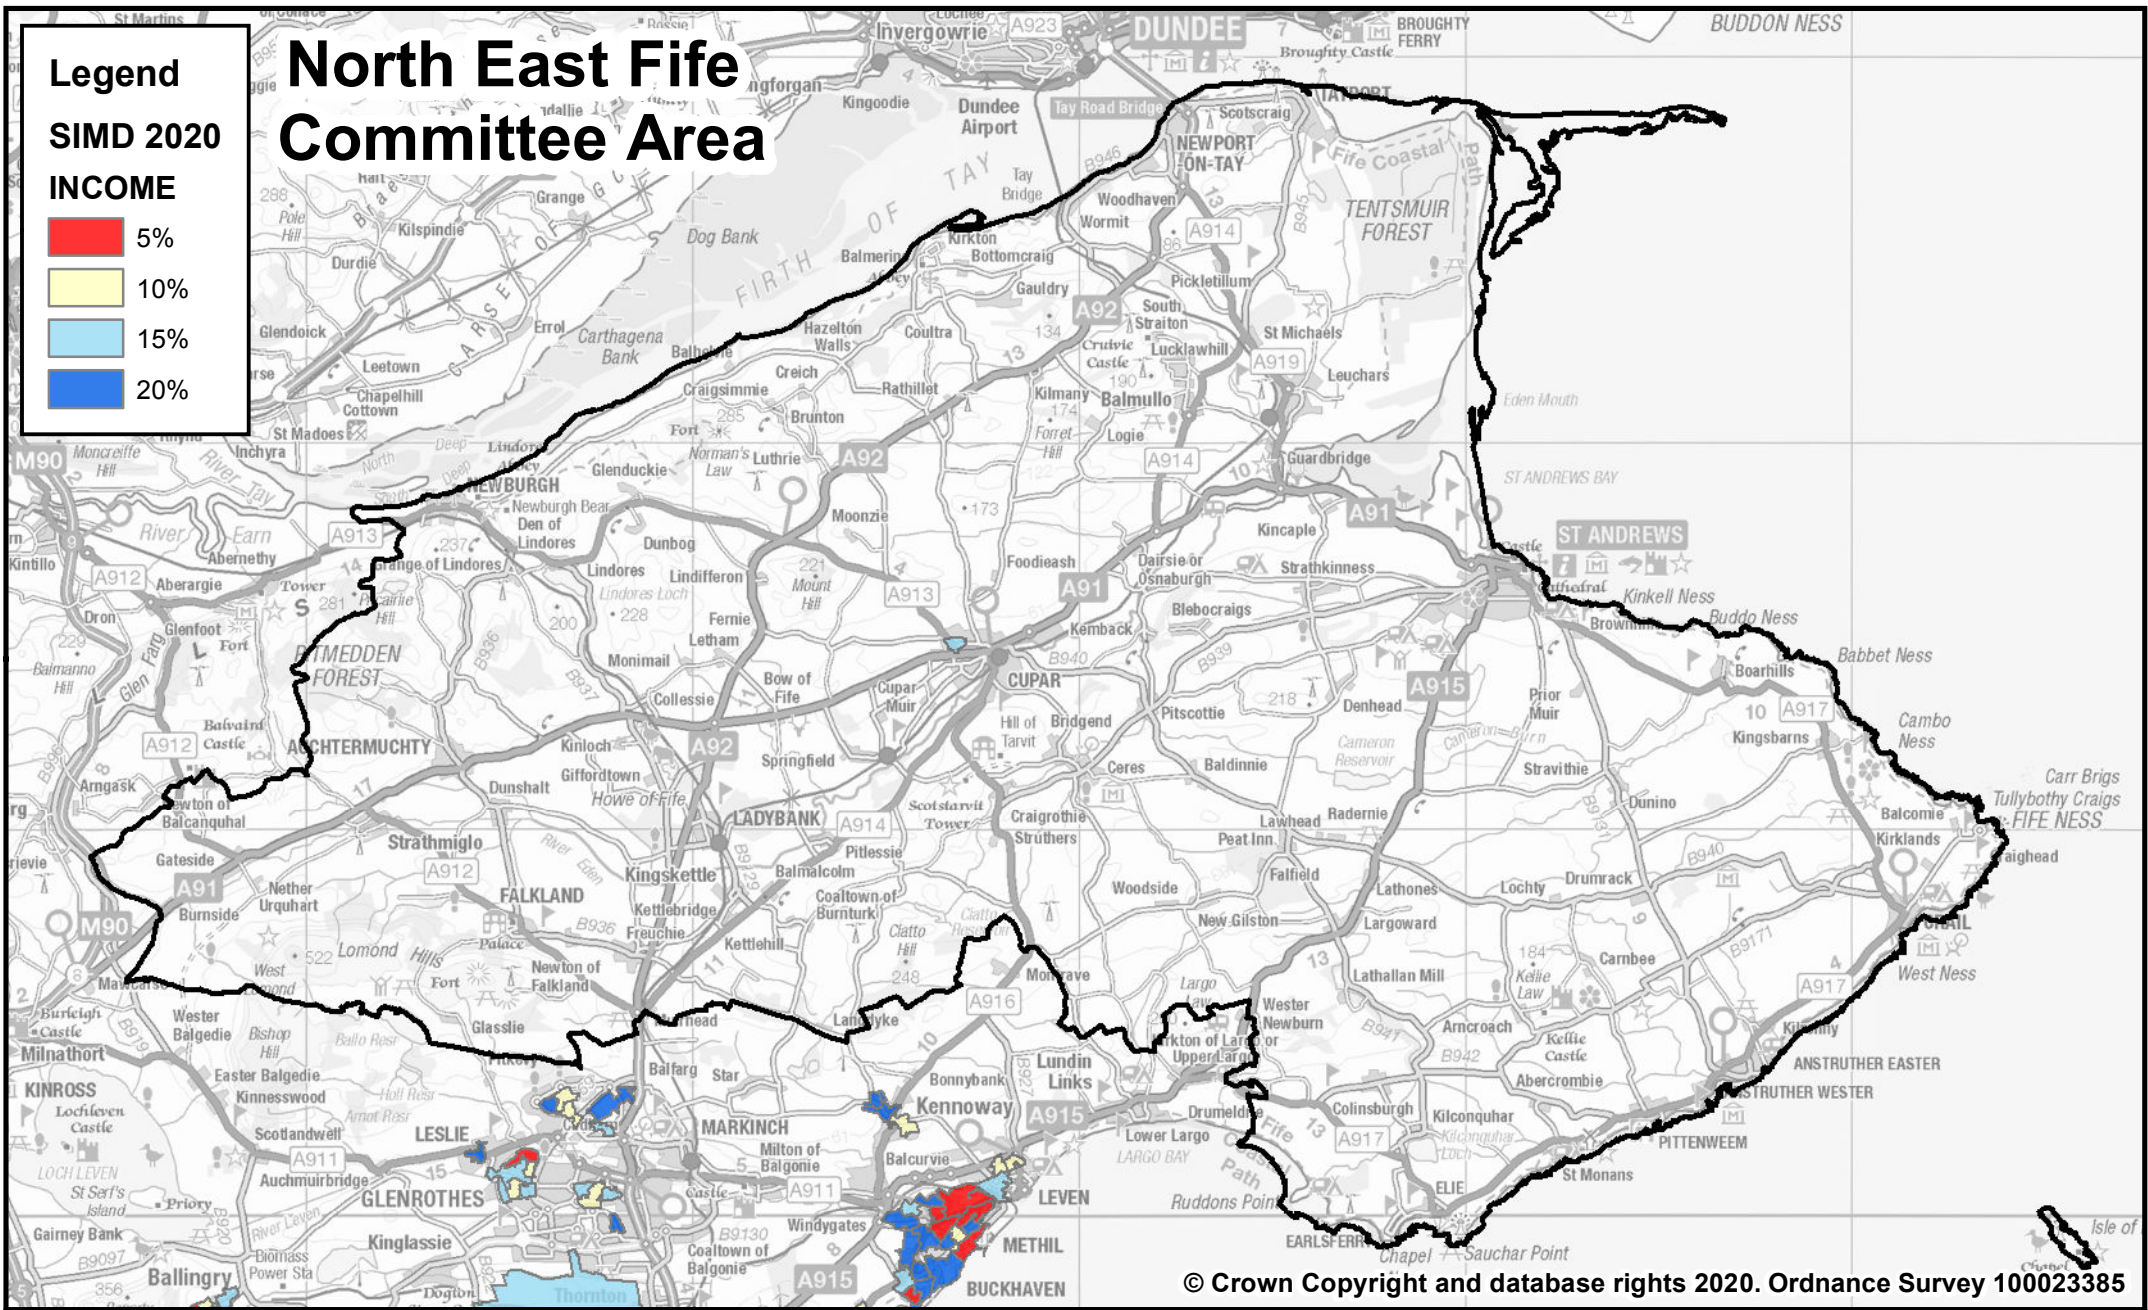

Legend

SIMD 2020

INCOME

North East Fife Committee Area

© Crown Copyright and database rights 2020. Ordnance Survey 100023385

The Scottish Index of Multiple Deprivation ranks neighbourhoods across Scotland from 1 (most deprived) to 6976 (least deprived). This map shows areas of Fife in 20% most deprived in Scotland.