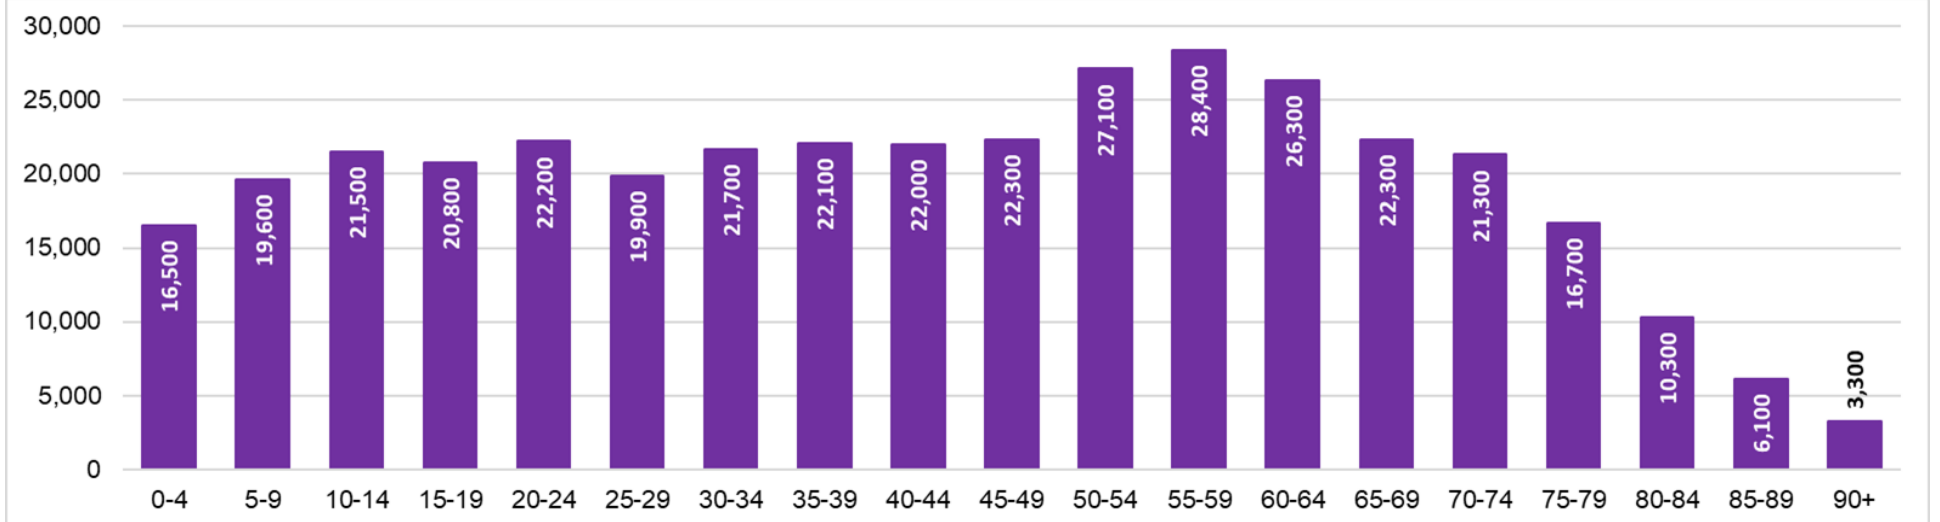

TOTAL POPULATION

Age Distribution

Breakdown by Key Age Groups

	Number of People	% of Population
0-14 years	57,600	15.6%
15-64 years	232,800	62.9%
65+ years	80,000	21.6%

Breakdown by Sex

FEMALES	190,900	51.5%
MALES	179,500	48.5%