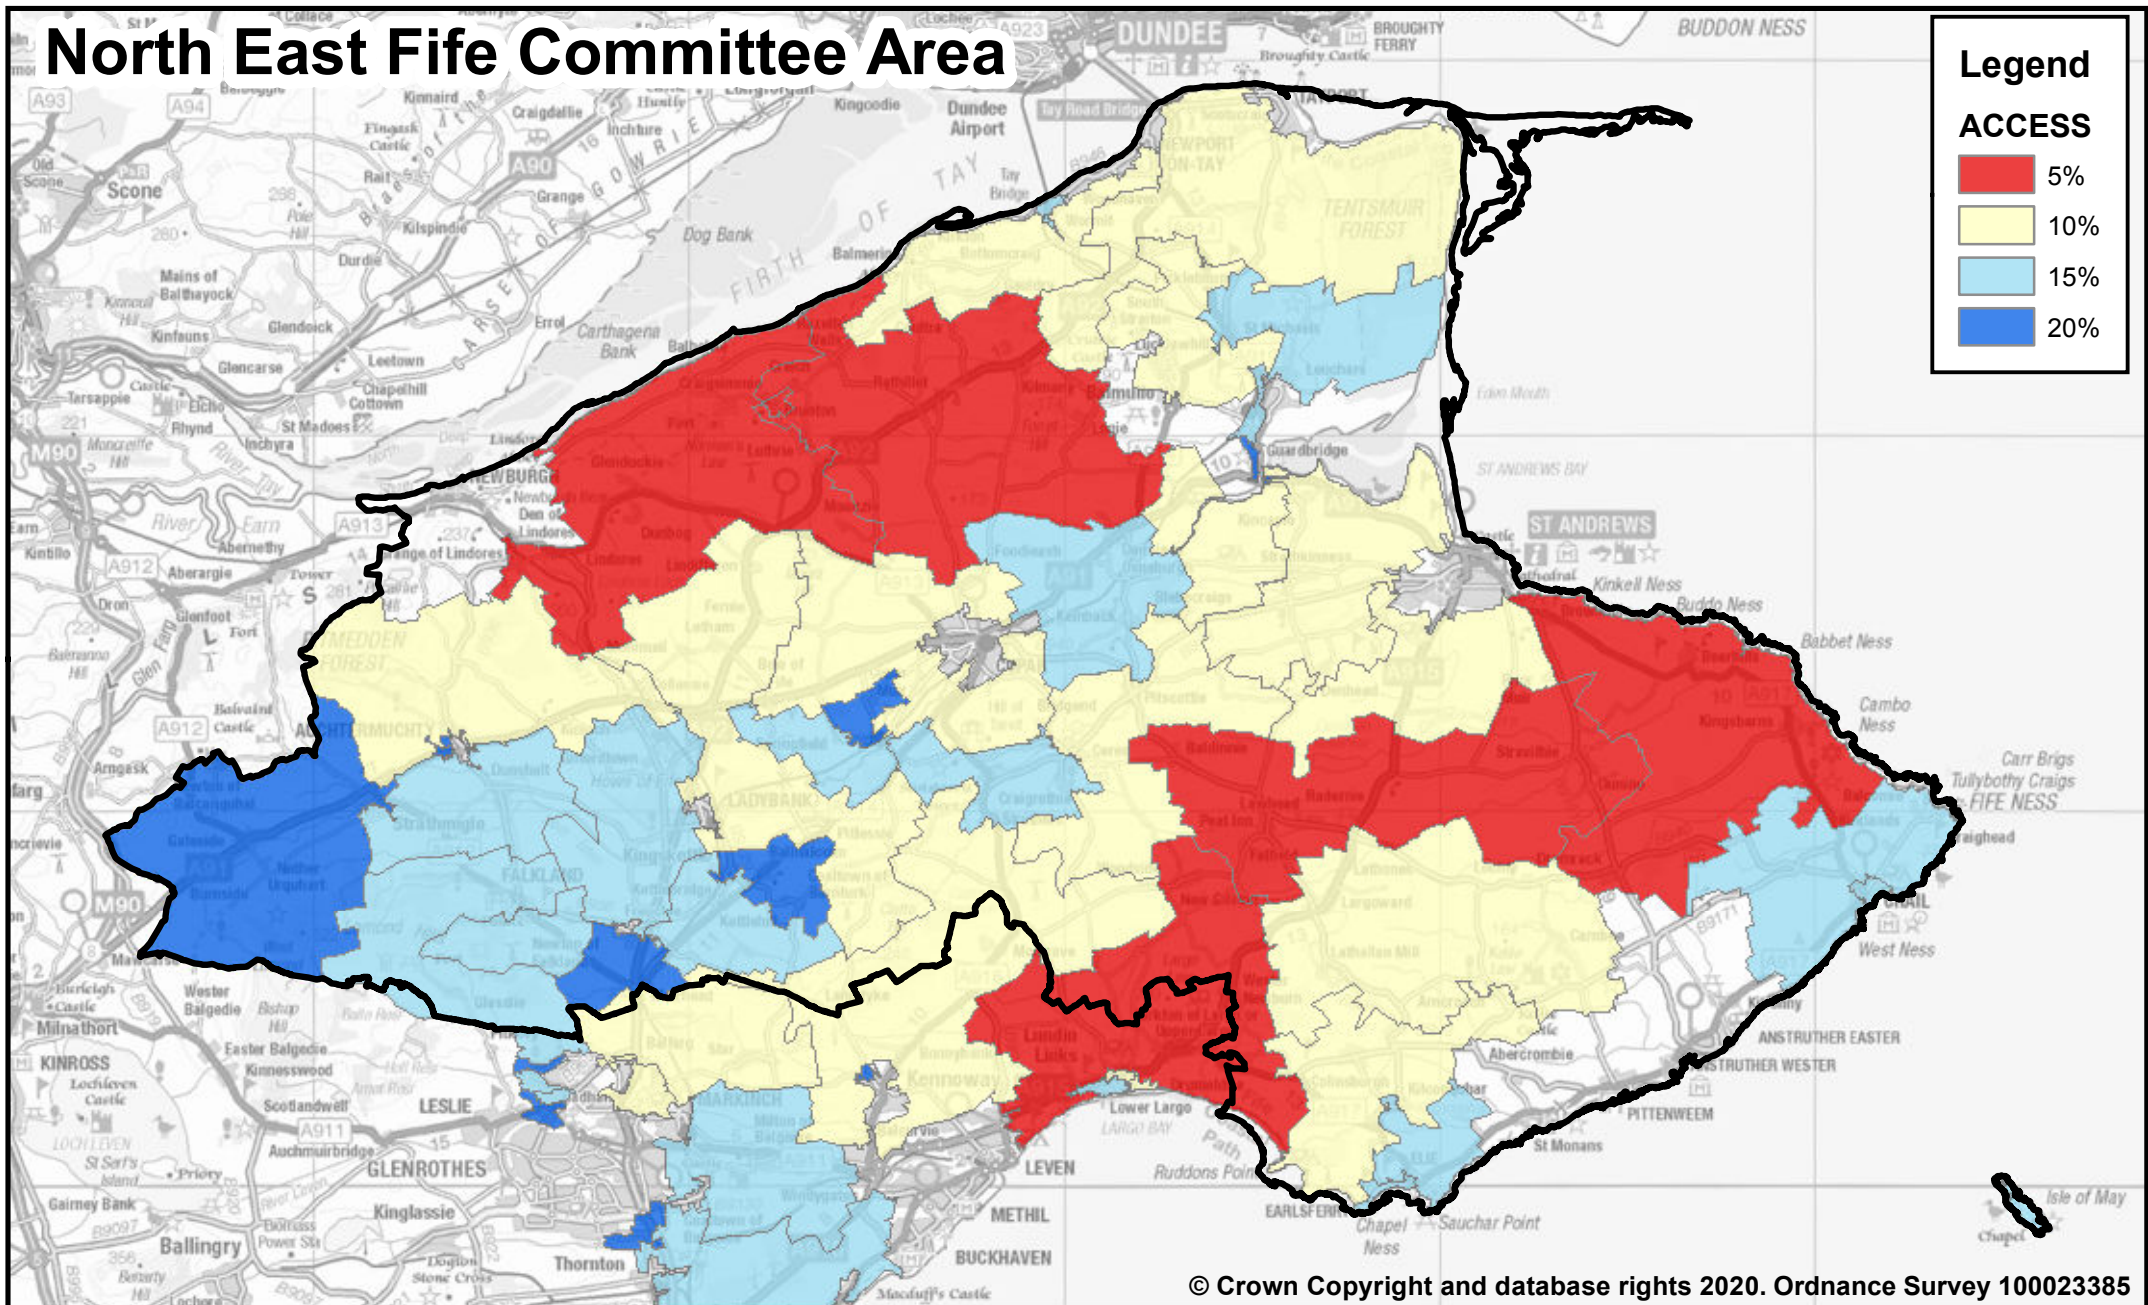

North East Fife Committee Area

© Crown Copyright and database rights 2020. Ordnance Survey 100023385

The Scottish Index of Multiple Deprivation ranks neighbourhoods across Scotland from 1 (most deprived) to 6976 (least deprived). This map shows areas of Fife in 20% most deprived in Scotland.

N

 Scale: 1:202,069

SIMD 2020 ACCESS most deprived
 Prepared By: Fife Council Research
 Service: Communities and Neighbourhoods
 Printing Date: 17 February 2020