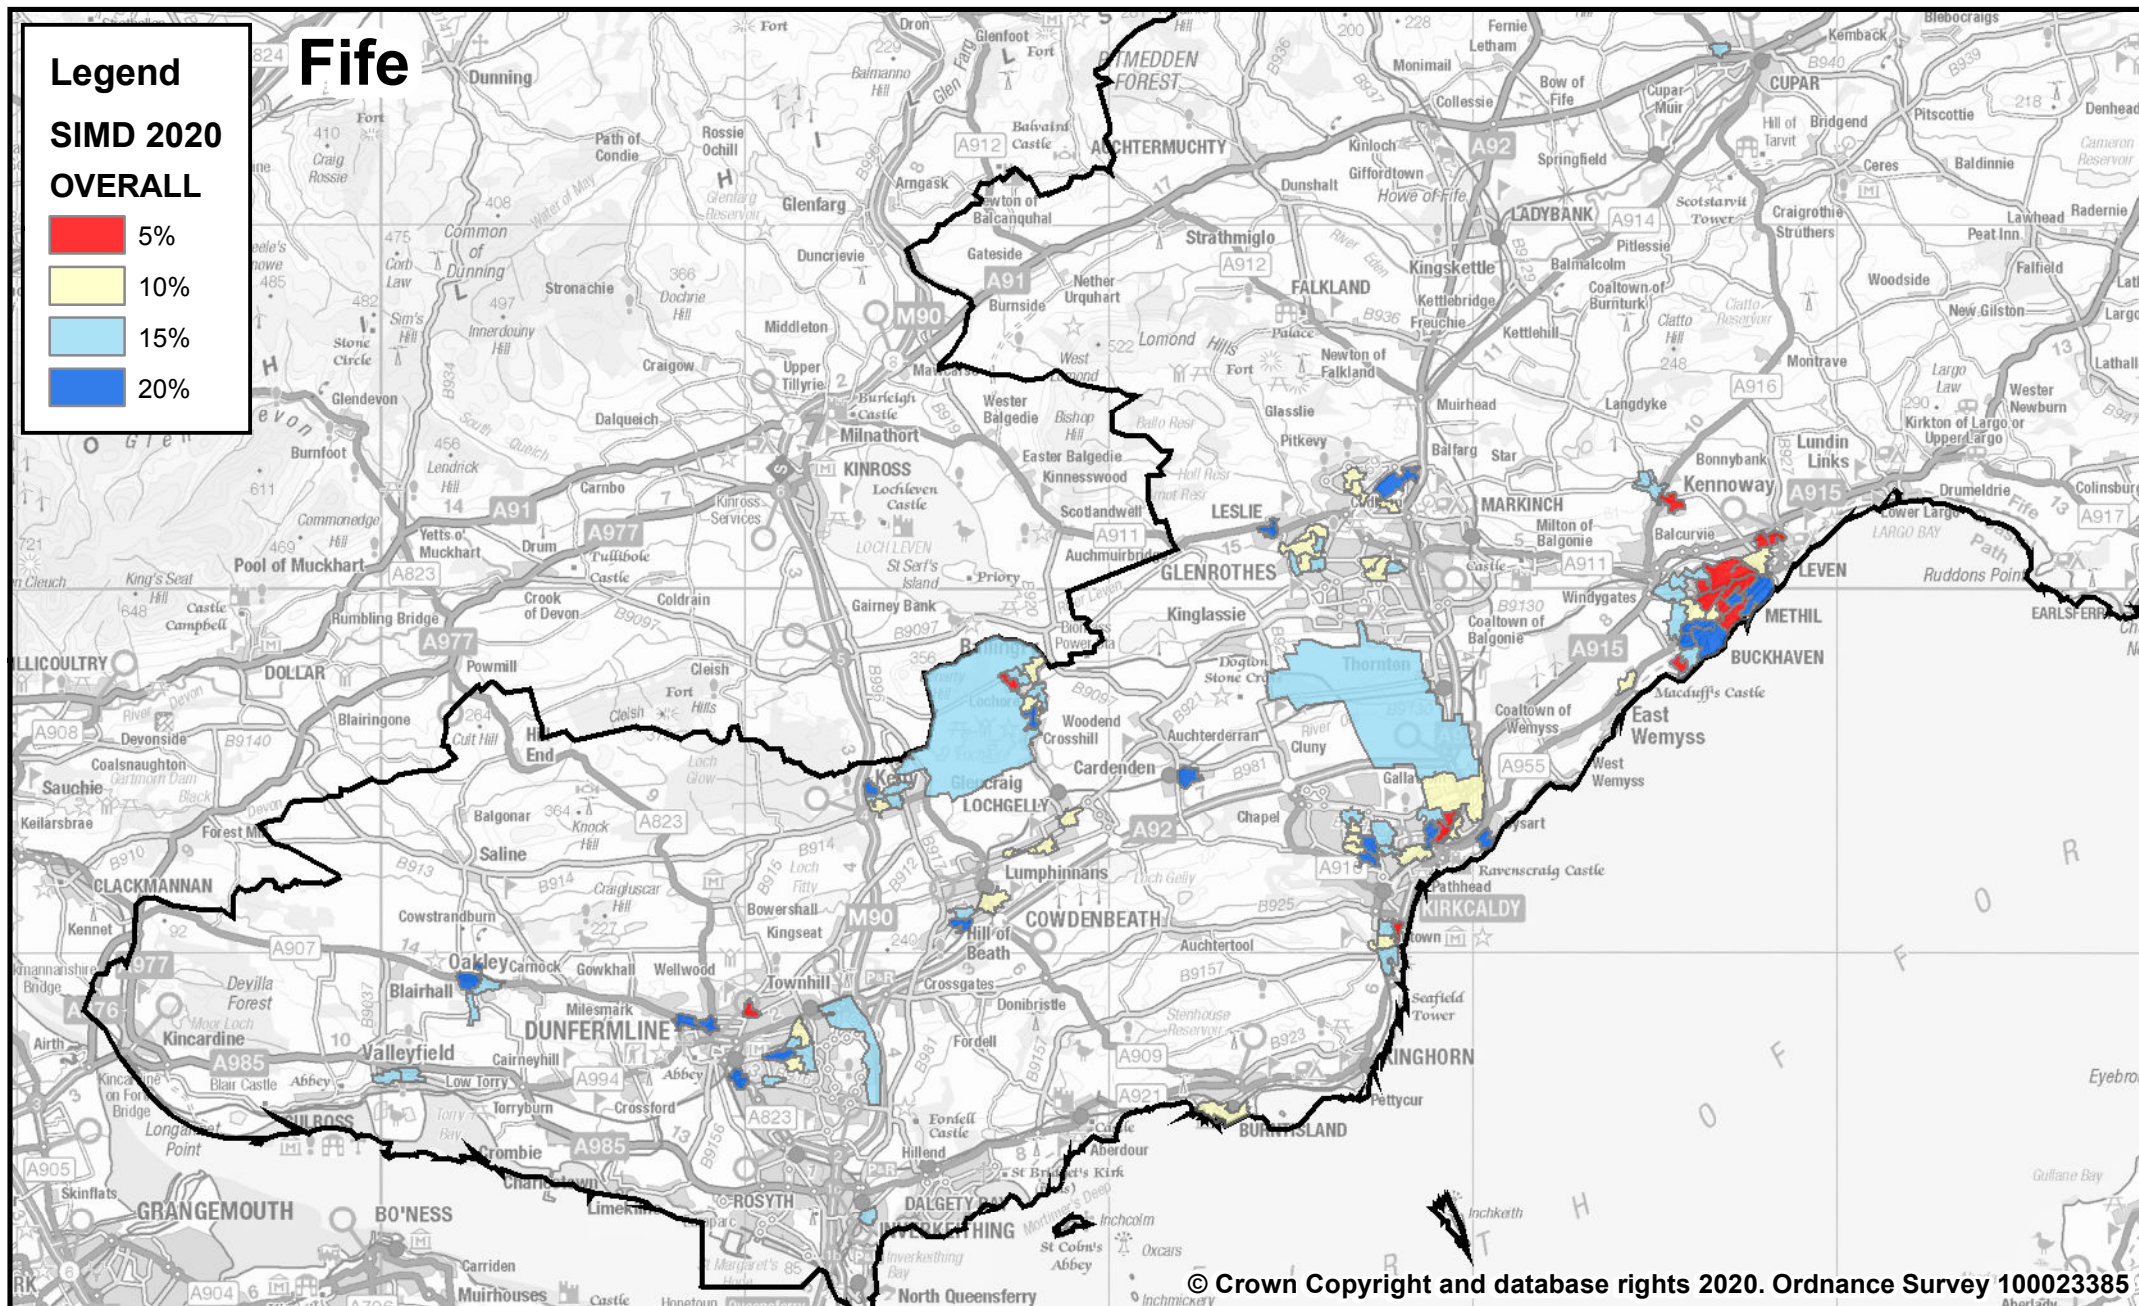

# Legend

## SIMD 2020

# Fife

© Crown Copyright and database rights 2020. Ordnance Survey 100023385

The Scottish Index of Multiple Deprivation ranks neighbourhoods across Scotland from 1 (most deprived) to 6976 (least deprived). This map shows areas of Fife in 20% most deprived in Scotland.