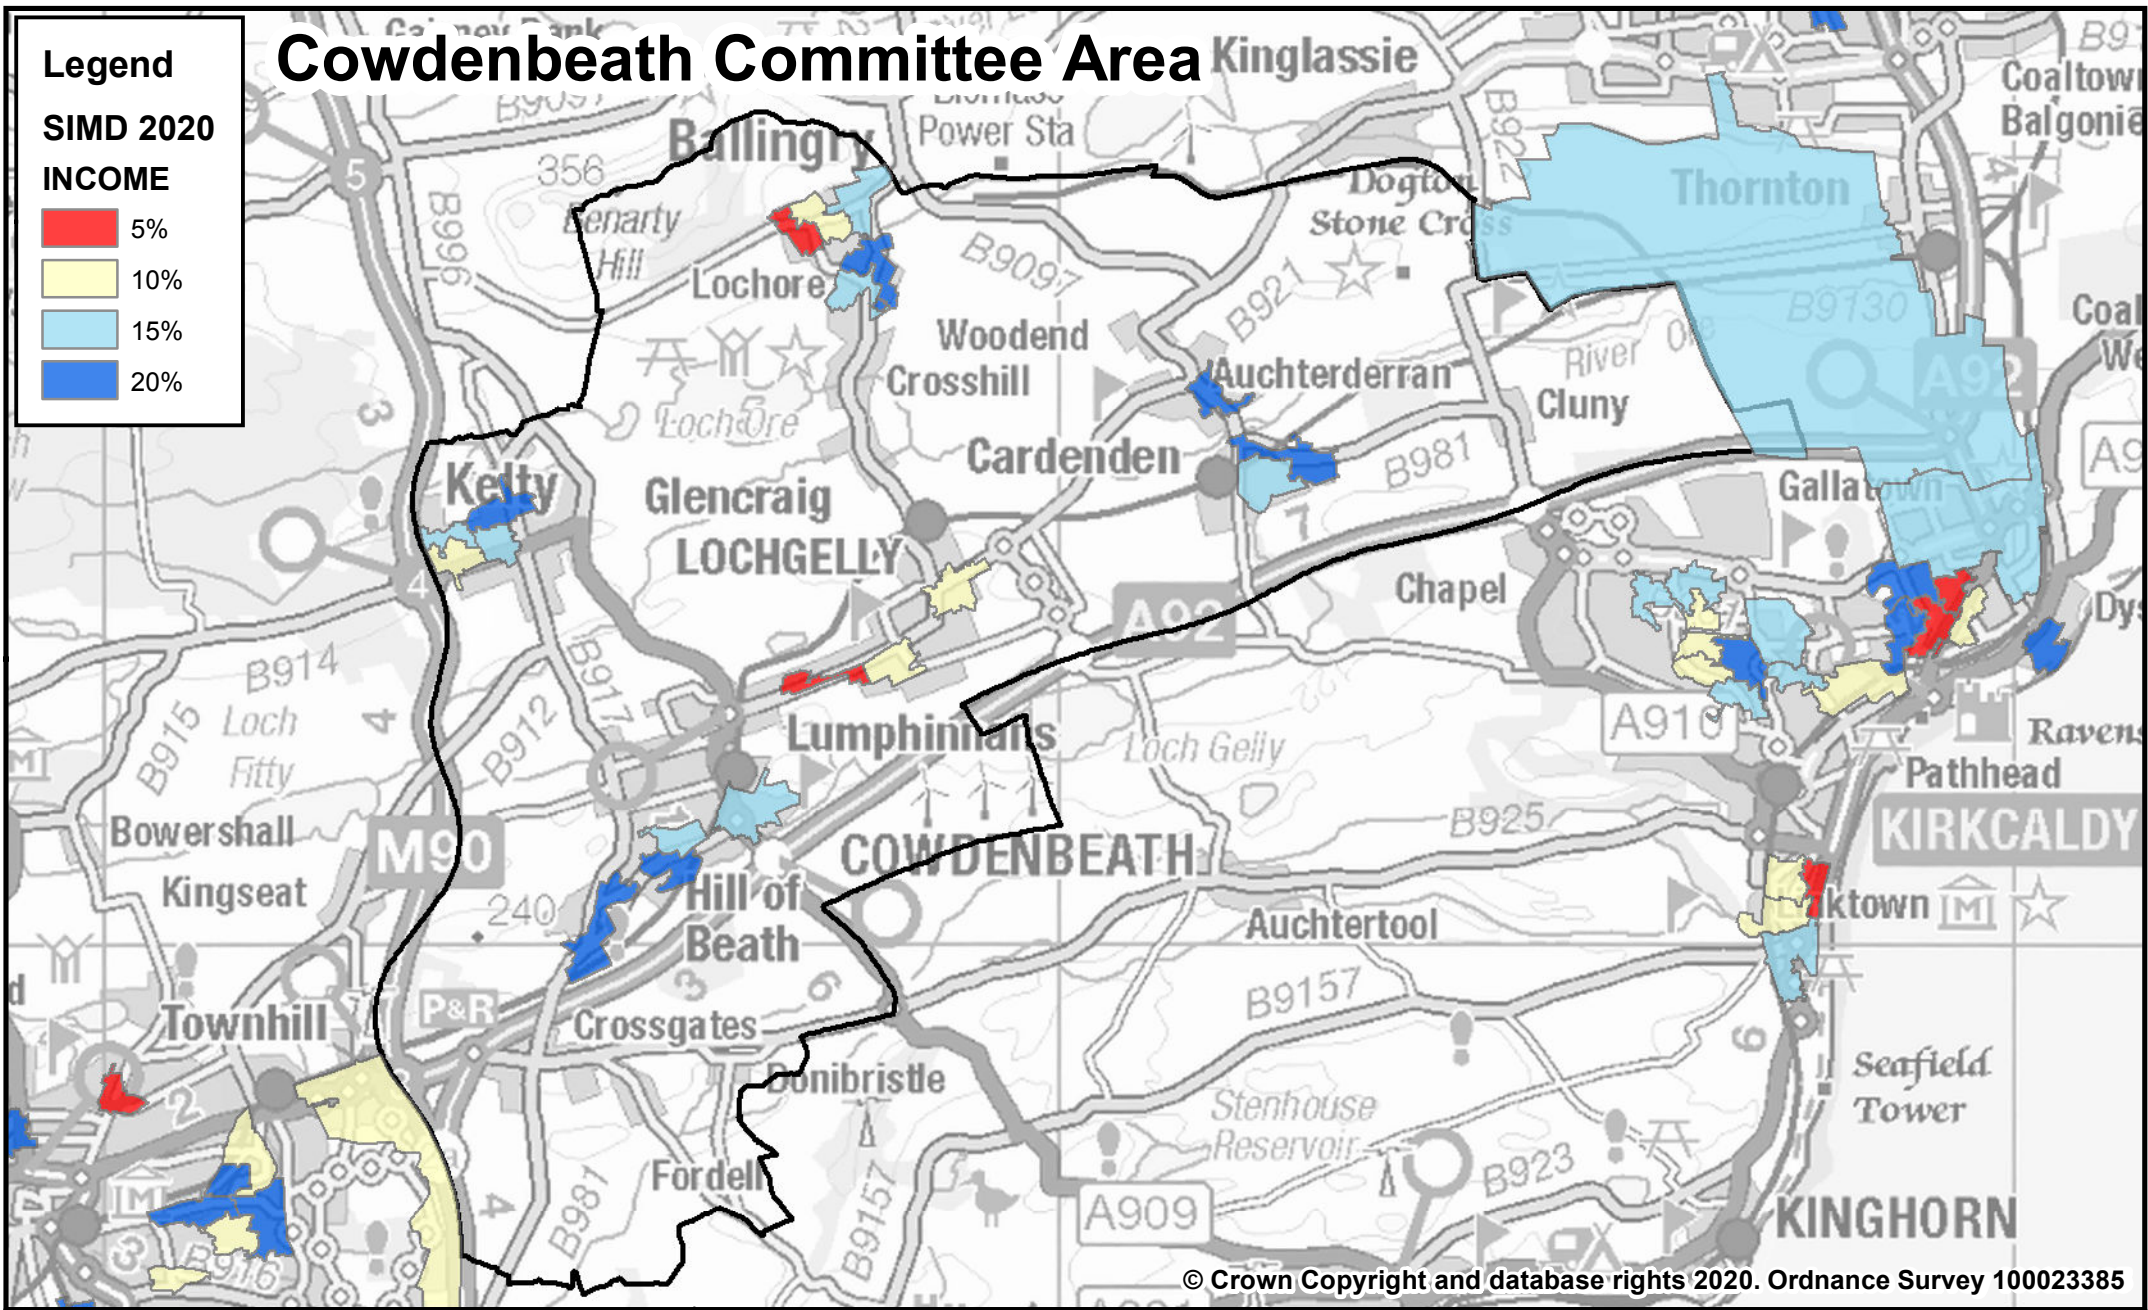

Cowdenbeath Committee Area

Legend

SIMD 2020

INCOME

© Crown Copyright and database rights 2020. Ordnance Survey 100023385

The Scottish Index of Multiple Deprivation ranks neighbourhoods across Scotland from 1 (most deprived) to 6976 (least deprived). This map shows areas of Fife in 20% most deprived in Scotland.

SIMD 2020 INCOME most deprived

Prepared By: Fife Council Research
 Service: Communities and Neighbourhoods
 Printing Date: 03 June 2020