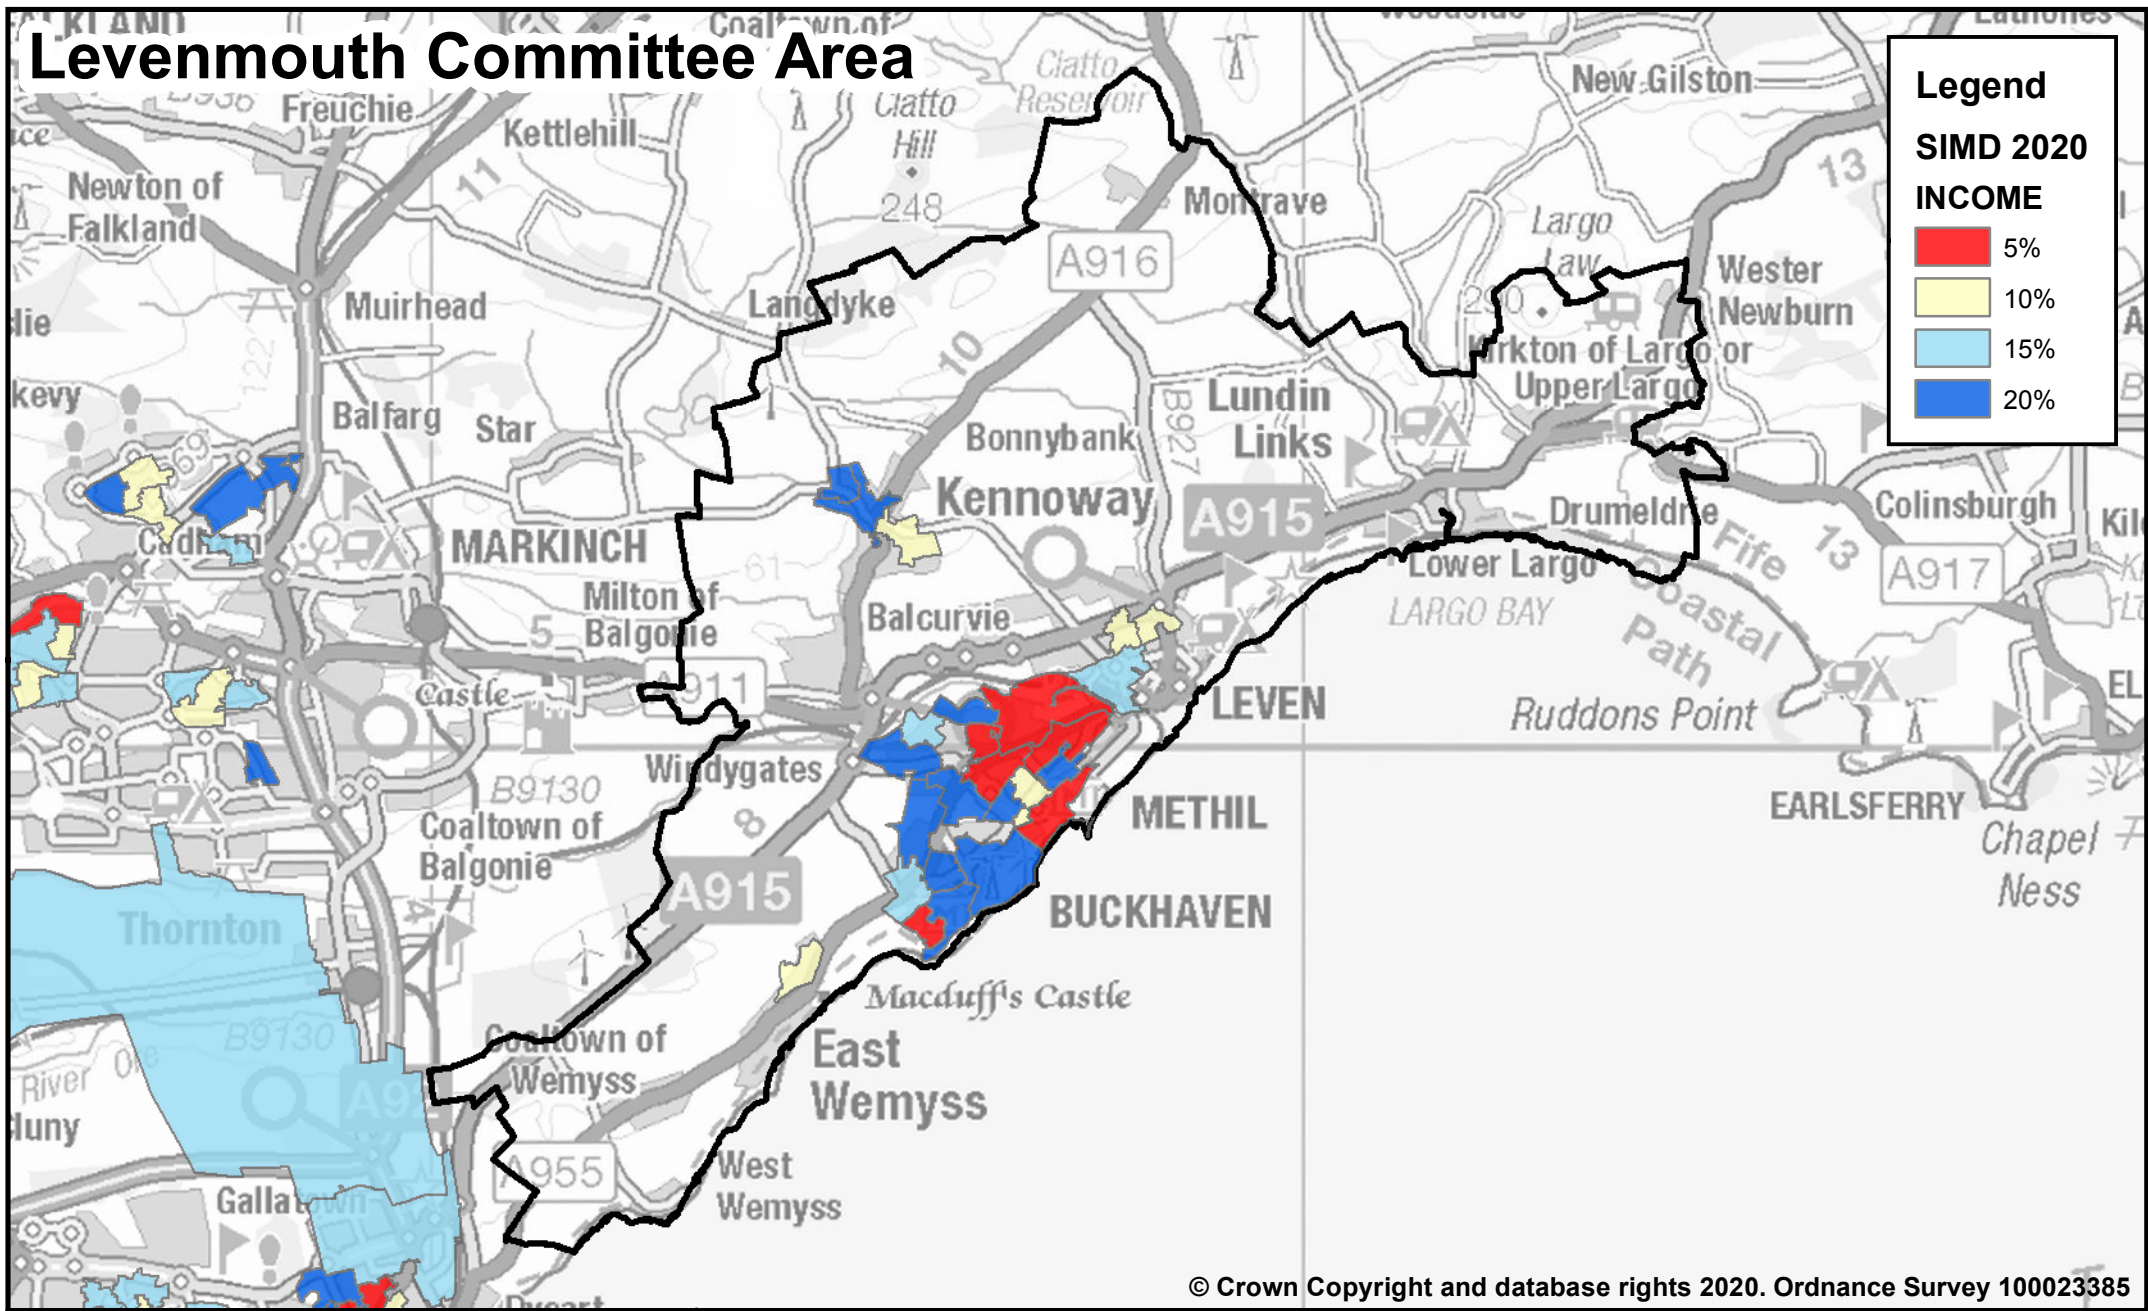

Levenmouth Committee Area

© Crown Copyright and database rights 2020. Ordnance Survey 100023385

The Scottish Index of Multiple Deprivation ranks neighbourhoods across Scotland from 1 (most deprived) to 6976 (least deprived). This map shows areas of Fife in 20% most deprived in Scotland.

N

 Scale: 1:86,836

SIMD 2020 INCOME most deprived

Prepared By: Fife Council Research
Service: Communities and Neighbourhoods
Printing Date: 03 June 2020