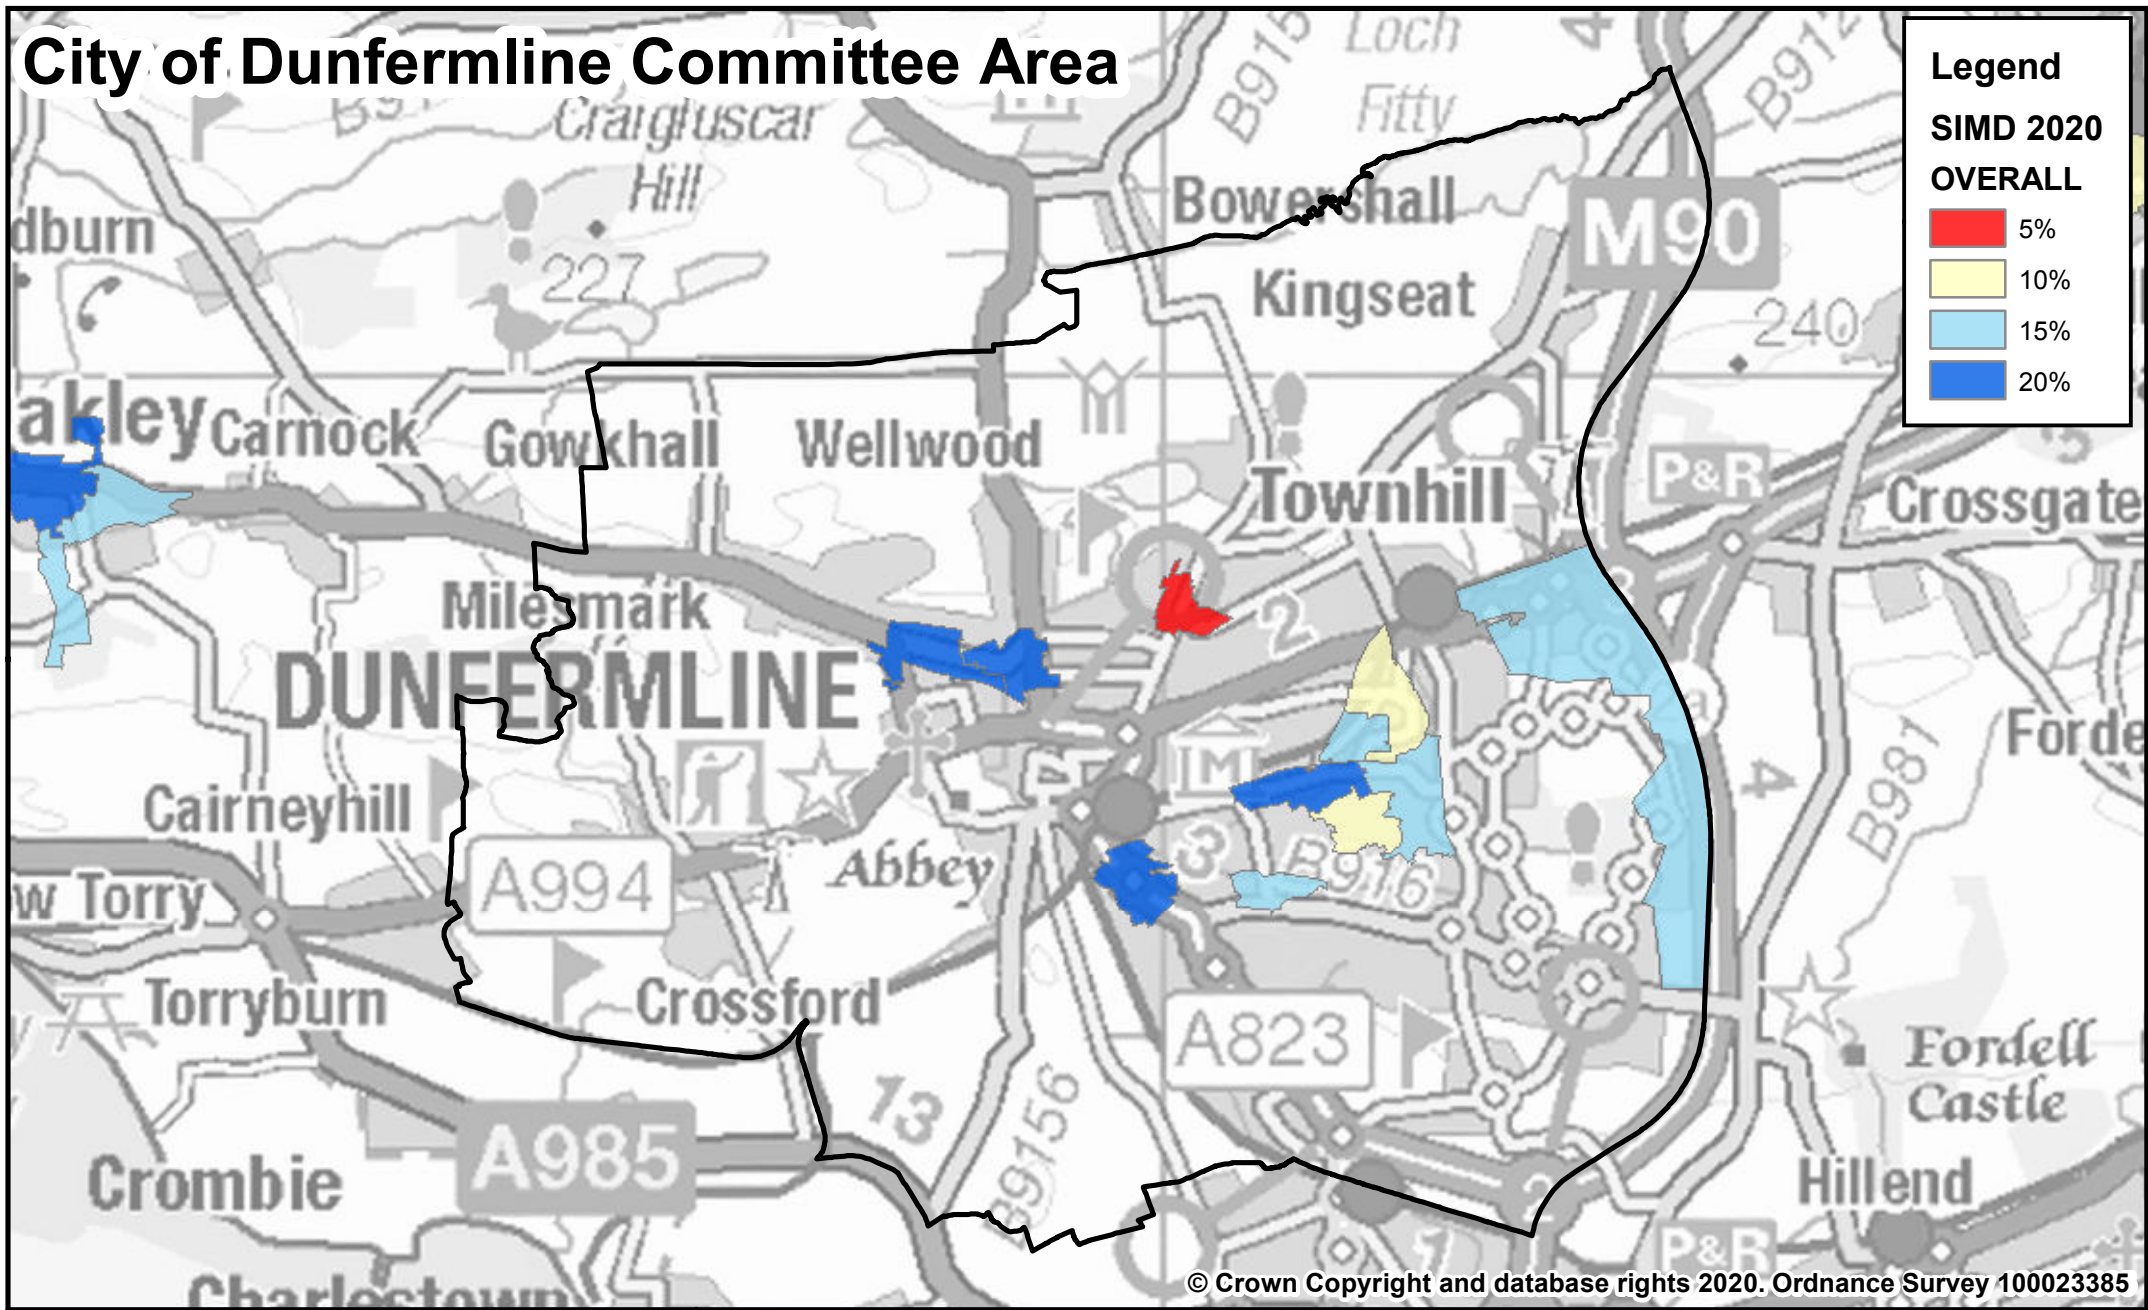

# City of Dunfermline Committee Area

© Crown Copyright and database rights 2020. Ordnance Survey 100023385

The Scottish Index of Multiple Deprivation ranks neighbourhoods across Scotland from 1 (most deprived) to 6976 (least deprived). This map shows areas of Fife in 20% most deprived in Scotland.

N  
  
 Scale: 1:51,562

## SIMD 2020 OVERALL most deprived

**Prepared By:** Fife Council Research  
**Service:** Communities and Neighbourhoods  
**Printing Date:** 28 January 2020