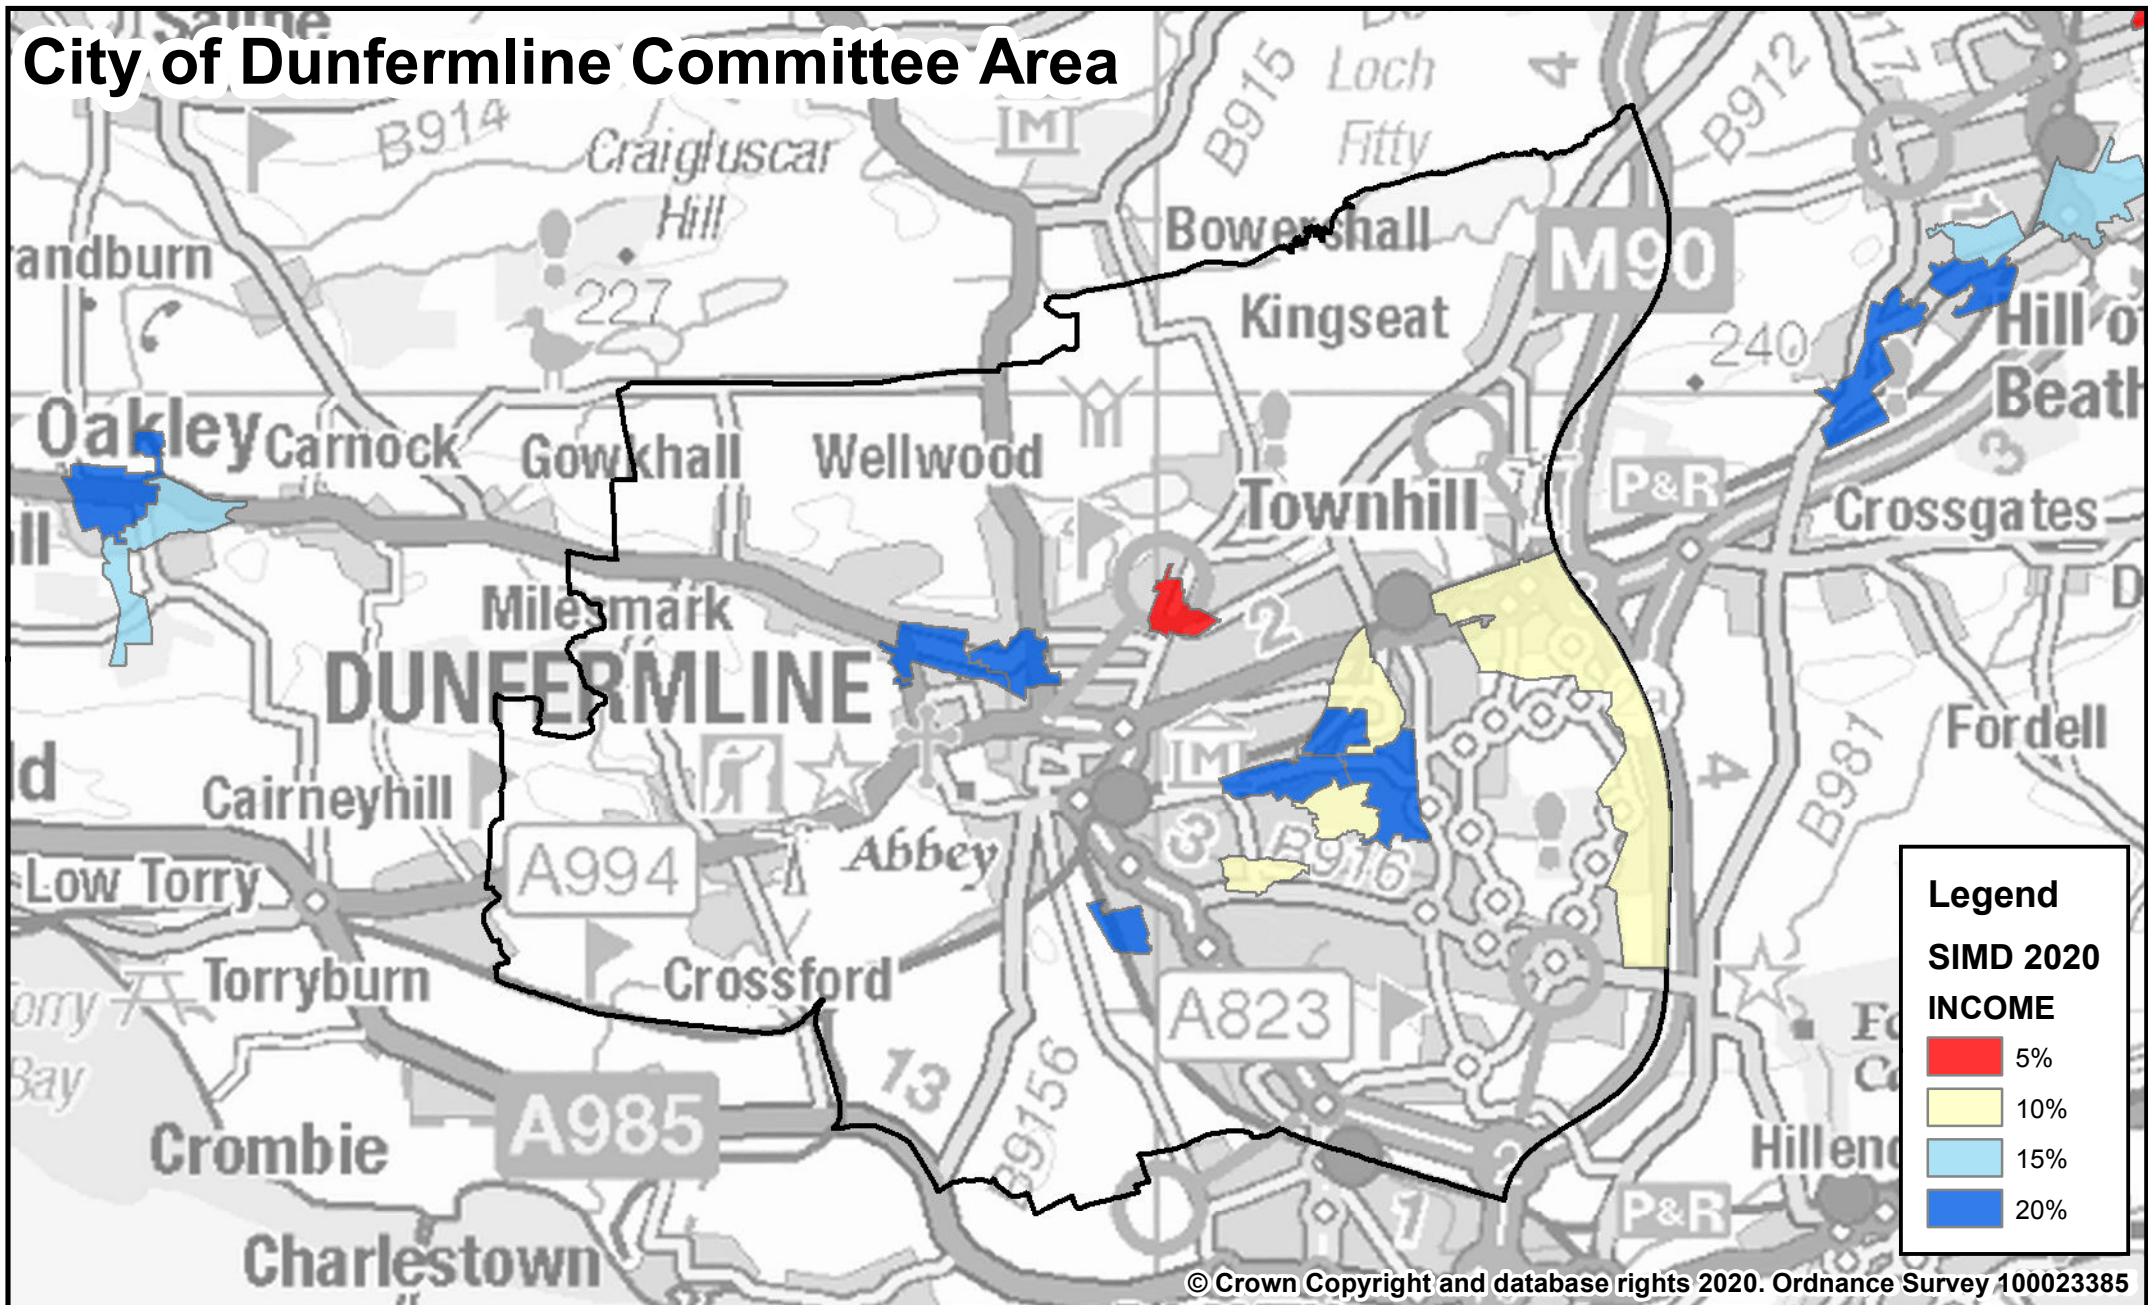

# City of Dunfermline Committee Area

**Legend**

**SIMD 2020 INCOME**

- 5%
- 10%
- 15%
- 20%

© Crown Copyright and database rights 2020. Ordnance Survey 100023385

The Scottish Index of Multiple Deprivation ranks neighbourhoods across Scotland from 1 (most deprived) to 6976 (least deprived). This map shows areas of Fife in 20% most deprived in Scotland.

N  
↑  
Scale: 1:55,000

**SIMD 2020 INCOME most deprived**

**Prepared By:** Fife Council Research  
**Service:** Communities and Neighbourhoods  
**Printing Date:** 03 June 2020