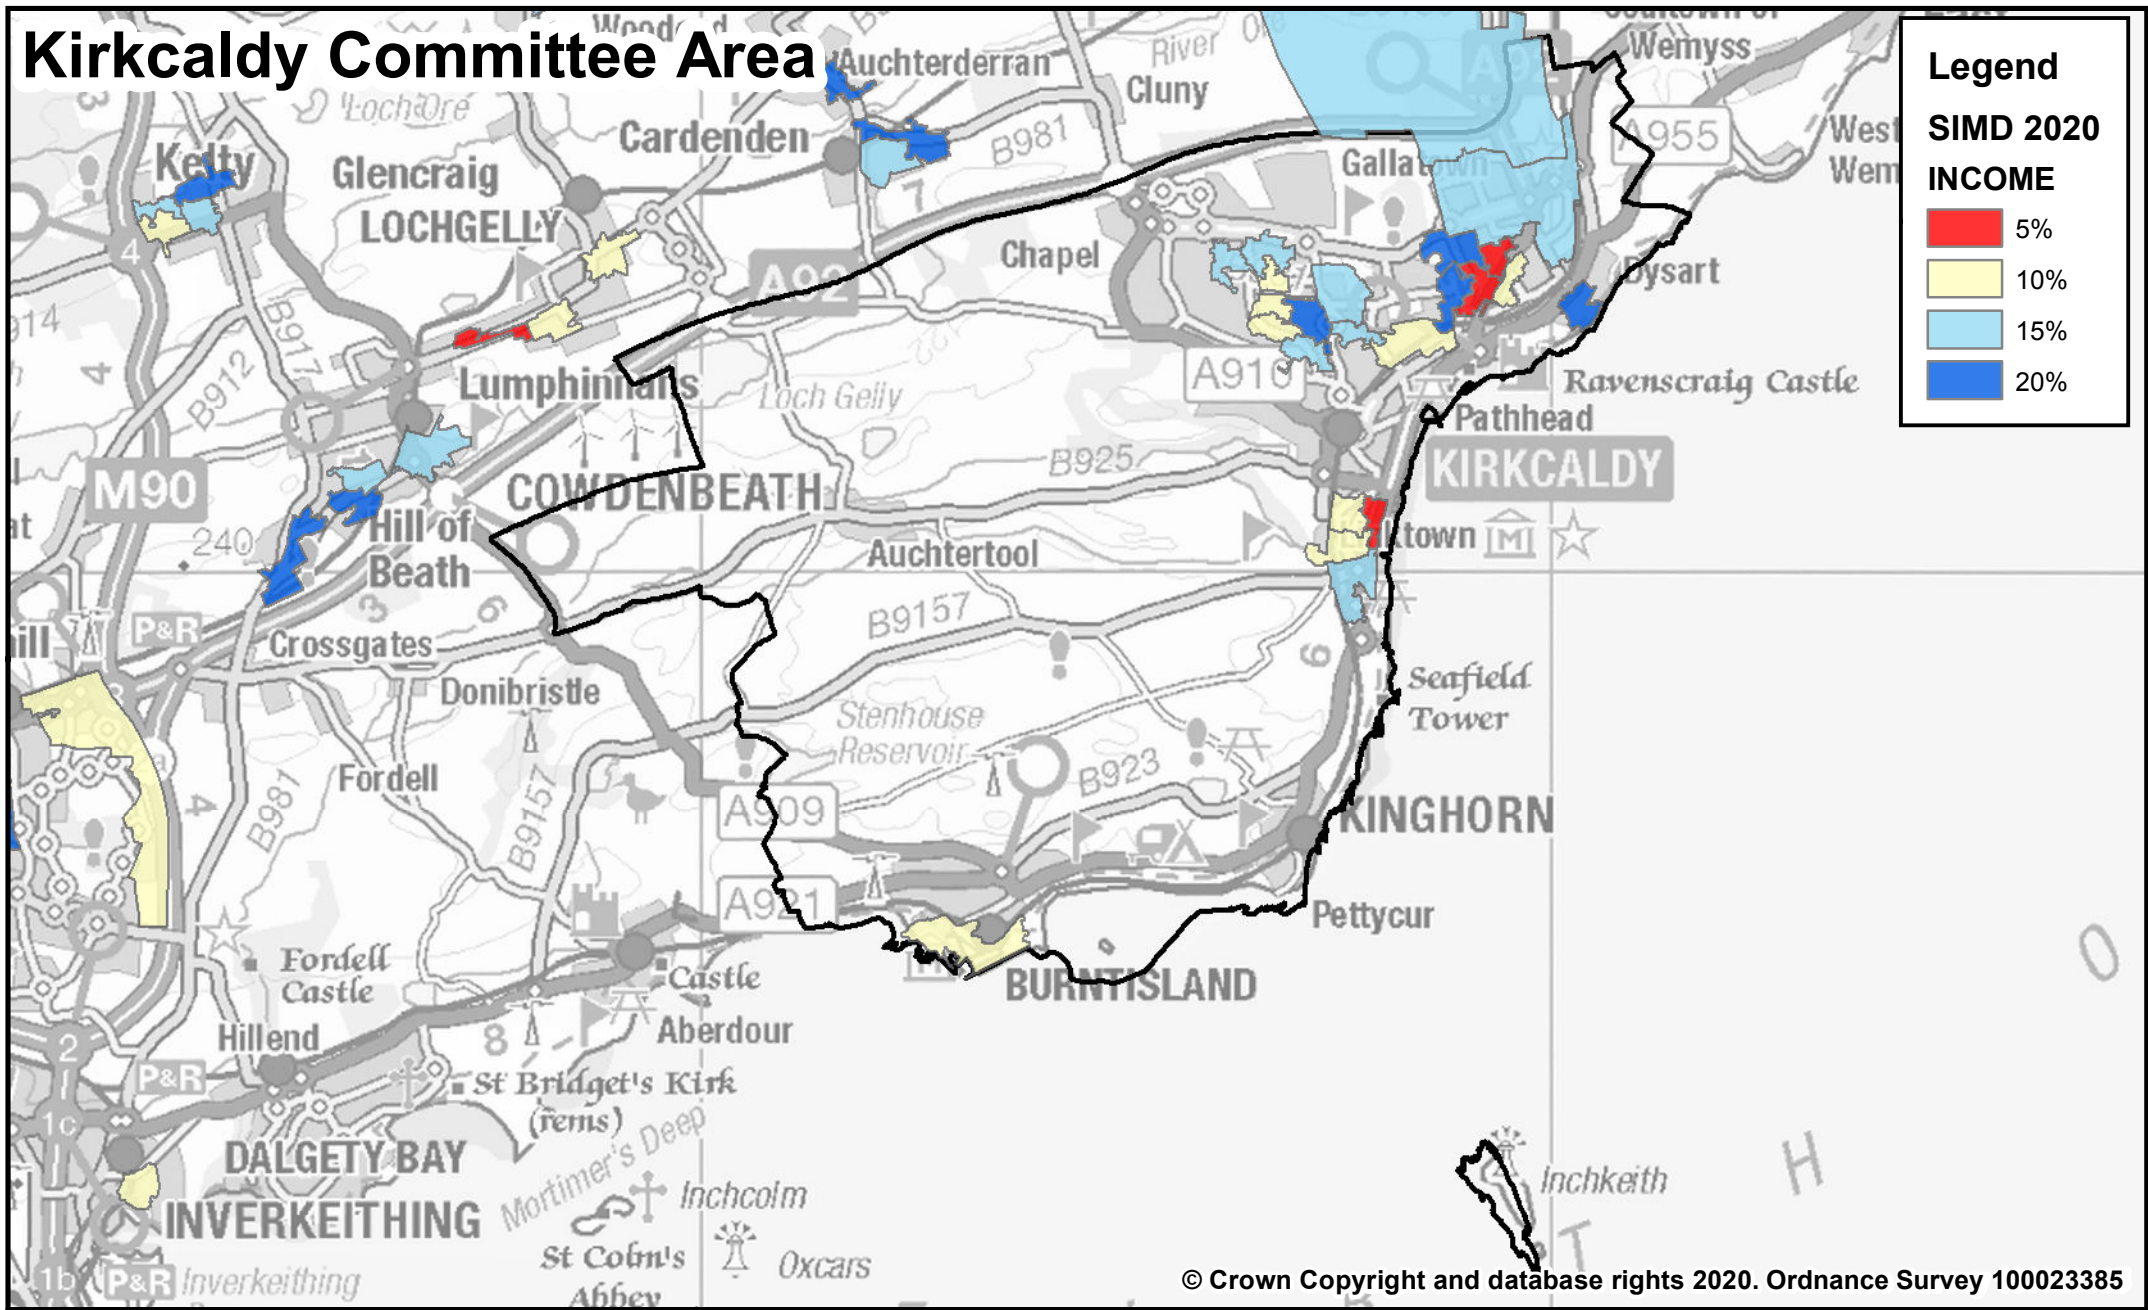

# Kirkcaldy Committee Area

© Crown Copyright and database rights 2020. Ordnance Survey 100023385

The Scottish Index of Multiple Deprivation ranks neighbourhoods across Scotland from 1 (most deprived) to 6976 (least deprived). This map shows areas of Fife in 20% most deprived in Scotland.

N  
  
 Scale: 1:89,130