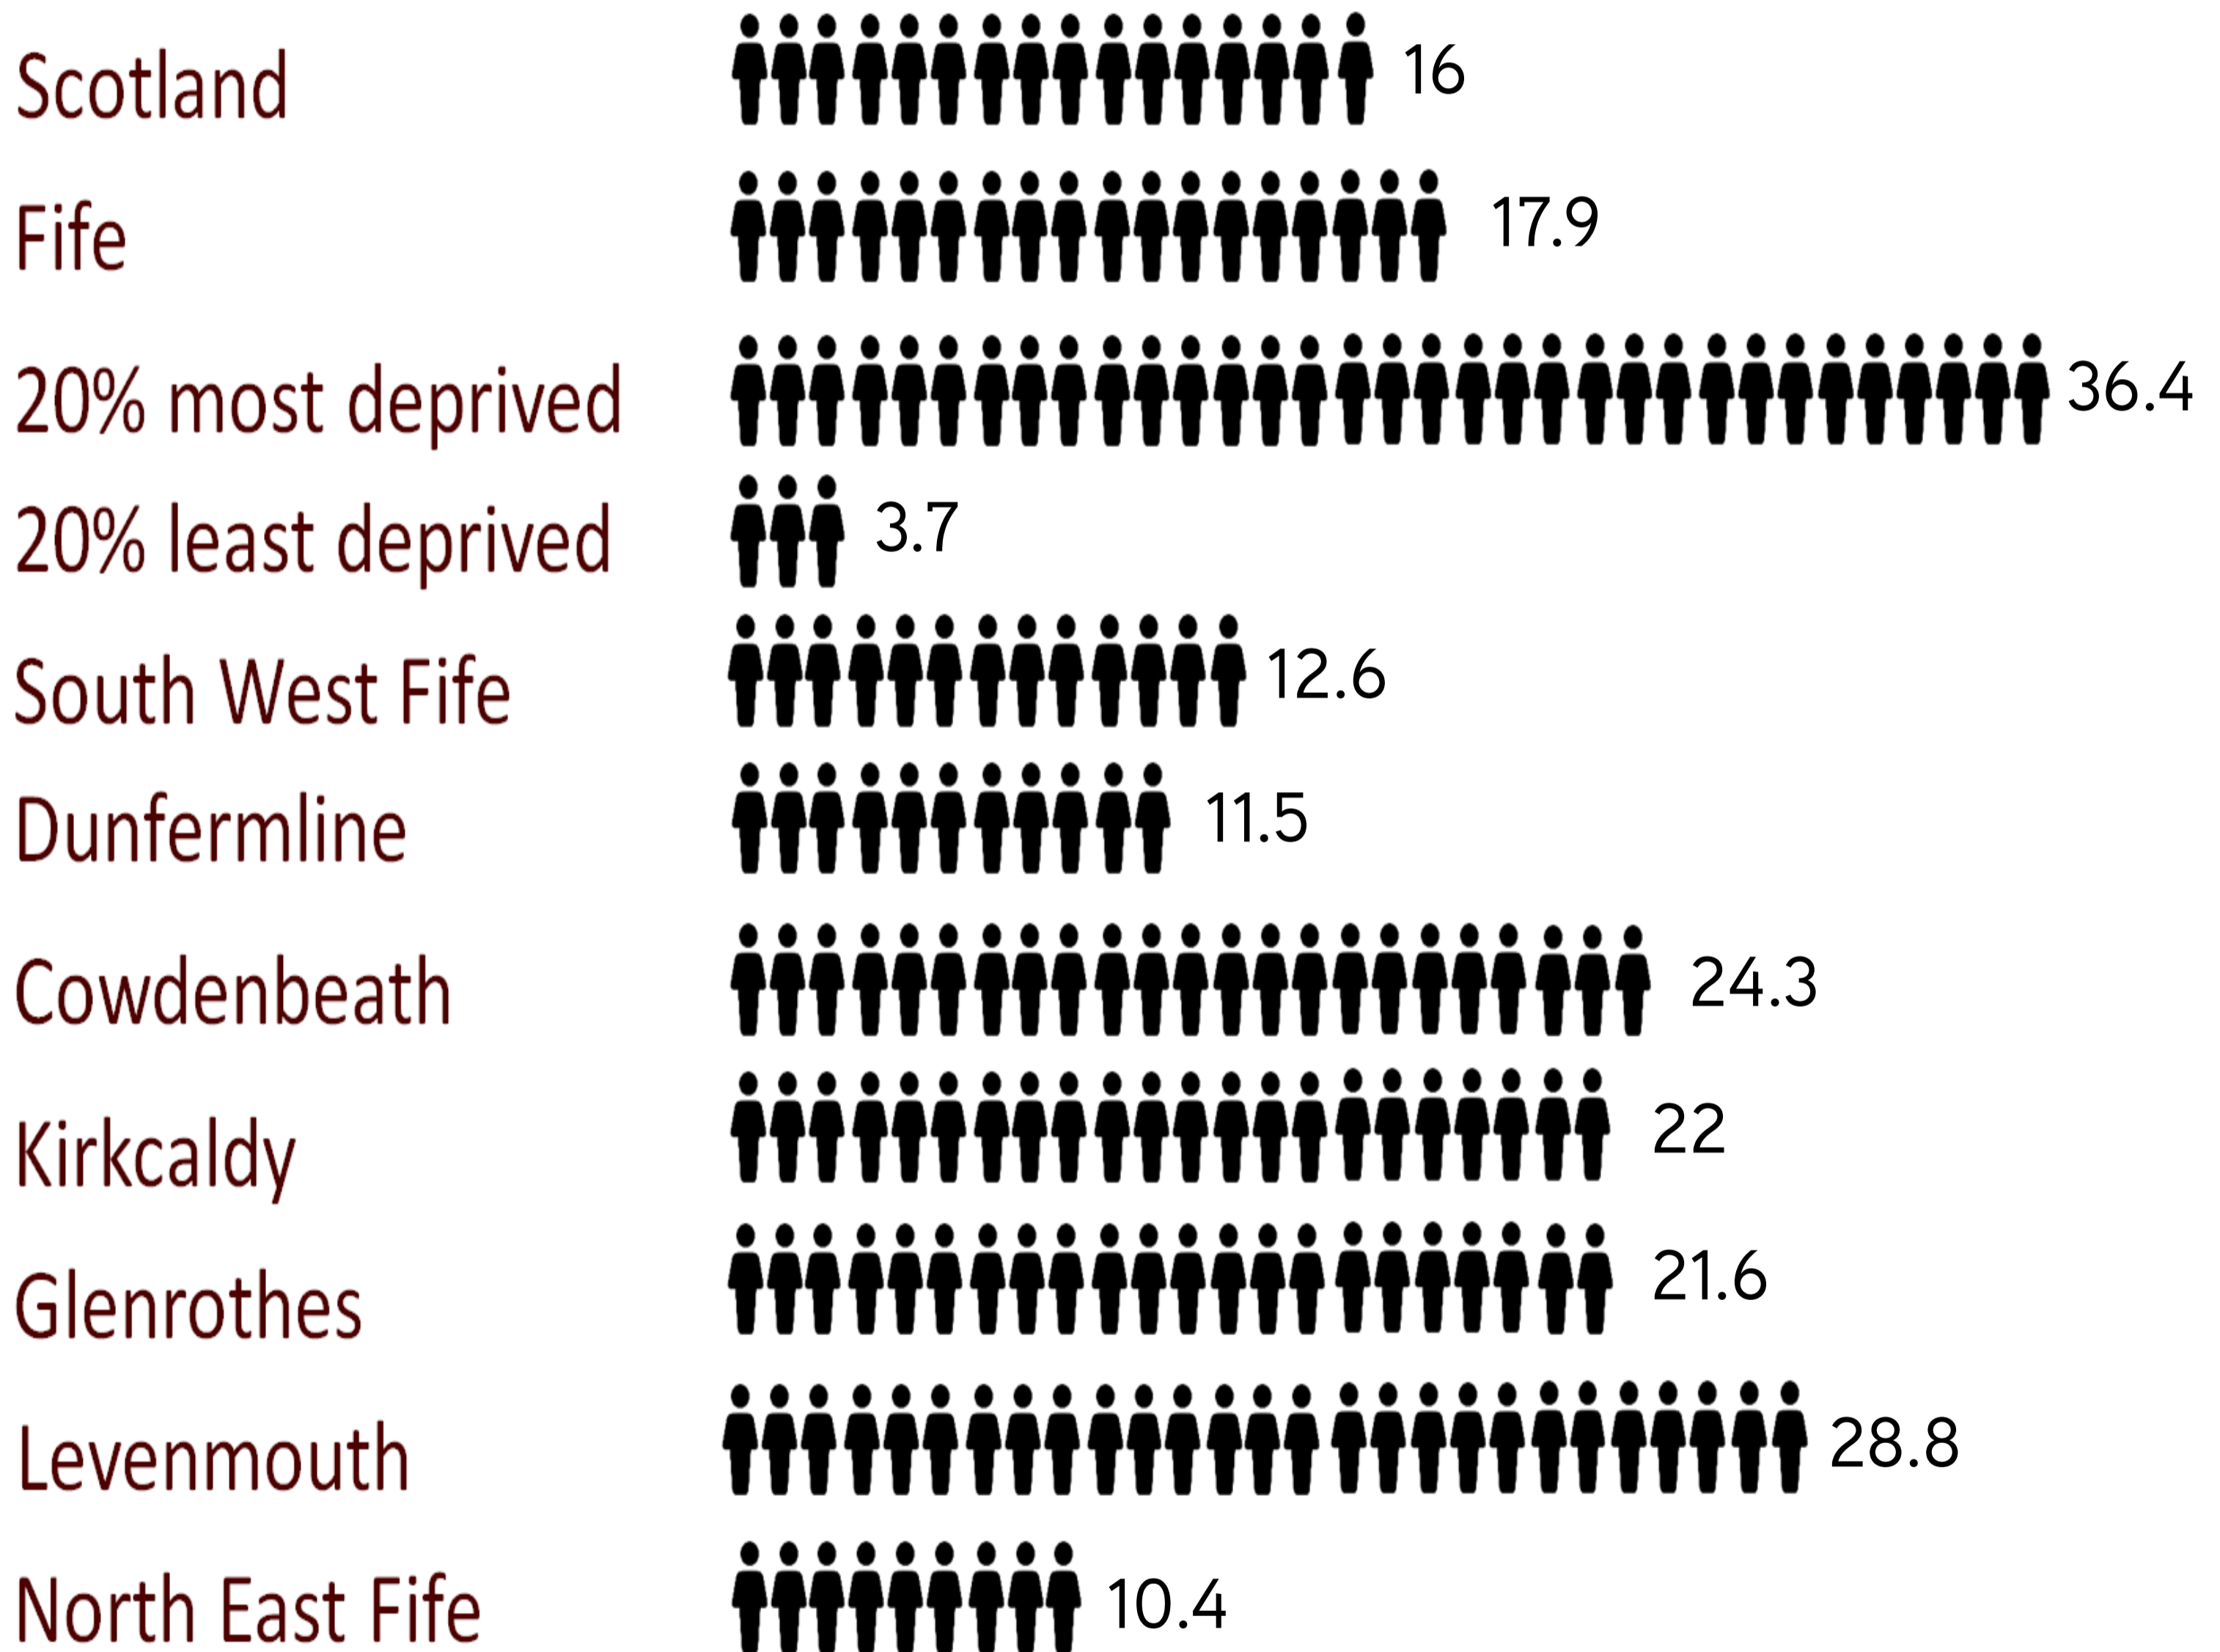

Do you KnowFife?

Sharing data & information across the Fife Partnership

Child Poverty

Contact: Coryn.Barclay@fife.gov.uk

Version 2.0

Date: April 2019

For every 100 children,
how many are living in poverty?

Source: Children in families with less than 60% of median household income, HMRC, 2016 via KnowFife Dataset
Image credit: Child by SBTS from the Noun Project