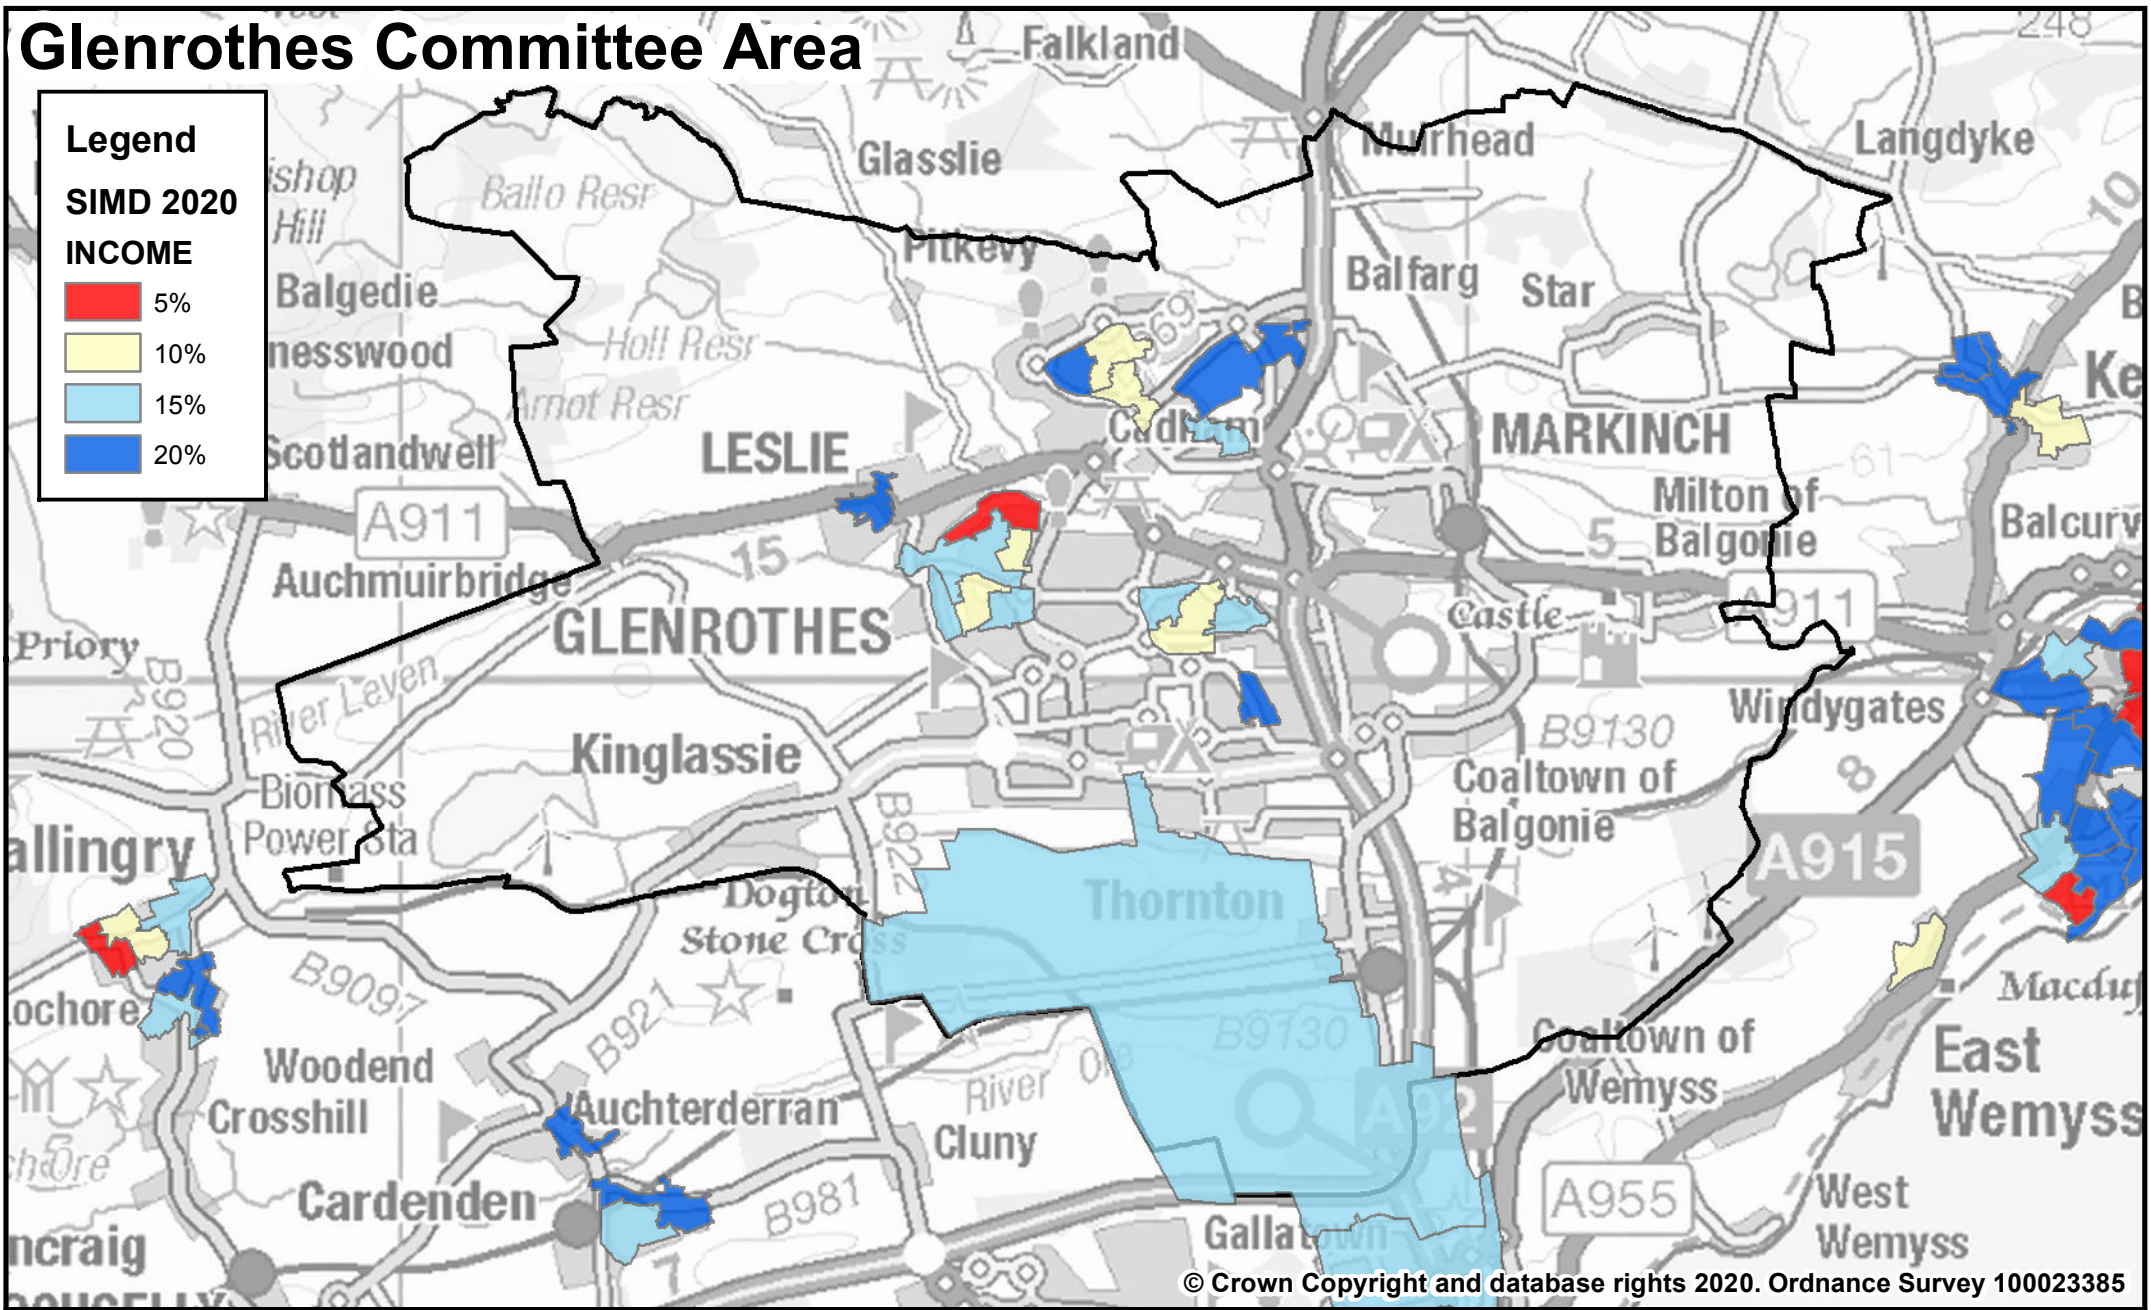

# Glenrothes Committee Area

## Legend

### INCOME

© Crown Copyright and database rights 2020. Ordnance Survey 100023385

The Scottish Index of Multiple Deprivation ranks neighbourhoods across Scotland from 1 (most deprived) to 6976 (least deprived). This map shows areas of Fife in 20% most deprived in Scotland.